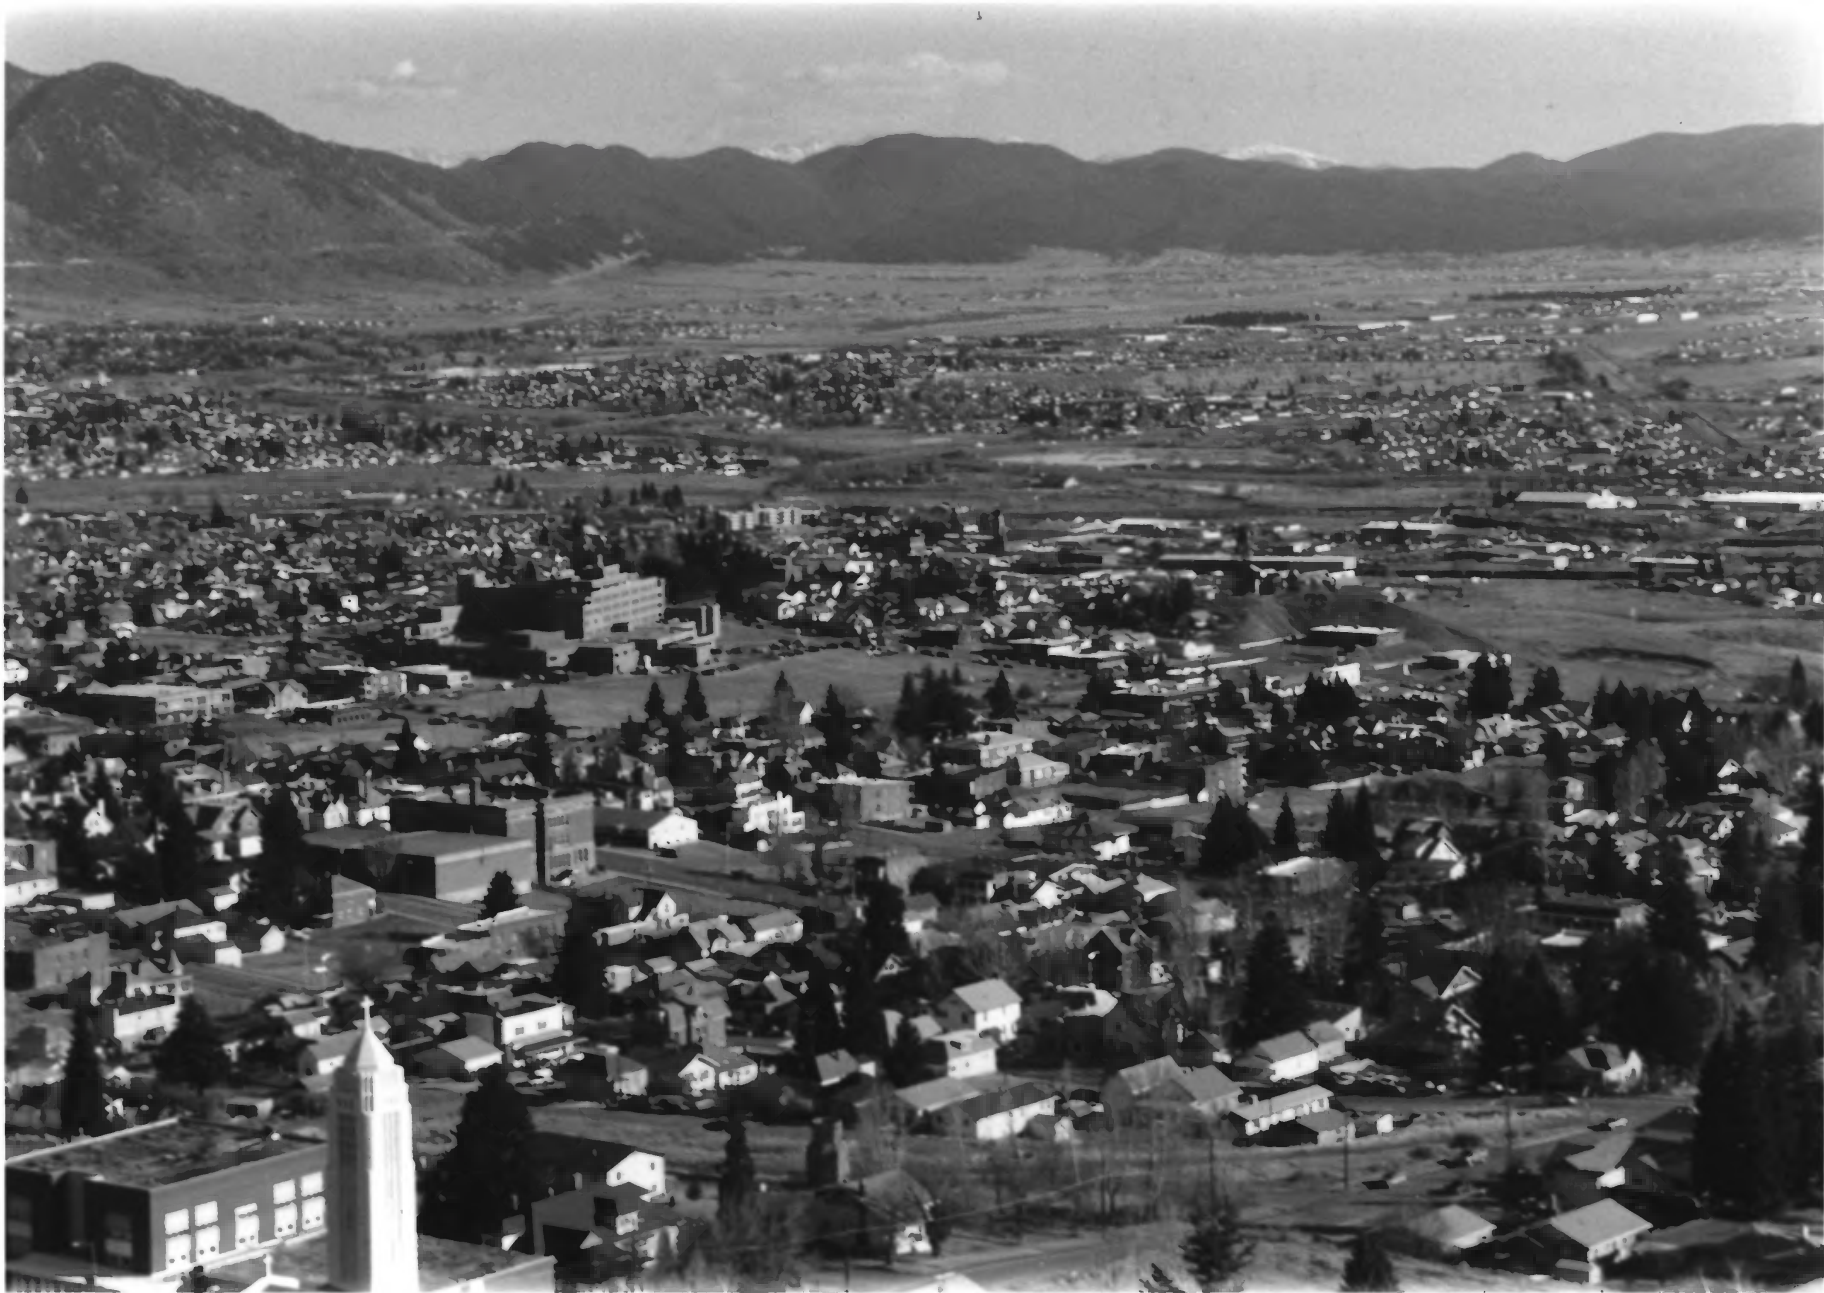

Northwest - Waukesha Street, 1000 block, looking SW

Ellen Crain

5/29/03

Butte Silver Bow Public Archives

#64

1. Overview from Big Butte, depicting NW neighborhood with West side, Southwest, Smelter neighborhoods, Travona Mineyard in background, Butte; Butte Anaconda Historic District ~ NHL
2. Silver Bow Co, MT
3. Kate Hampton
4. 3-4-2005
5. Butte - Silver Bow Public Archives, Butte, MT
6. View looking SE
7. # 65