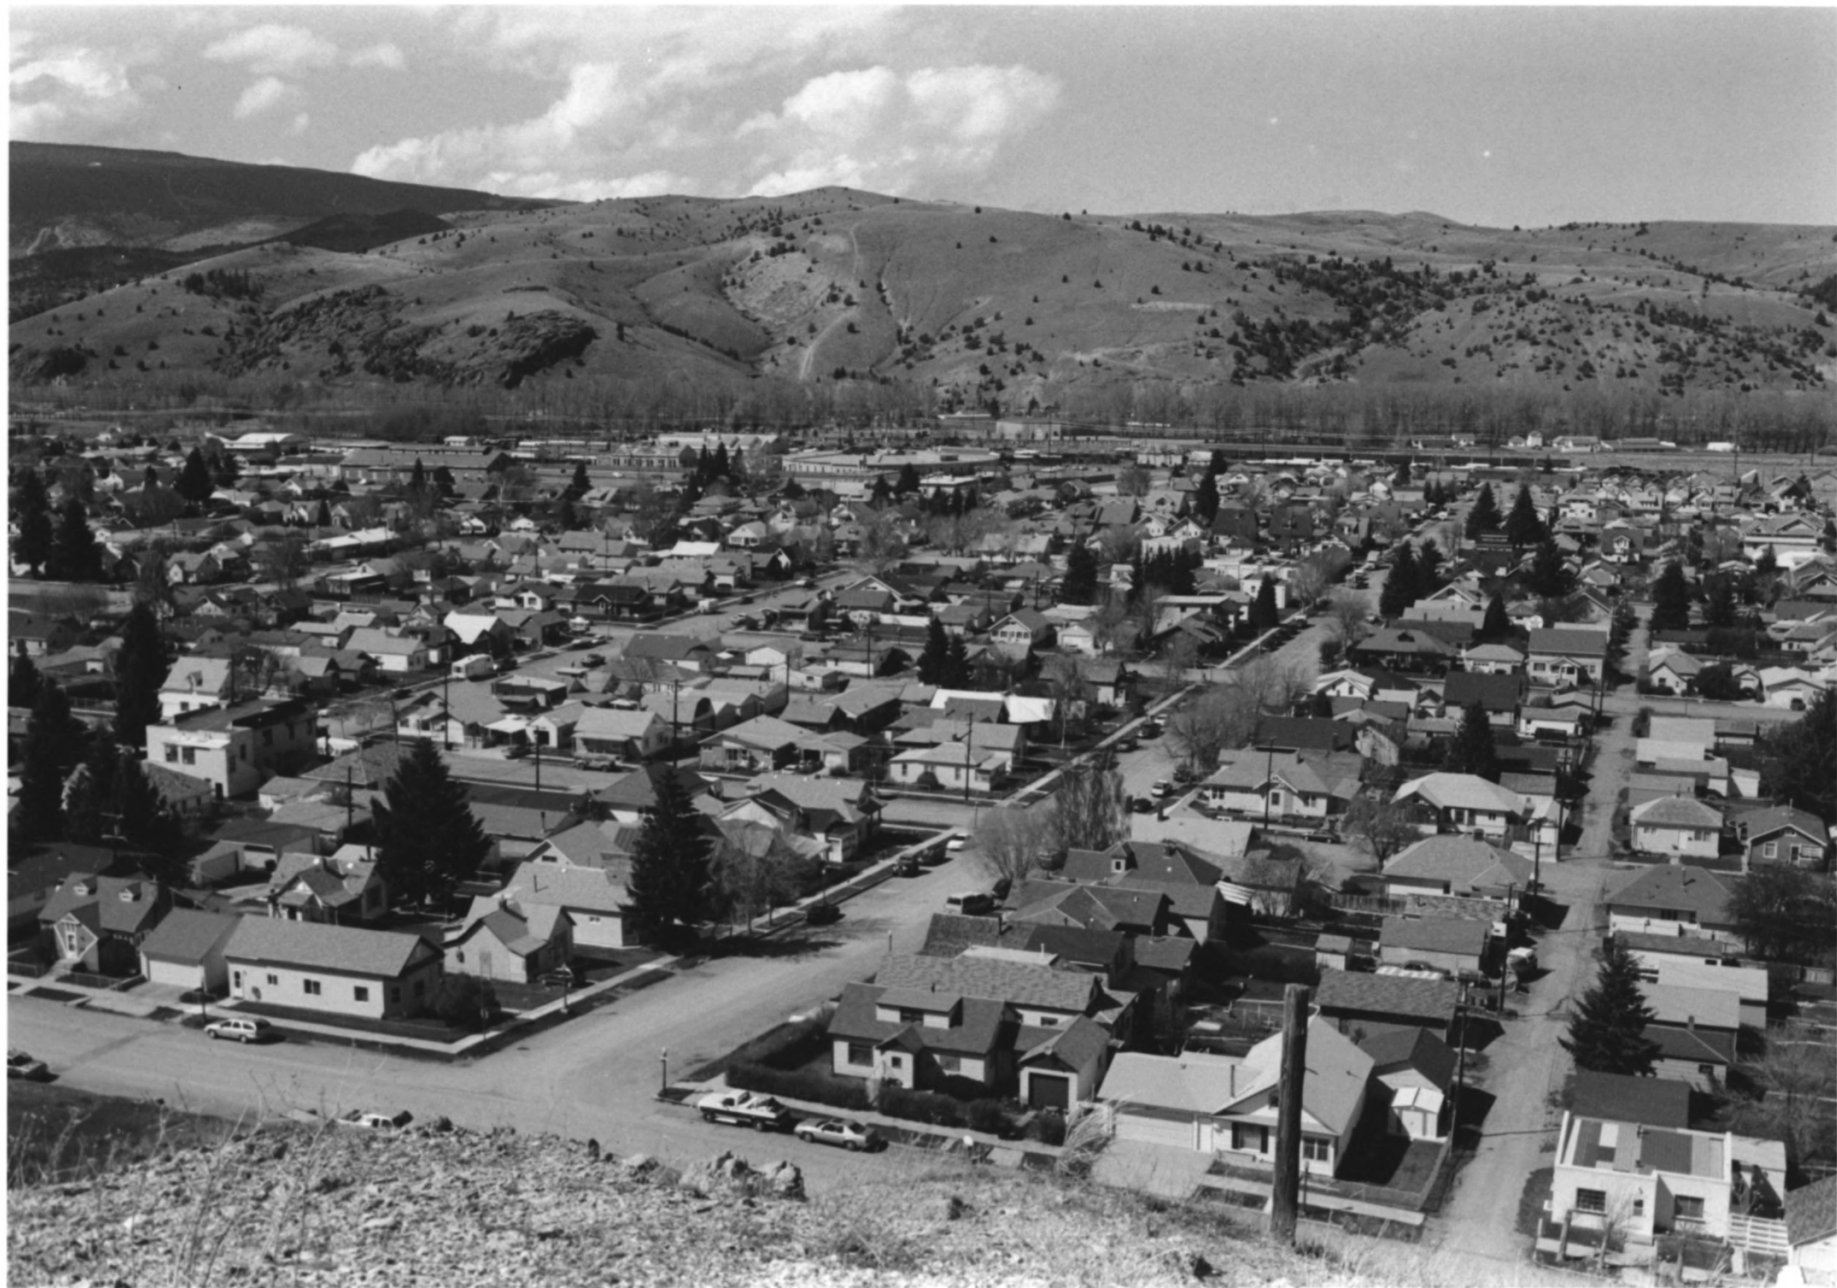

Cheryl McKinley · Photographer  
December 2003

Photo #103

1900 Block West Park - ANACONDA Street Railway Barn

ANACONDA, Deer Lodge County, MONTANA

CHERYL McKinley, Photographer

December 2003

Photo #104

1. 500 Block of Spruce St, Anaconda; Butte - Anaconda Historic District ~ NHL
2. Deer Lodge Co, MT
3. Chere Siusto
4. 4-30-2005
5. Butte - Silver Bow Public Archives
6. View looking SE
7. Photo #105