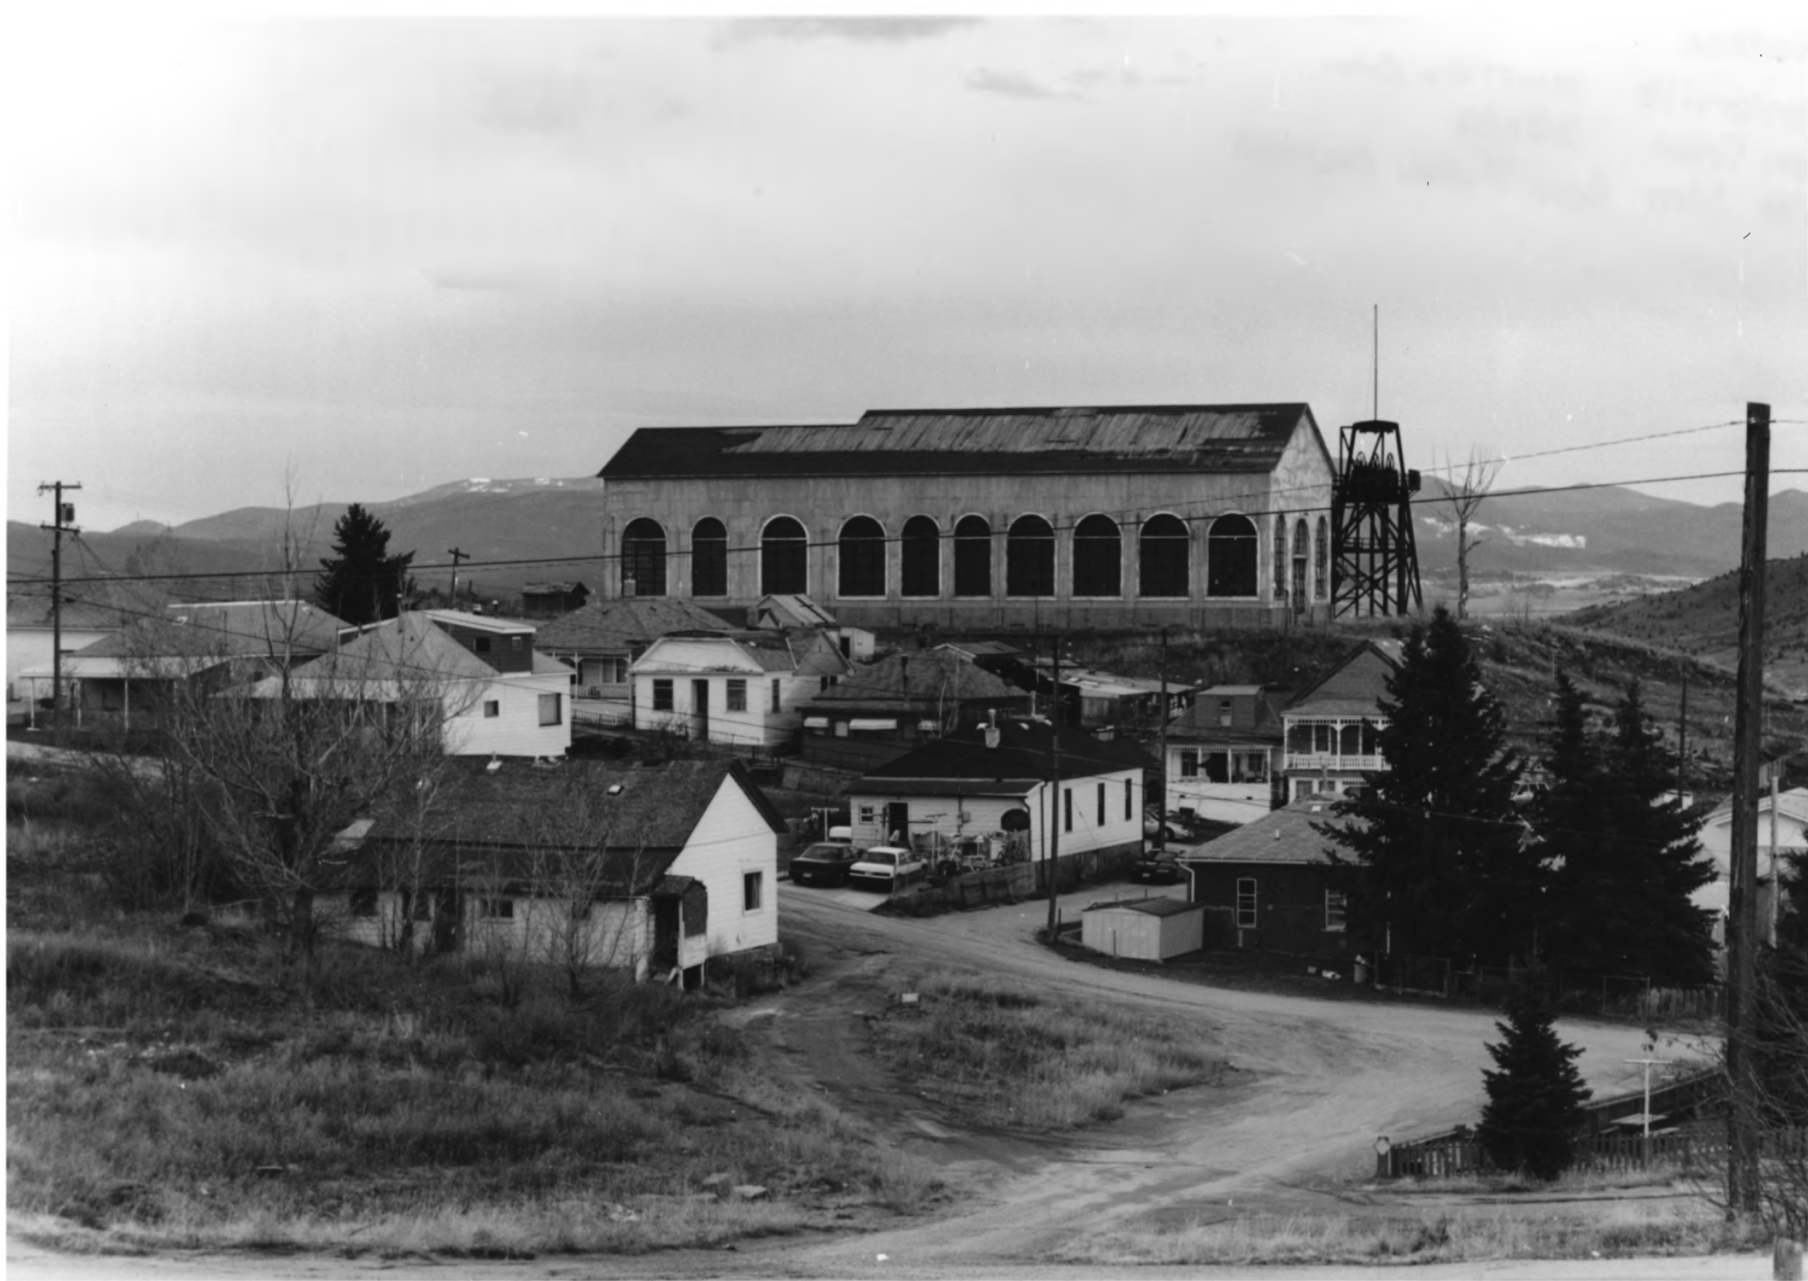

Montana

Walkerville

Ellen Crain 5/29/03

Butte Silver Bow Public Archives

Photo #7, W. Daly St., looking W, Walkerville (700 block),

Butte - Anaconda NHL  
Silver Bow County

Montana

Centerville