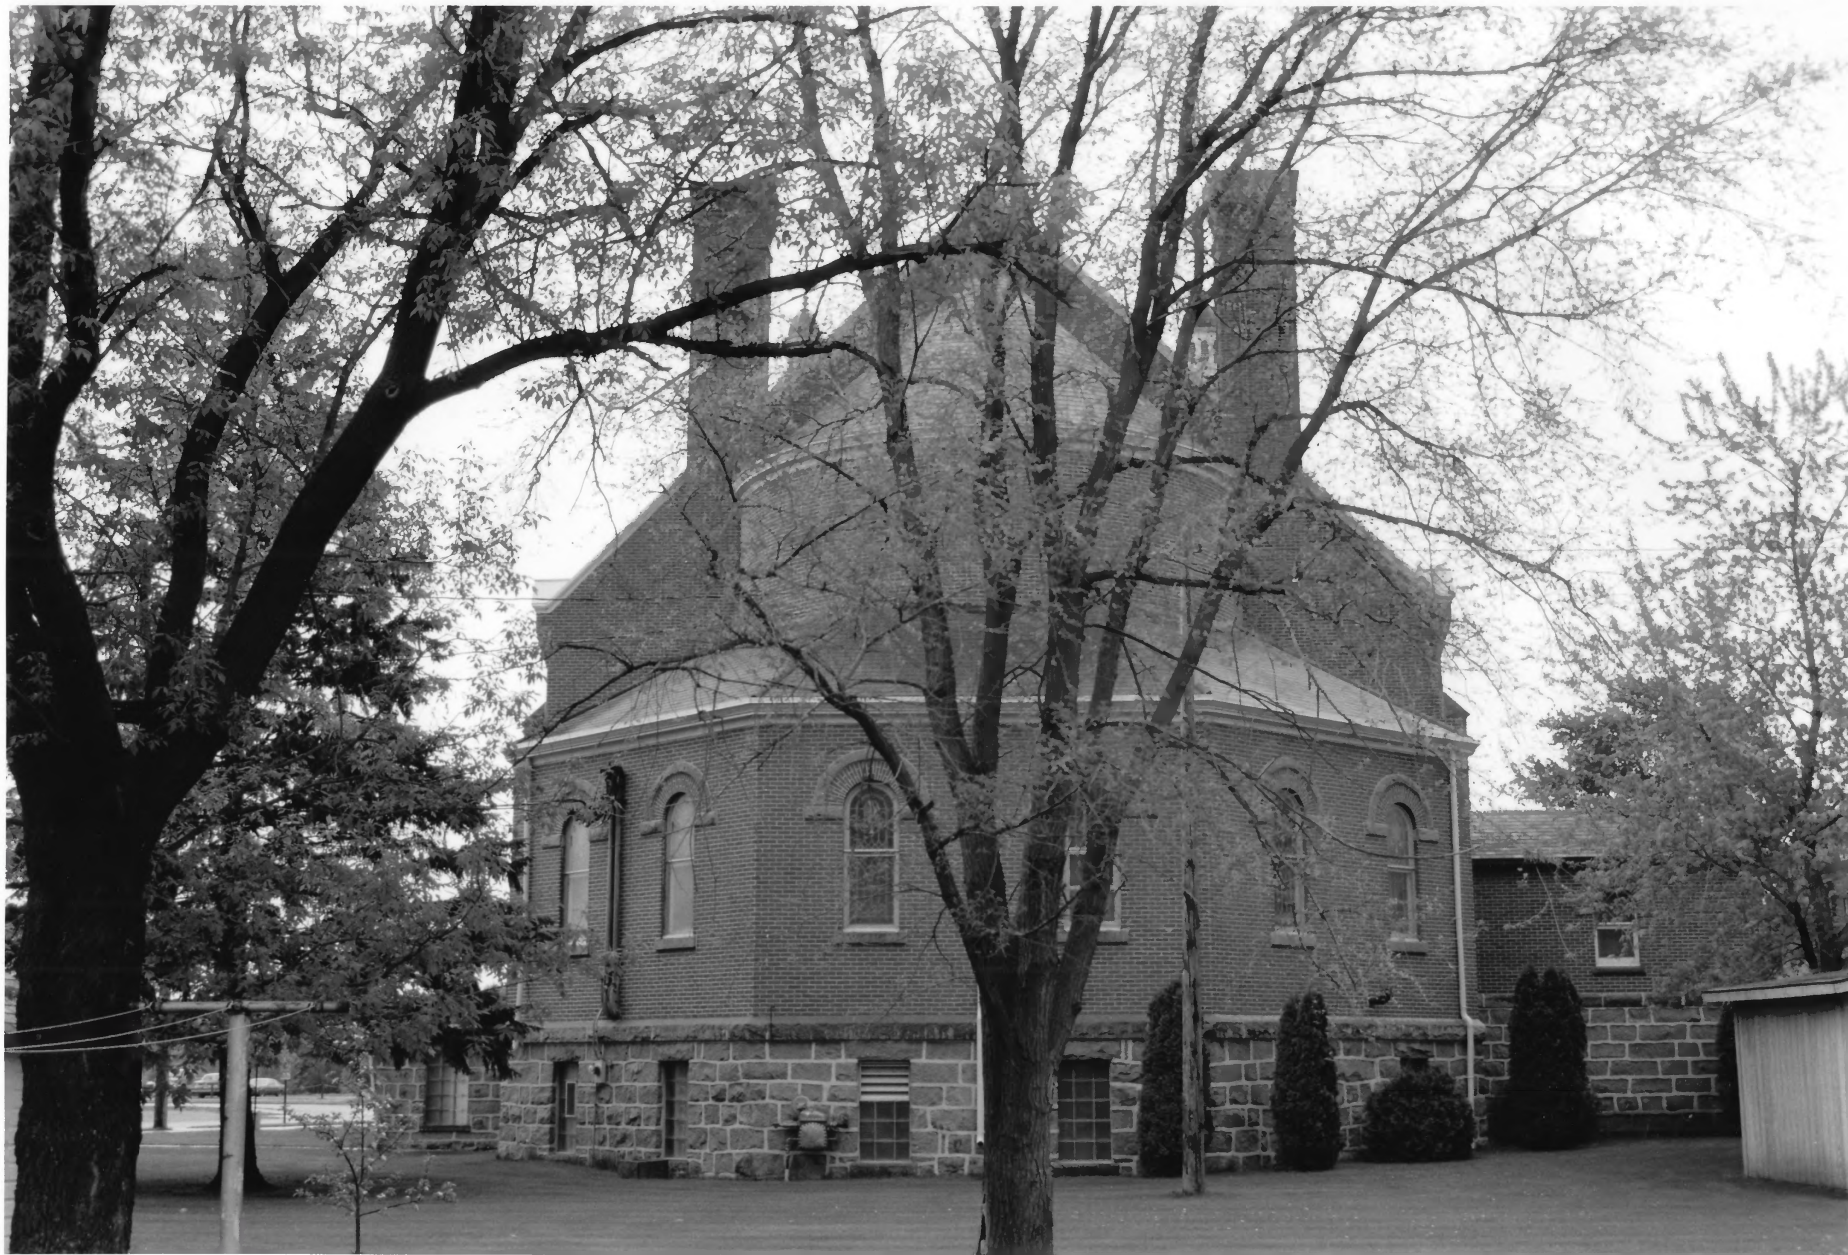

CHURCH OF ST. BONIFACE
MELROSE, STEARNS COUNTY, MINNESOTA
#011638-4

CHURCH OF ST. BONIFACE

011638-4

MELROSE, STEARNS COUNTY, MINNESOTA

SCOTT KELLY

MAY 1993

REFERENCE DEPT. - MINNESOTA HISTORICAL SOCIETY

345 KELLOGG BLVD. WEST

ST. PAUL, MN 55102-1906

FACING WEST

CHURCH OF ST. BONIFACE
MELROSE, STEARNS COUNTY, MINNESOTA
011638-5

CHURCH OF ST. BONIFACE
MELROSE, STEARNS COUNTY, MINNESOTA

011638-5

SCOTT KELLY

MAY 1993

REFERENCE DEPT. - MINNESOTA HISTORICAL SOCIETY
345 KELLOGG BLVD. WEST
ST. PAUL, MN 55102-1906

FACING SOUTHWEST

CHURCH OF ST. BONIFACE
MELROSE, STEARNS COUNTY, MINNESOTA
011638-9

CHURCH OF ST. BONIFACE
MELROSE, STEARNS COUNTY, MINNESOTA 011638-9

SCOTT KELLY
MAY 1993

REFERENCE DEPT. - MINNESOTA HISTORICAL SOCIETY
345 KELLOGG BLVD. WEST
ST. PAUL, MN 55102-1906
FACING SOUTHEAST

CHURCH OF ST. BONIFACE
MELROSE, STEARNS COUNTY, MINNESOTA
#011638-10

CHURCH OF ST. BONIFACE
MELROSE, STEARNS COUNTY, MINNESOTA 011638-10
SCOTT KELLY
MAY 1993

REFERENCE DEPT.-MINNESOTA HISTORICAL SOCIETY
345 KELLOGG BLVD. WEST
ST. PAUL, MN 55102-1906