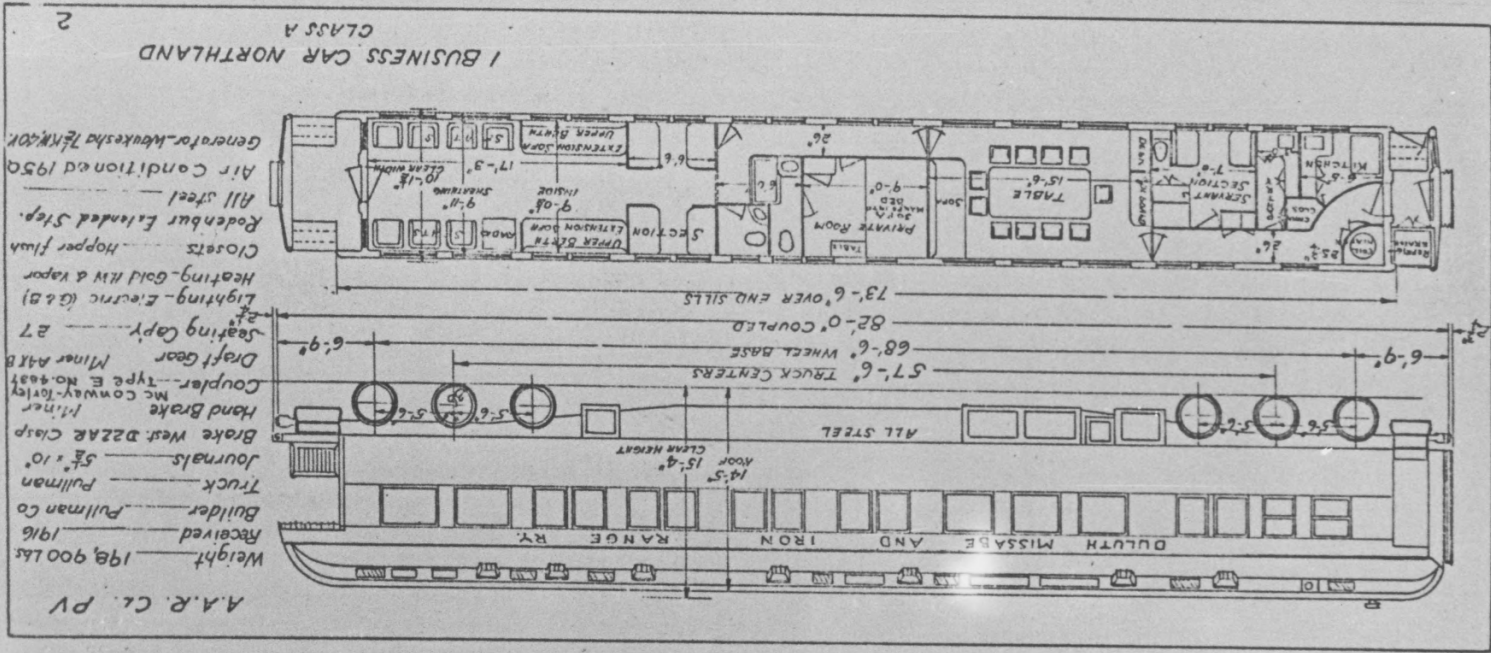

11-15-38
2-4-42
2-9-44
10-3-50
6-11-56
2-13-67

A.A.R. C. P.V.