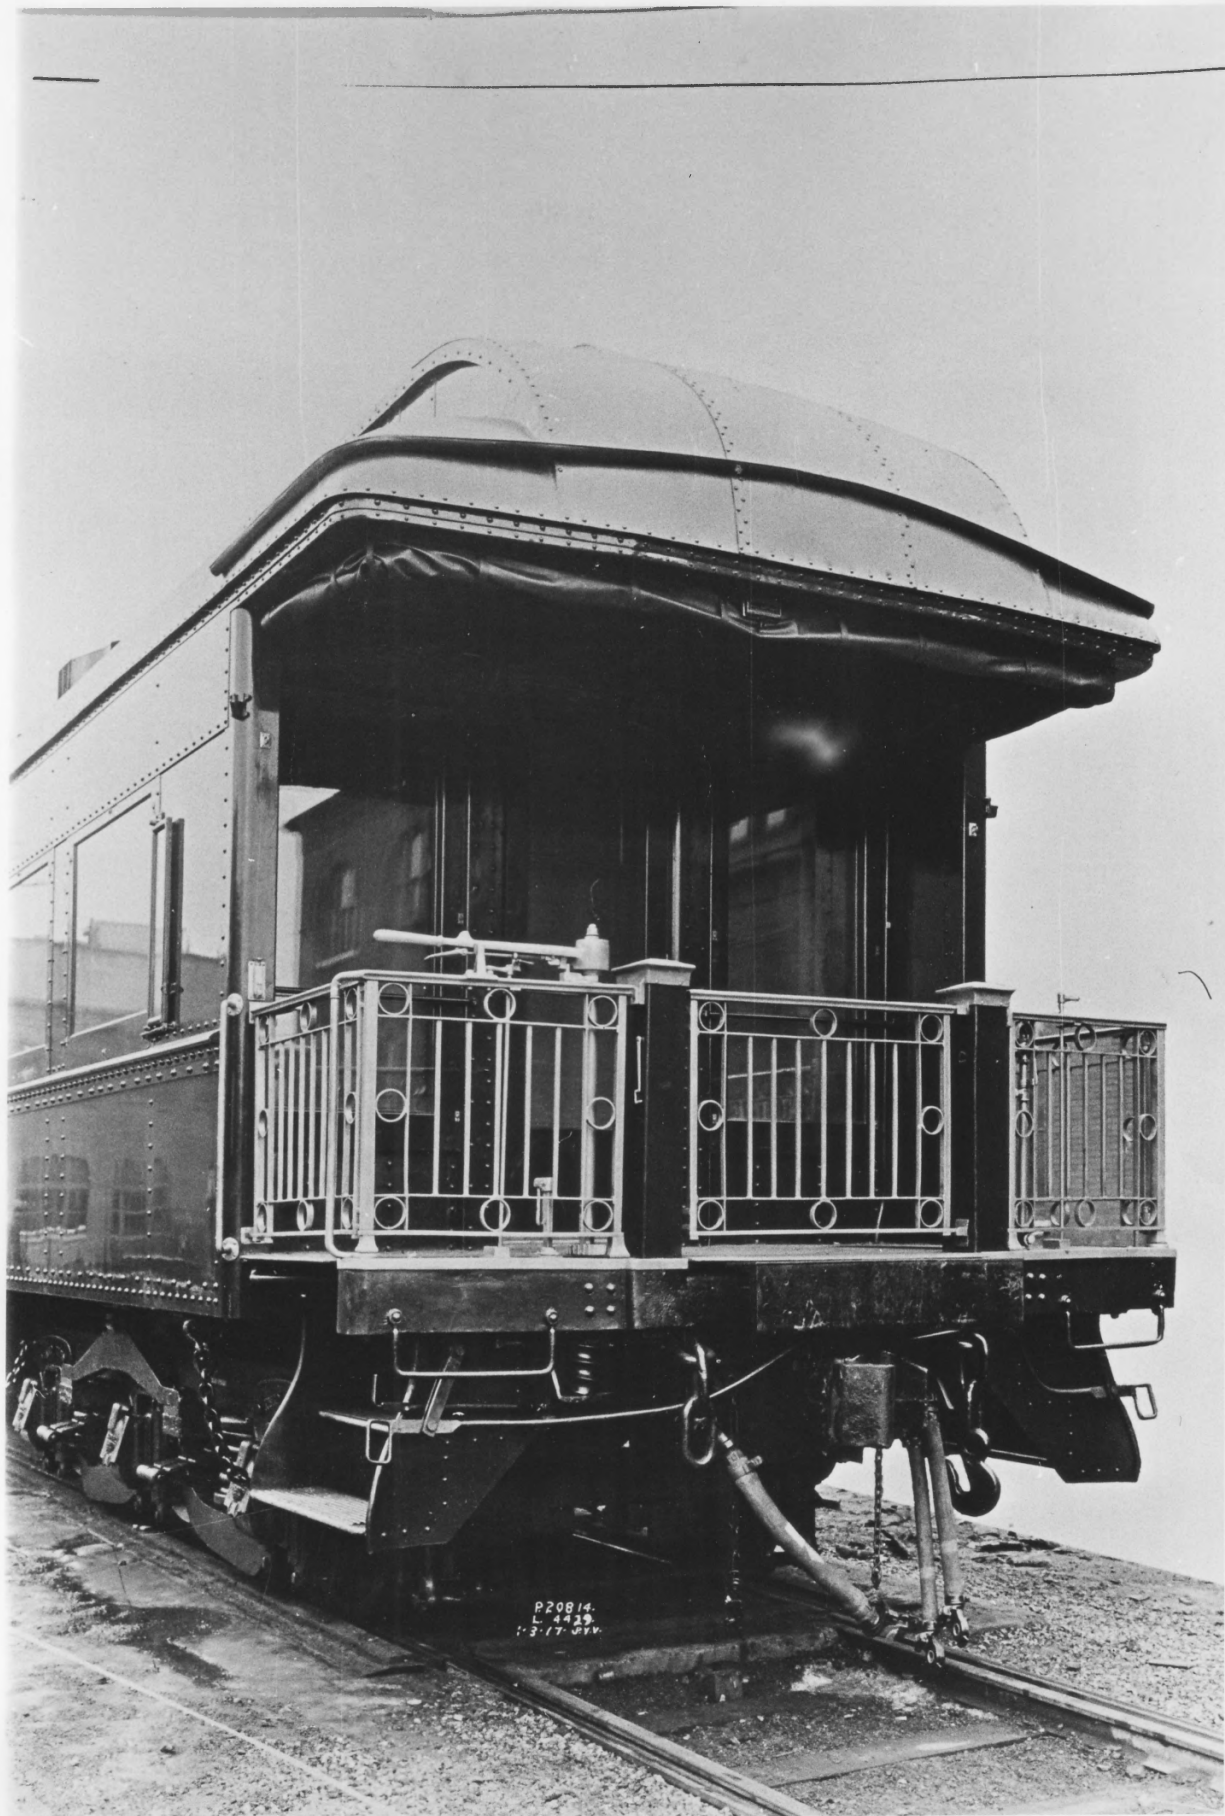

02076  
17

NORTHLAND (railroad car)  
St. Louis County, MN

Photo 1 of 6

Property of the National Register

P20814  
L. 4929  
3-17-09V

Car Northland  
Proctor, Minnesota  
Charles Nelson  
Minnesota Historical Society  
690 Cedar Street, St. Paul, MN  
Copy of Pullman Co. photo, 1917  
Rear observation platform  
02076/16  
JUL 31 1978  
JAN 13 1978

020076  
16

NORTHLAND (railroad car)  
St. Louis County, MN

Photo 2 of 6

Property of the National Register

MINNESOTA HISTORICAL SOCIETY  
THIS PHOTOGRAPH IS FOR REFERENCE USE  
ONLY. IT MAY NOT BE REPRODUCED OR  
SOLD WITHOUT WRITTEN PERMISSION.