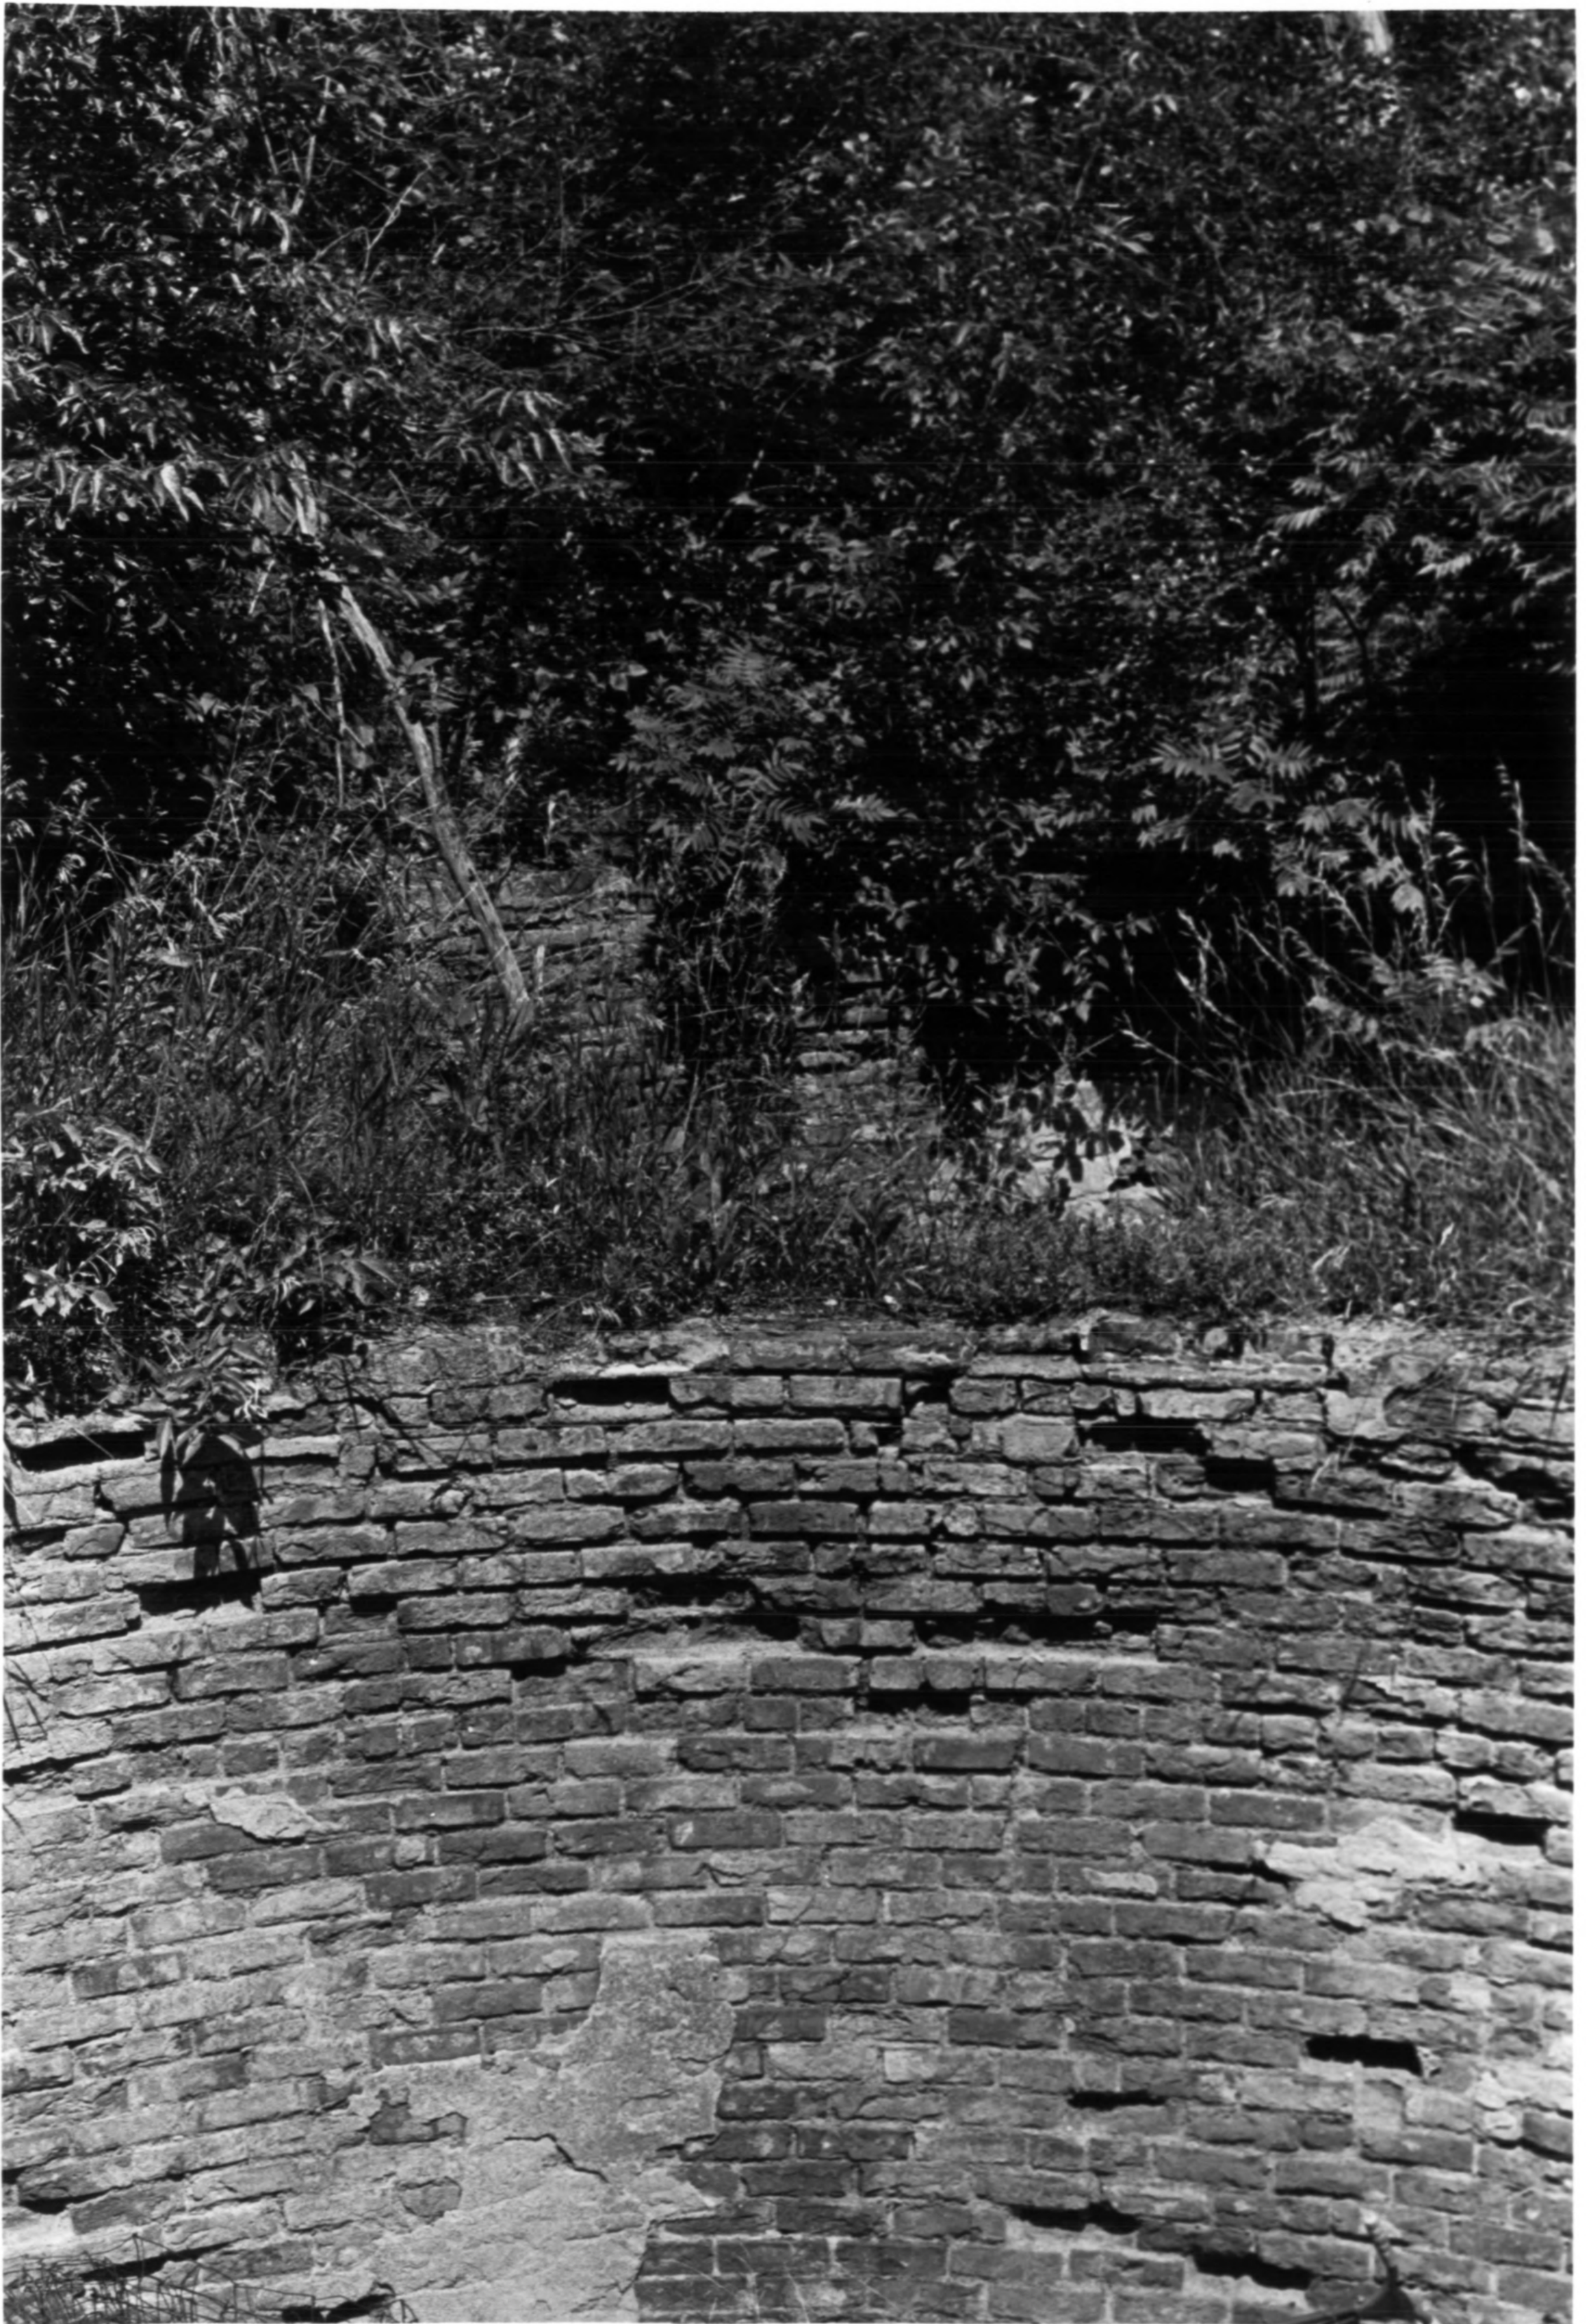

SEP 19 1979

Western Portland Cement Company

Yankton, South Dakota

Steven Ruple

June 1978

Historical Preservation Center, Vermillion SD

Camera: facing NW

Photograph #2