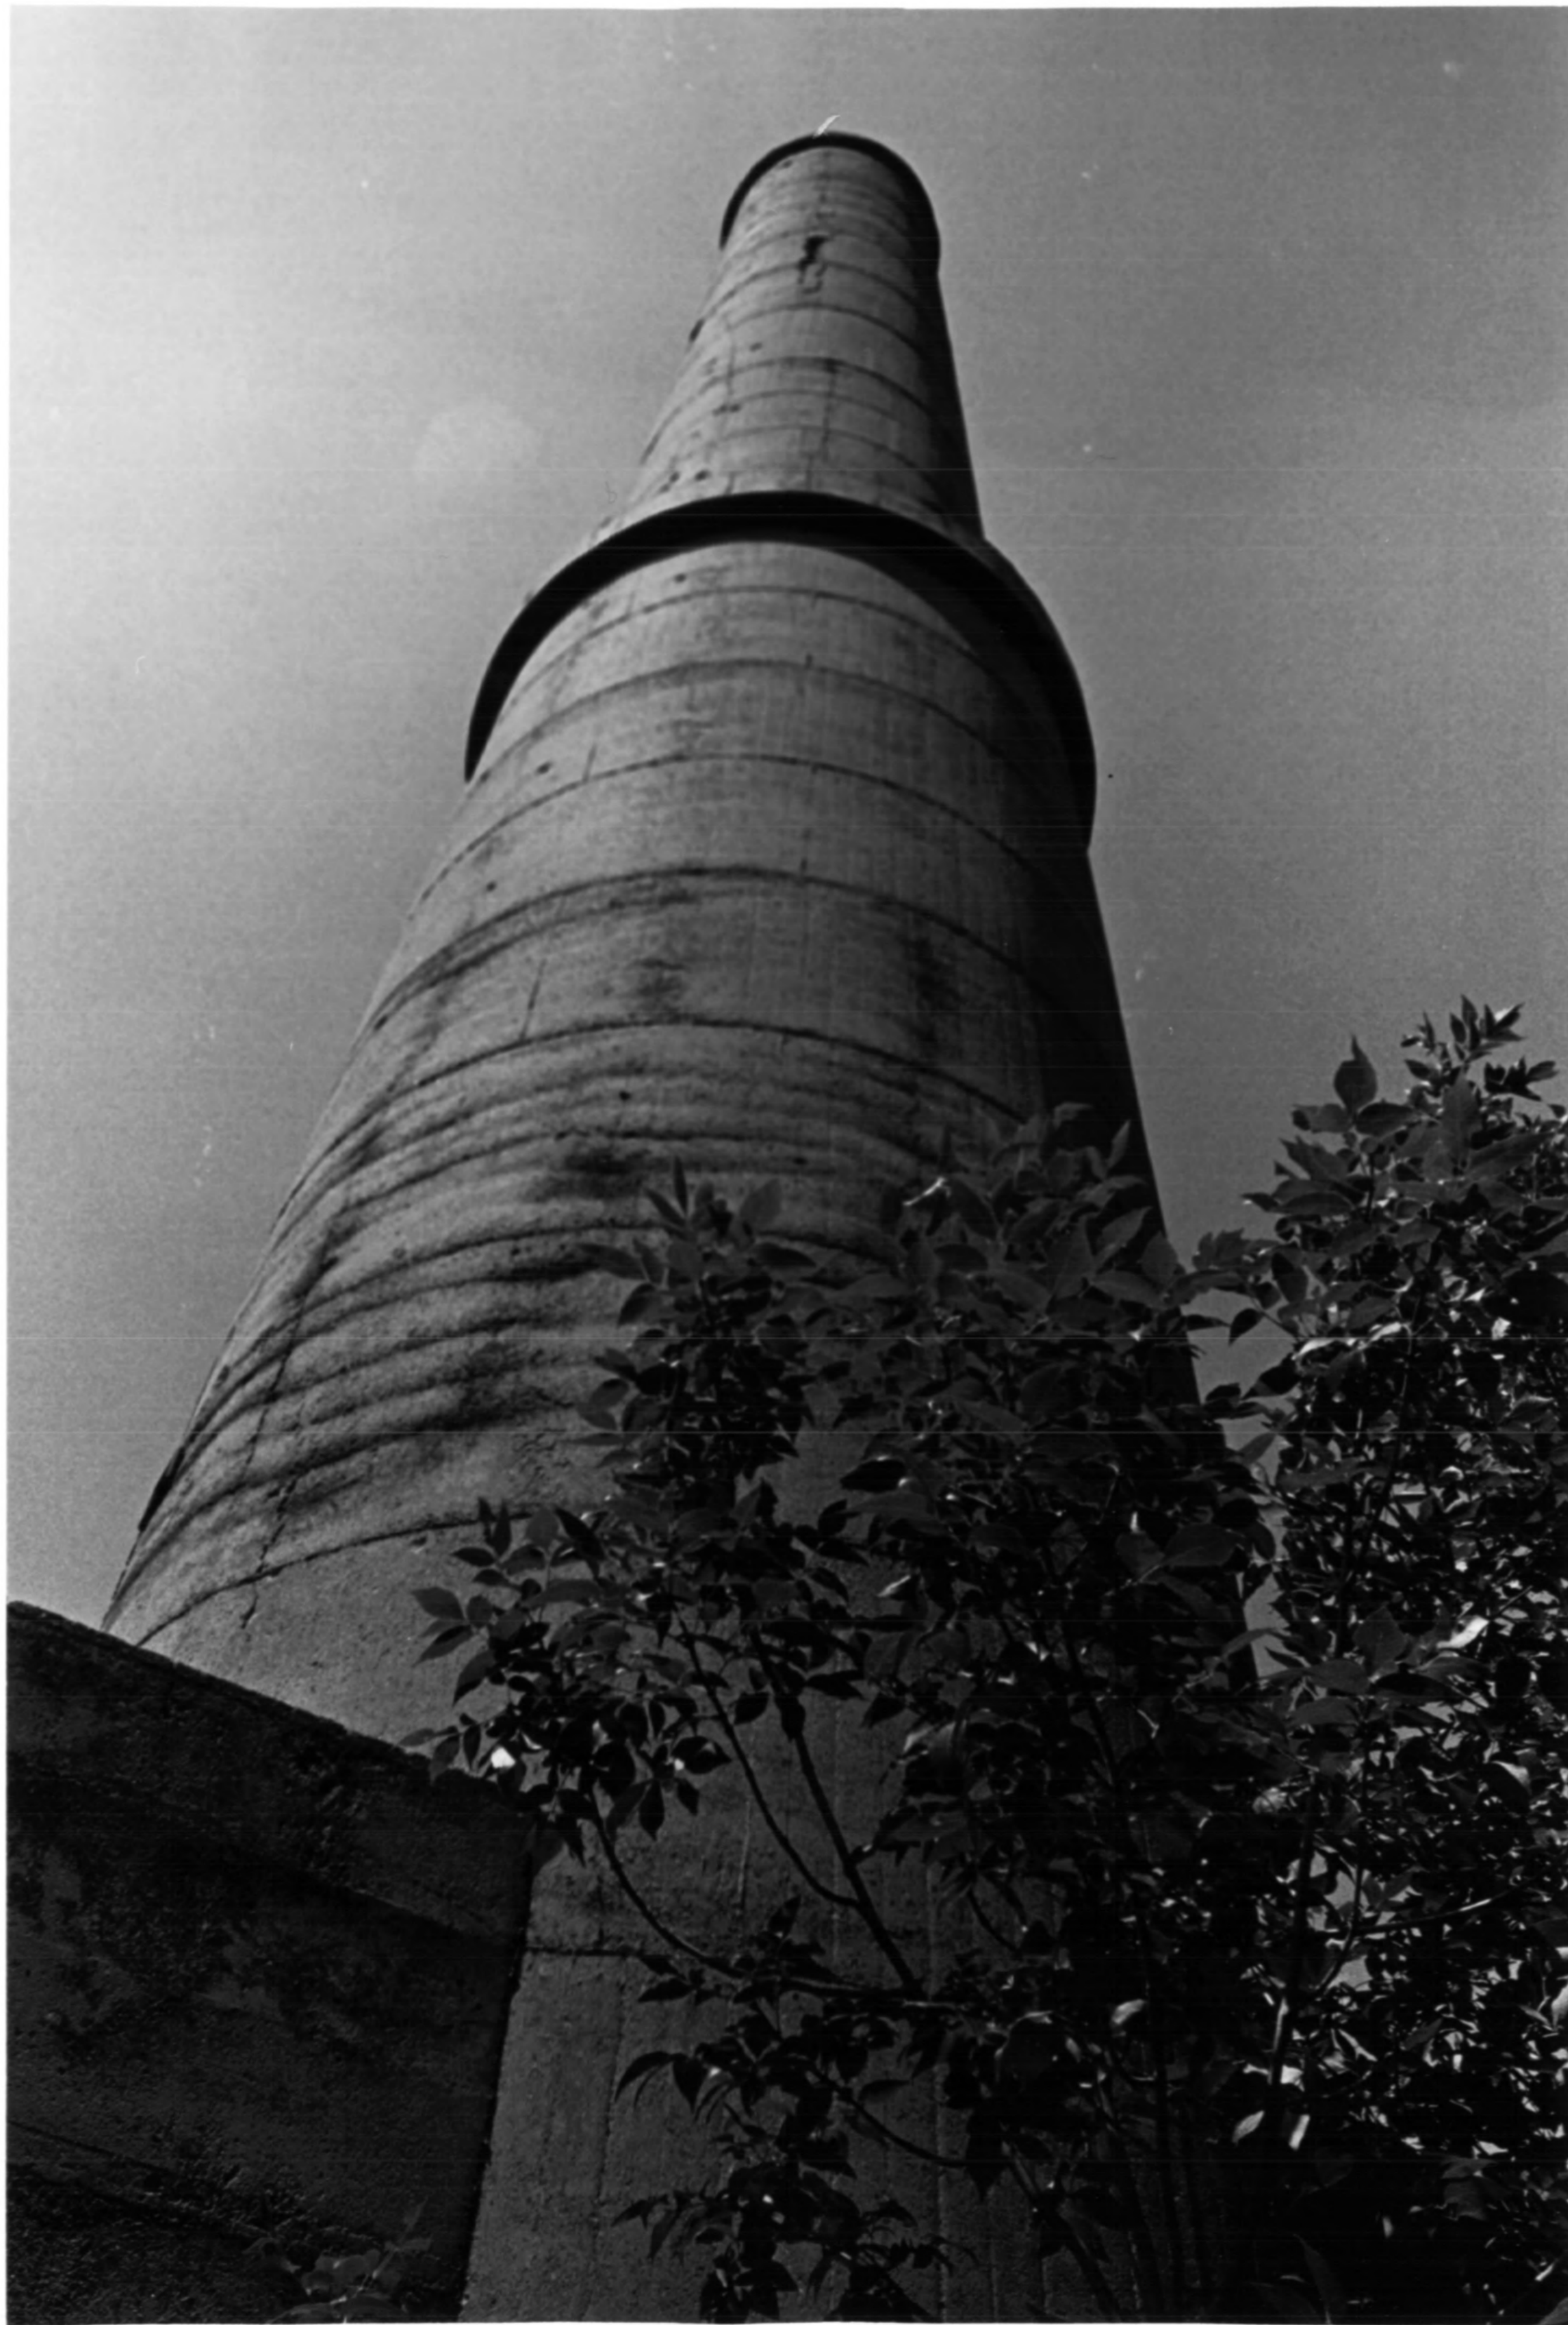

Camera facing NE

Photograph #3

AUG 9 1979

Yankton County

19 1979

Western Portland Cement Company

Yankton, South Dakota

Steven Ruple