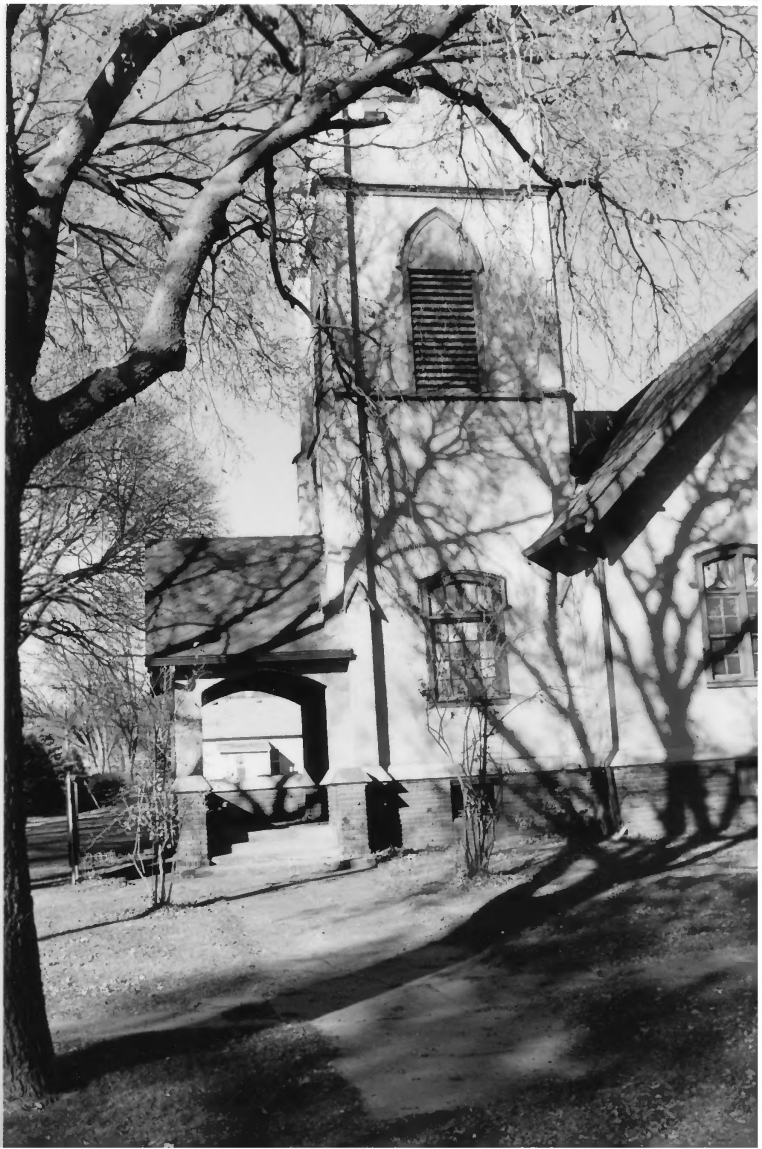

FIRST PRESBYTERIAN CHURCH

GY06-044

GREELEY COUNTY, NEBRASKA

STACY STUPKA BURDA

12 NOVEMBER 2003

ORIGINAL NEG AT NE SHPO

VIEW NW

PHOTO 2 OF 14