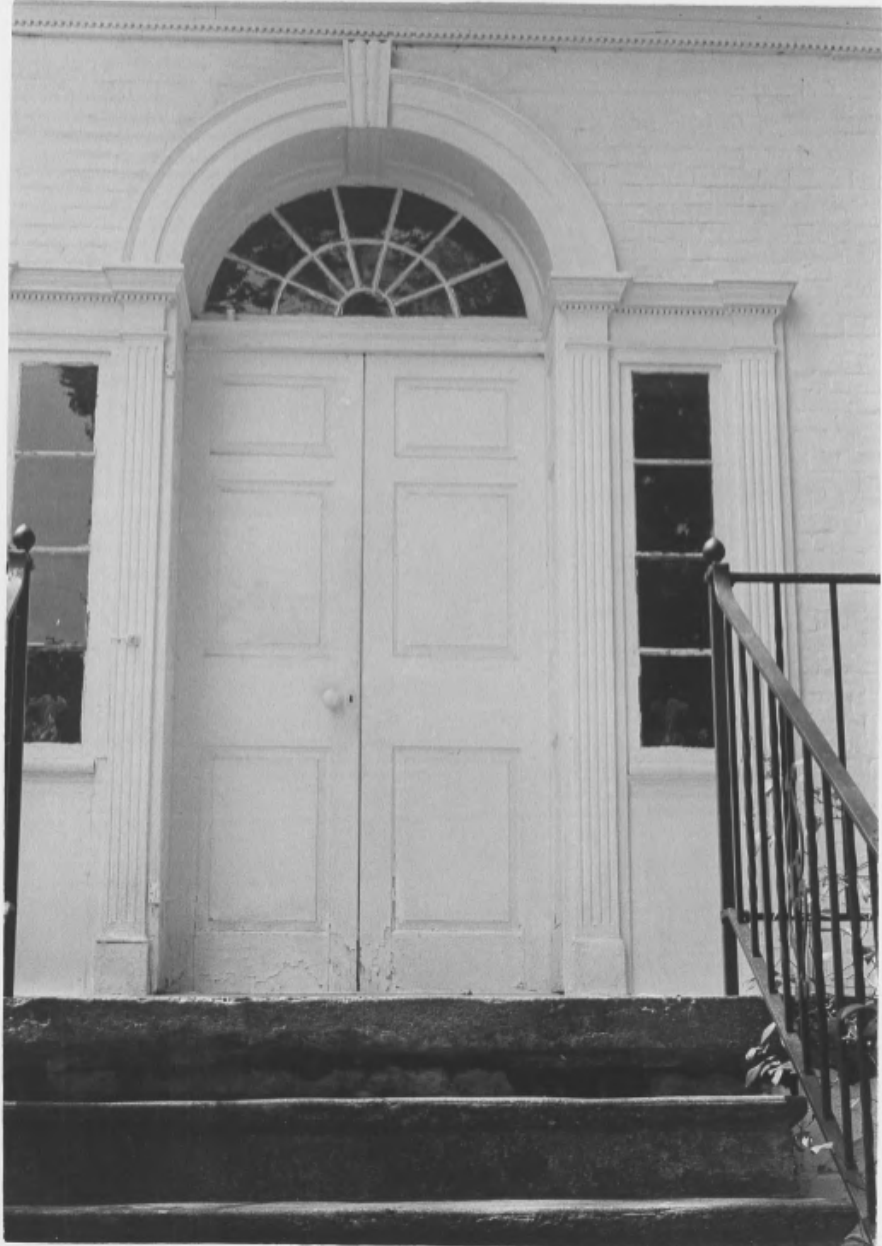

Dr. Nathan Gaither House

Columbus

MAR 1 1979

Adair County, Kentucky

Photo 1

Charlotte Schneider

NOV 29 1978

Kentucky Heritage Commission

Frankfort, Kentucky

August, 1978

Facade of Dr. Nathan Gaither House
taken from southeast.

Dr. Nathan Gaither House

Columbia

Adair County, Kentucky

Photo 2

NOV 29 1978

Charlotte Schneider

Kentucky Heritage Commission

Frankfort, Kentucky

August, 1978

MAR 1 1979

Detail of front entrance of house.

Dr. Nathan Gaither House

Columbia