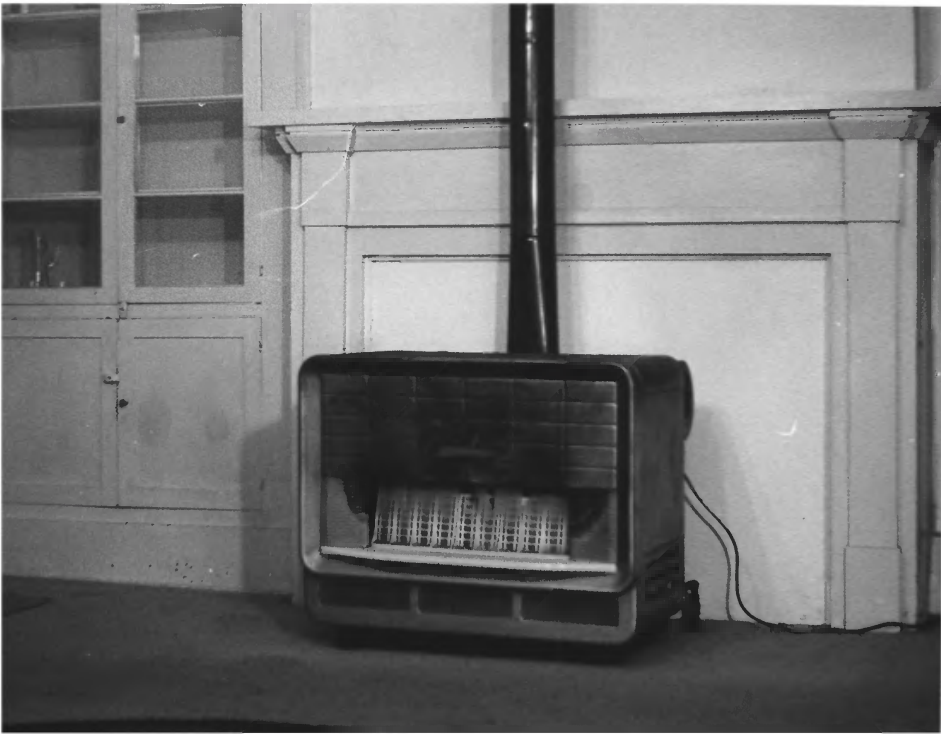

Muncie, Indiana on Bethel Pike

Sharon Renfro

October 1985

Bernell Mitchell residence

R. R. 6, Muncie, Indiana

Southwest corner of living room

Camera direction  
Southwest

Photograph No. 3