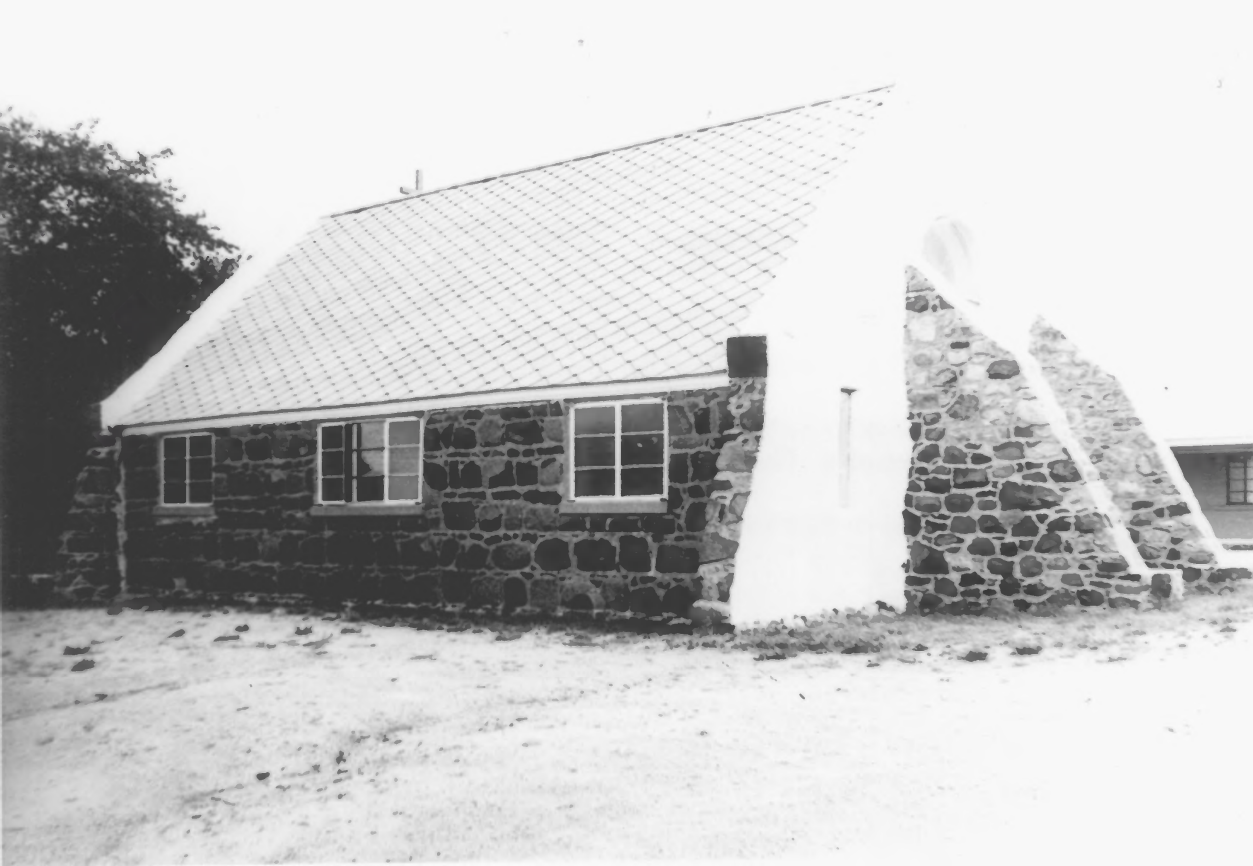

PHOTOGRAPH NUMBER 5.

PROPERTY- Oracle Union Church

LOCATION- Oracle. AZ.

PHOTOGRAPHER- Charles Sherlock

PHOTOGRAPH DATE- October 6. 1983

NEGATIVE LOCATION- AZ. S. H. P. O.

VIEW- South side of church-
Camera facing North.

PHOTOGRAPH NUMBER 6.

PROPERTY- ORACLE UNION CHURCH

LOCATION- Oracle. Arizona

PHOTOGRAPHER- Charles Sherlock

PHOTOGRAPH DATE- October 20.1983

NEGATIVE LOCATION- AZ. S. H. P. O.

VIEW- Southwestern corner of church.
Camera facing NORTHEAST.