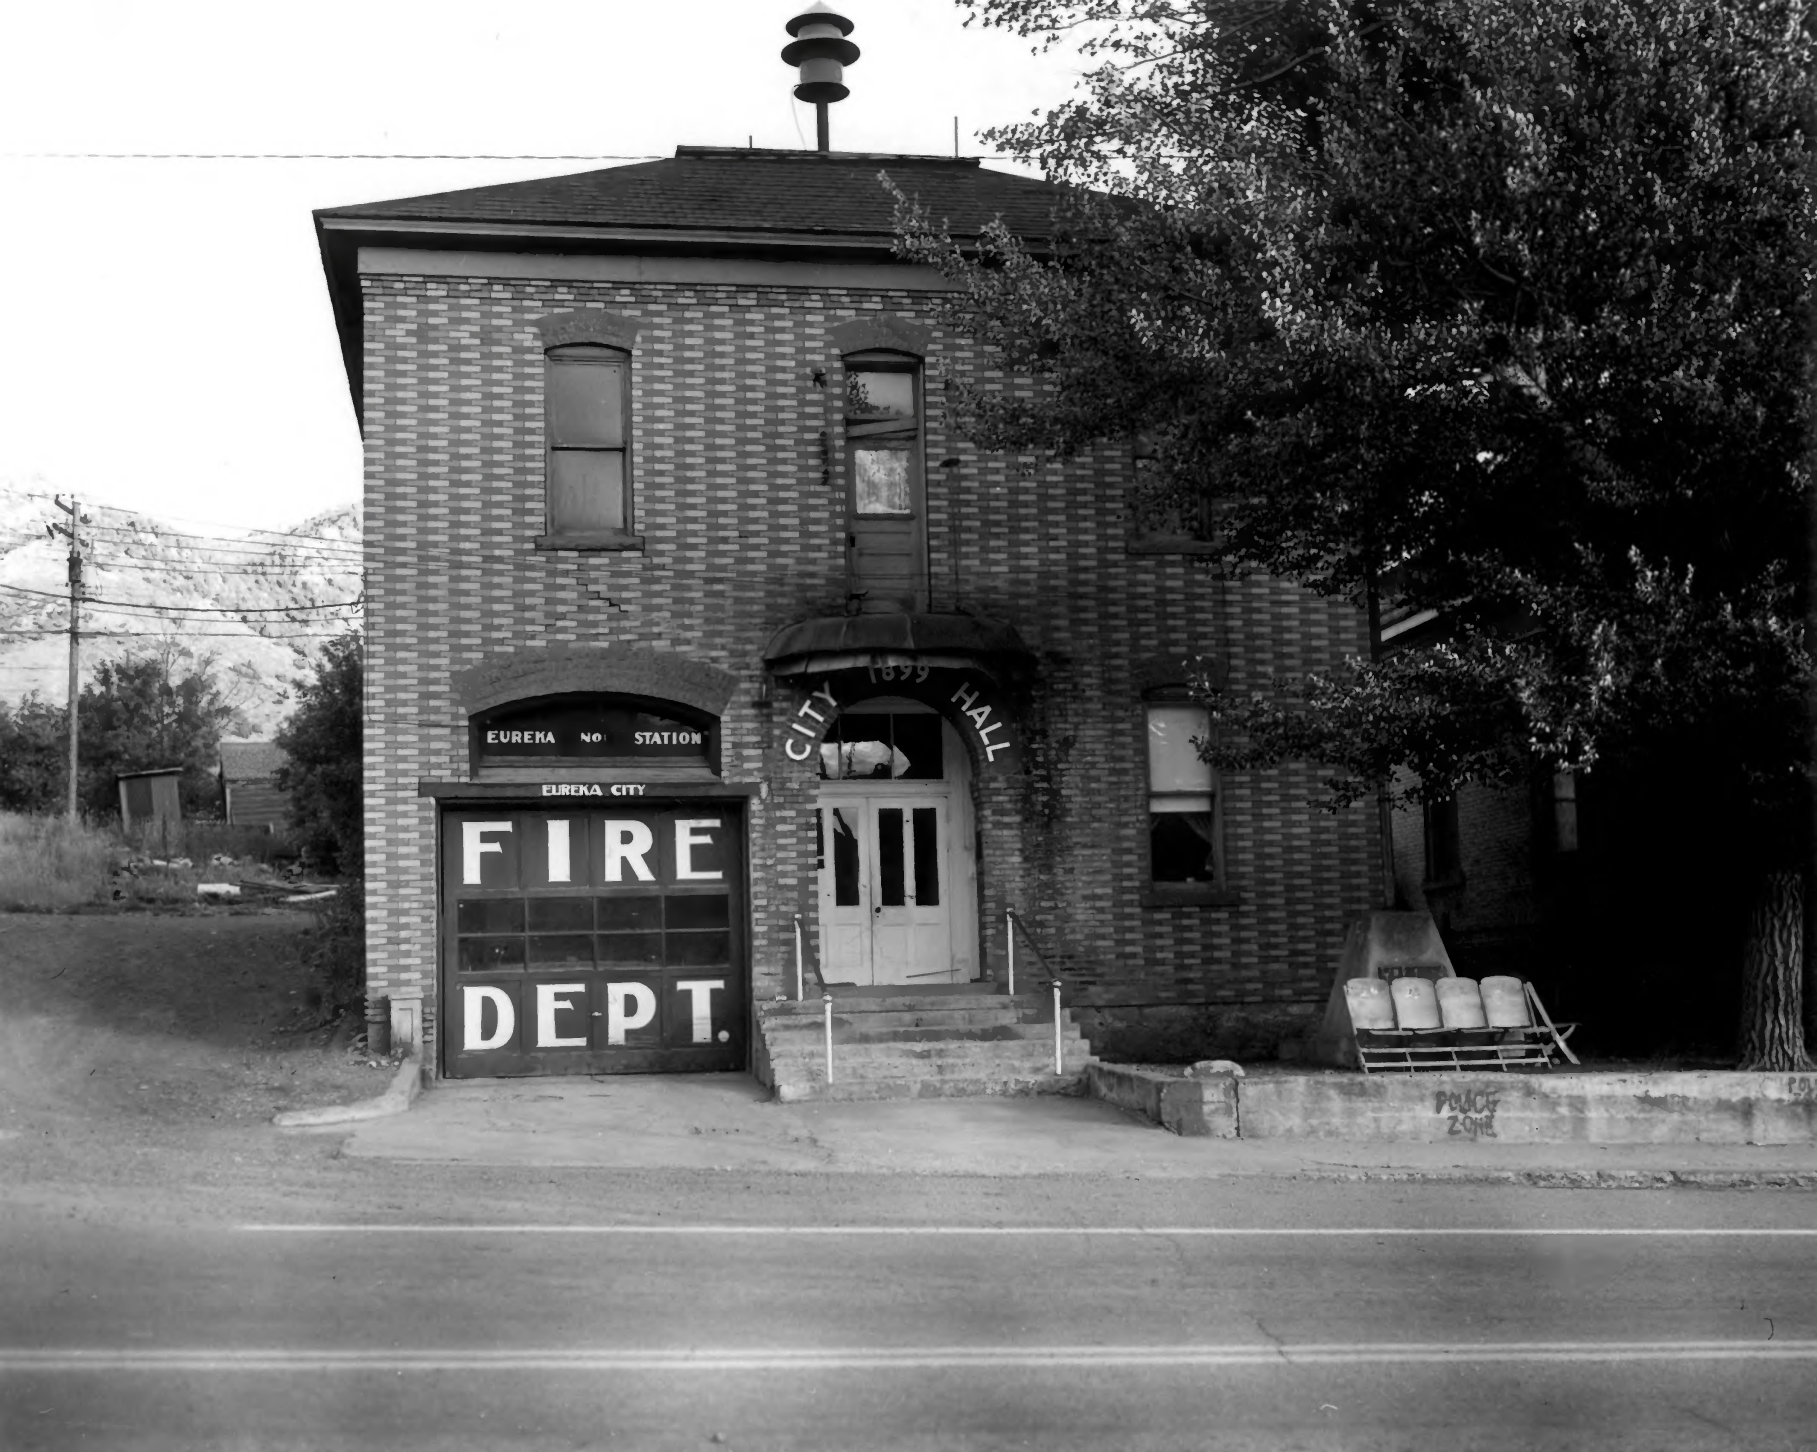

EUREKA No. STATION

EUREKA CITY

FIRE
DEPT.

CITY 1899 HALL

POLICE
ZONE