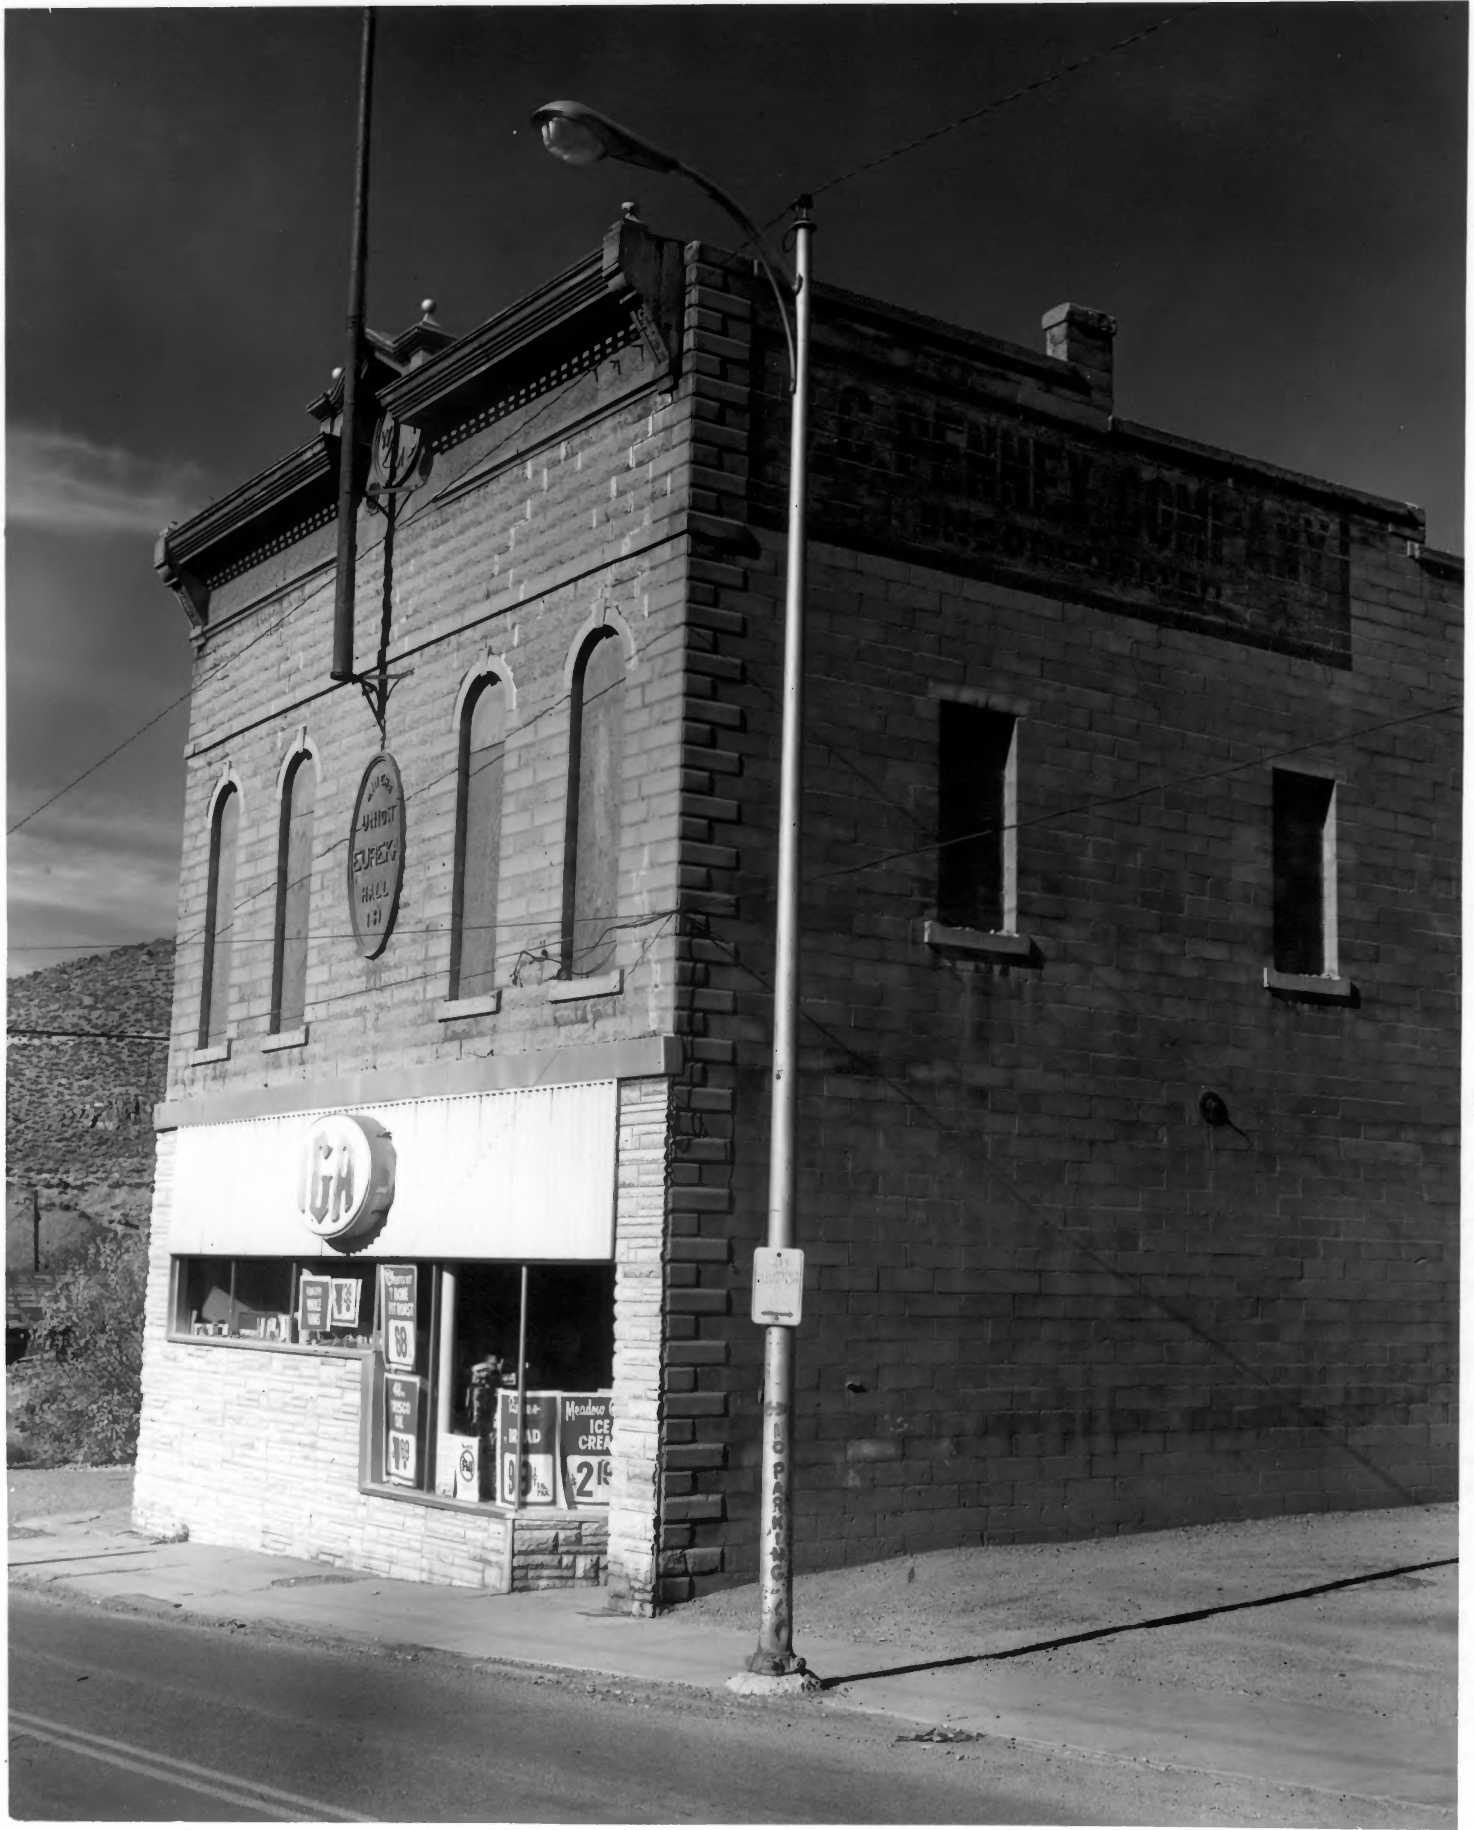

HOT
SUPPLY
HALL

IGA

Meat & Fish
Canned Goods
Ice Cream
2¢

NO PARKING

NO PARKING