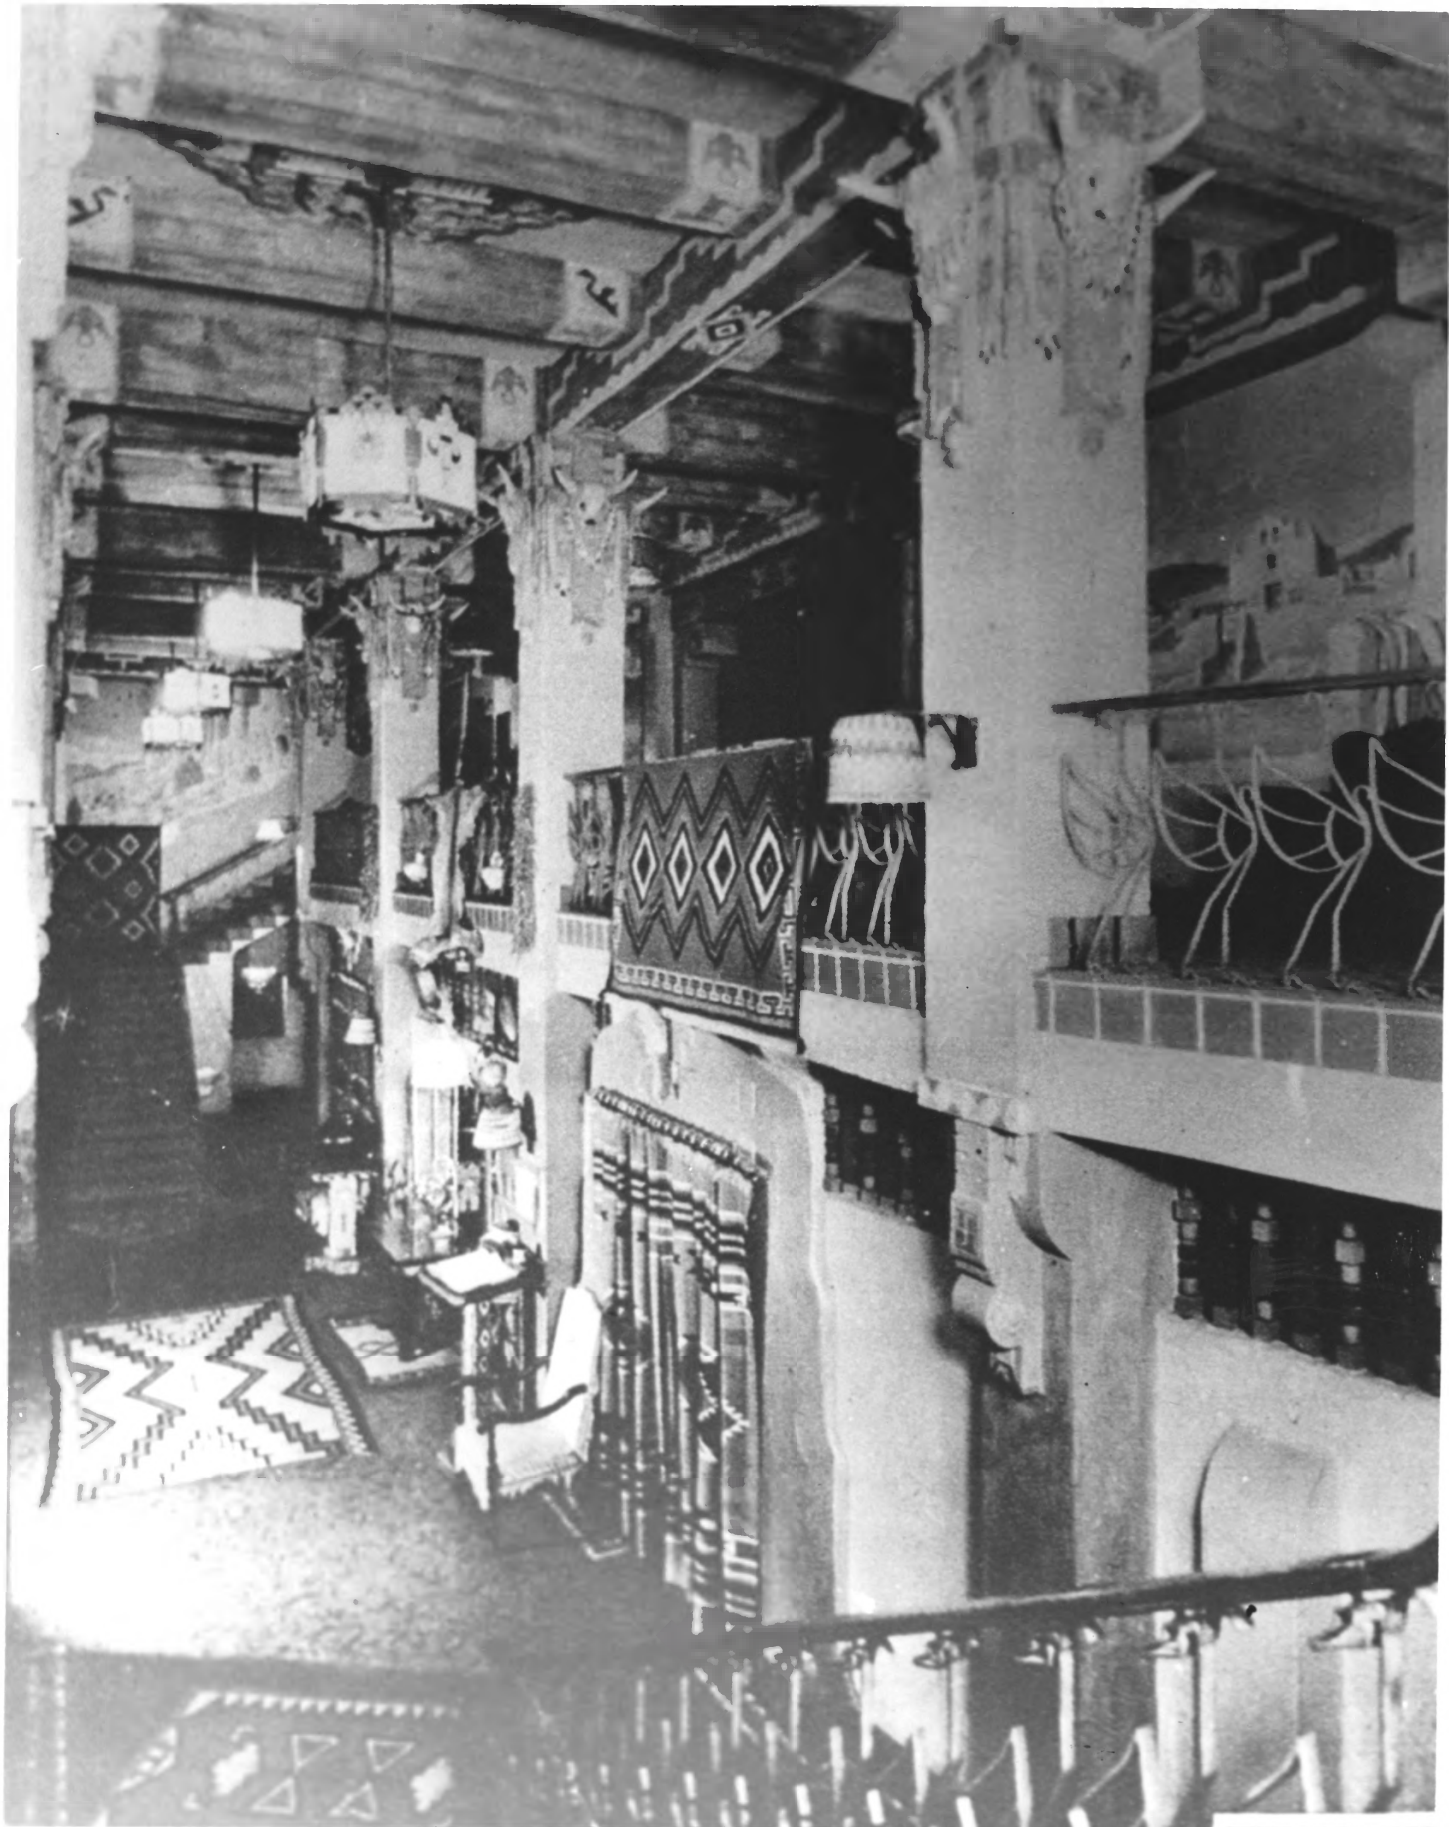

NOV 29 1976

KiMo Theater  
Albuquerque, N. M.  
unknown circa 1931-32.  
N. M. State Planning Office

Santa Fe, N. M.      OOE  
View of auditorium      **MAY 2 1977**  
looking north.

Photo. #2 of 7

**NOV 29 1976**