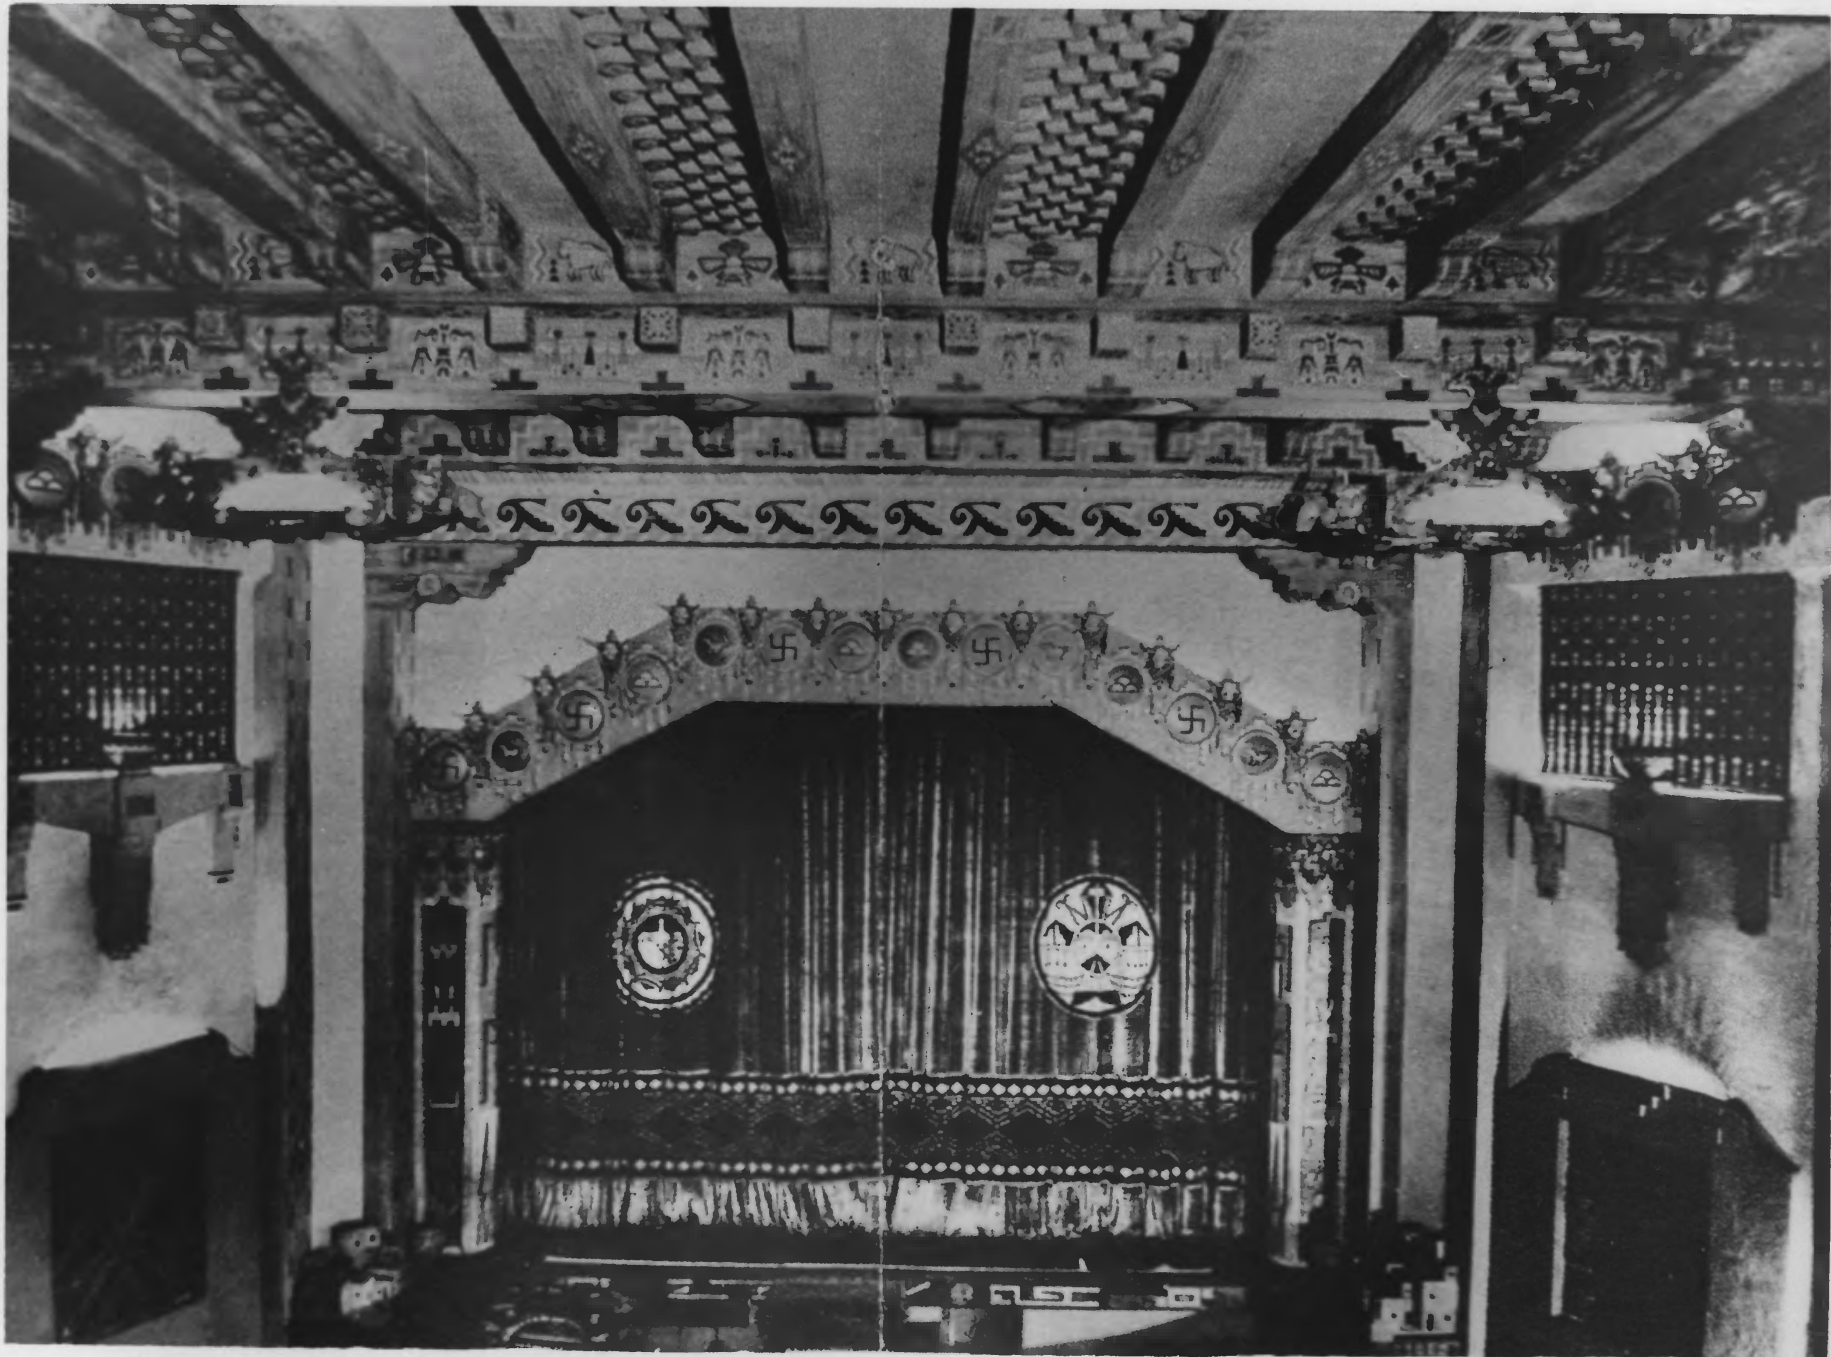

KiMo Theater

Albuquerque, N. M.

unknown circa 1931-32.

N. M. State Planning Office

b o E MAY 2 1977

Santa Fe, N. M.

View of south and west facades  
looking northeast.

Photo. #1. of 7

NOV 29 1976

KiMo Theater  
Albuquerque, N. M.  
unknown circa 1931-32.  
N. M. State Planning Office

Santa Fe, N. M.      OOE  
View of auditorium      **MAY 2 1977**  
looking north.

Photo. #2 of 7

**NOV 29 1976**

Detail of ornamentation:

in auditorium. **NOV 29 1976**

Photo. #7 of 7