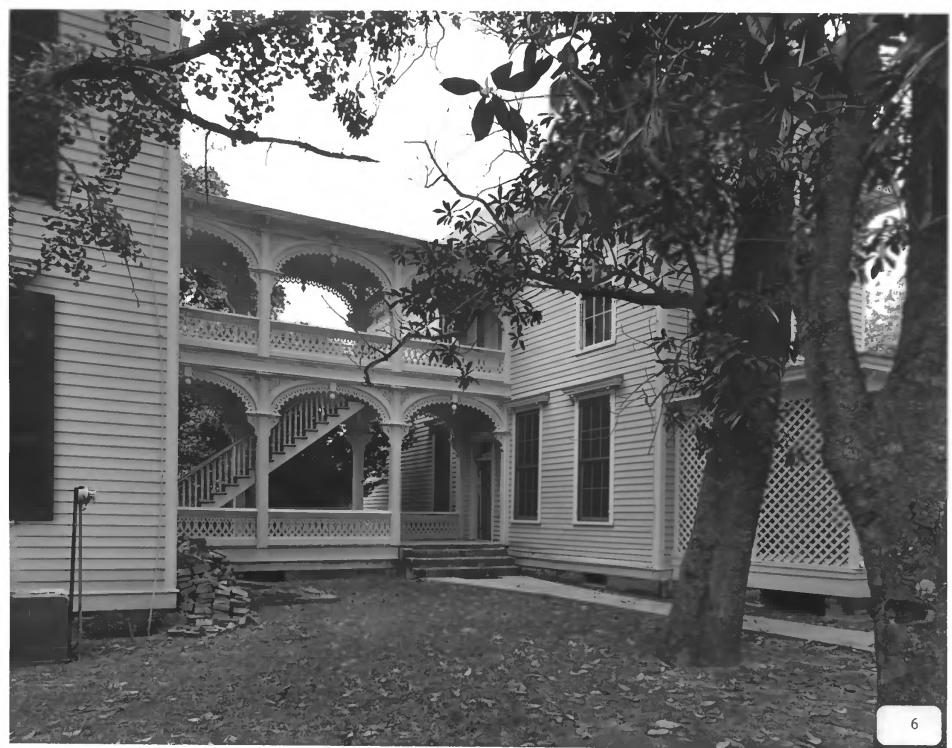

WOODLAND

Lumber City vicinity, Wheeler County, Georgia

Photographer: James R. Lockhart

Negative filed: Georgia Department  
of Natural Resources

Date: June, 1983

Description (5 of 22): East and north sides  
of rear building; photographer facing  
southwest.