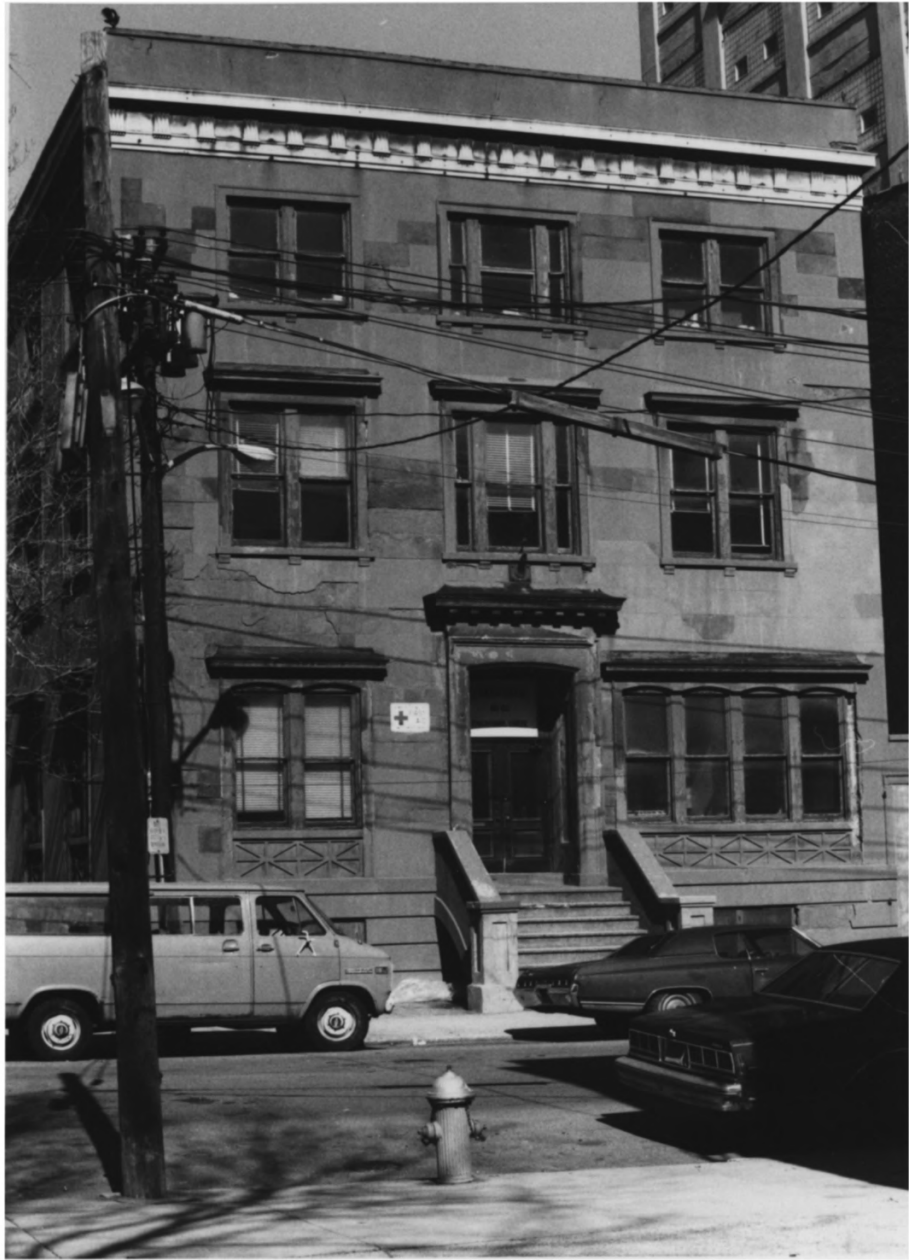

PAULUS HOOK HISTORIC DISTRICT
JERSEY CITY, HUDSON COUNTY, NJ

Photo date: 1980

Photographer/Negative location:
Joseph Brooks

Jersey City Office of Planning
280 Grove Street

Jersey City, NJ 07302

Northeast corner of Washington
Park (now called Paulus Hook
Park)