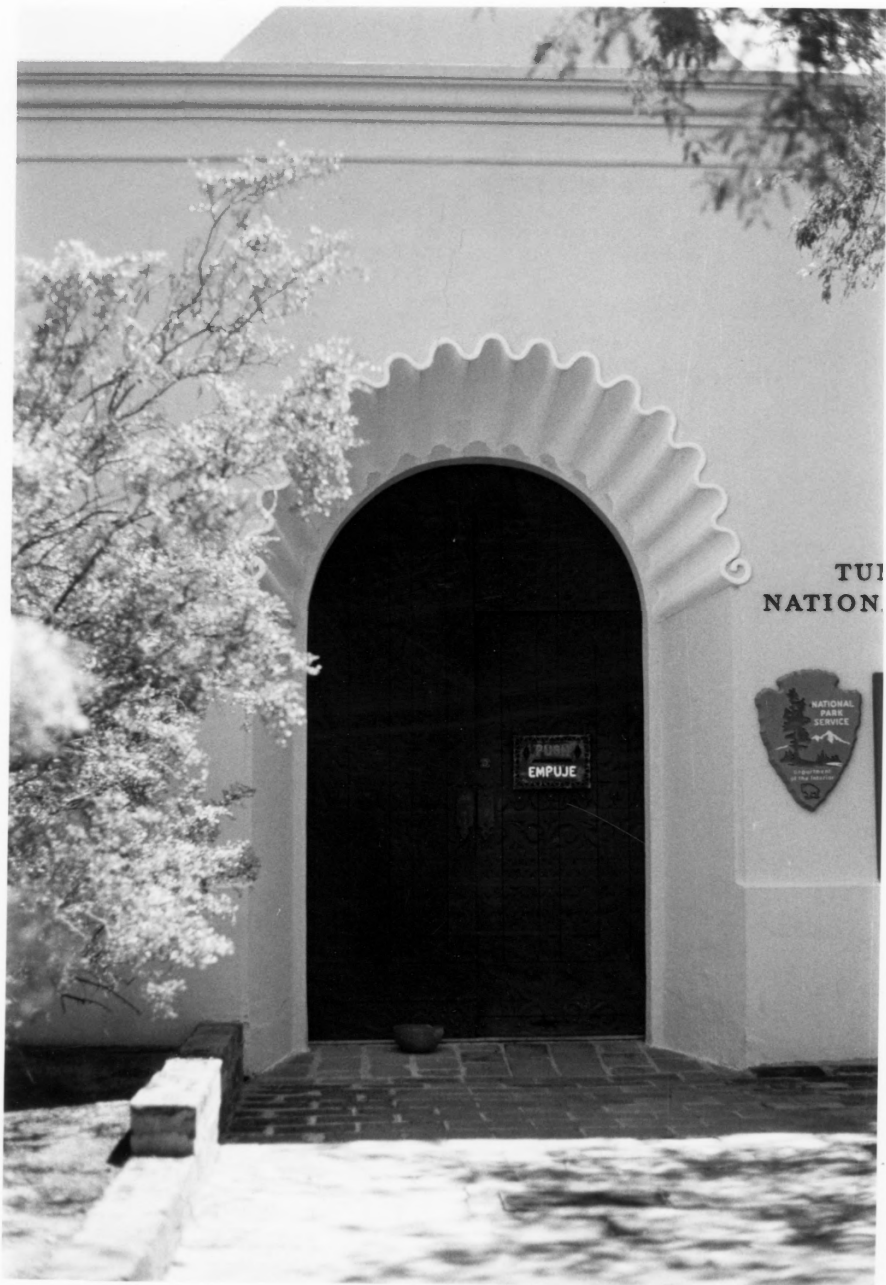

View toward southwest of north end
of building (front view is
obscured by landscaping)

Photo No. 21 of 24

Tumacacori National Monument

Main entrance to Visitor Center with
scalloped or seashell motif above
doorway