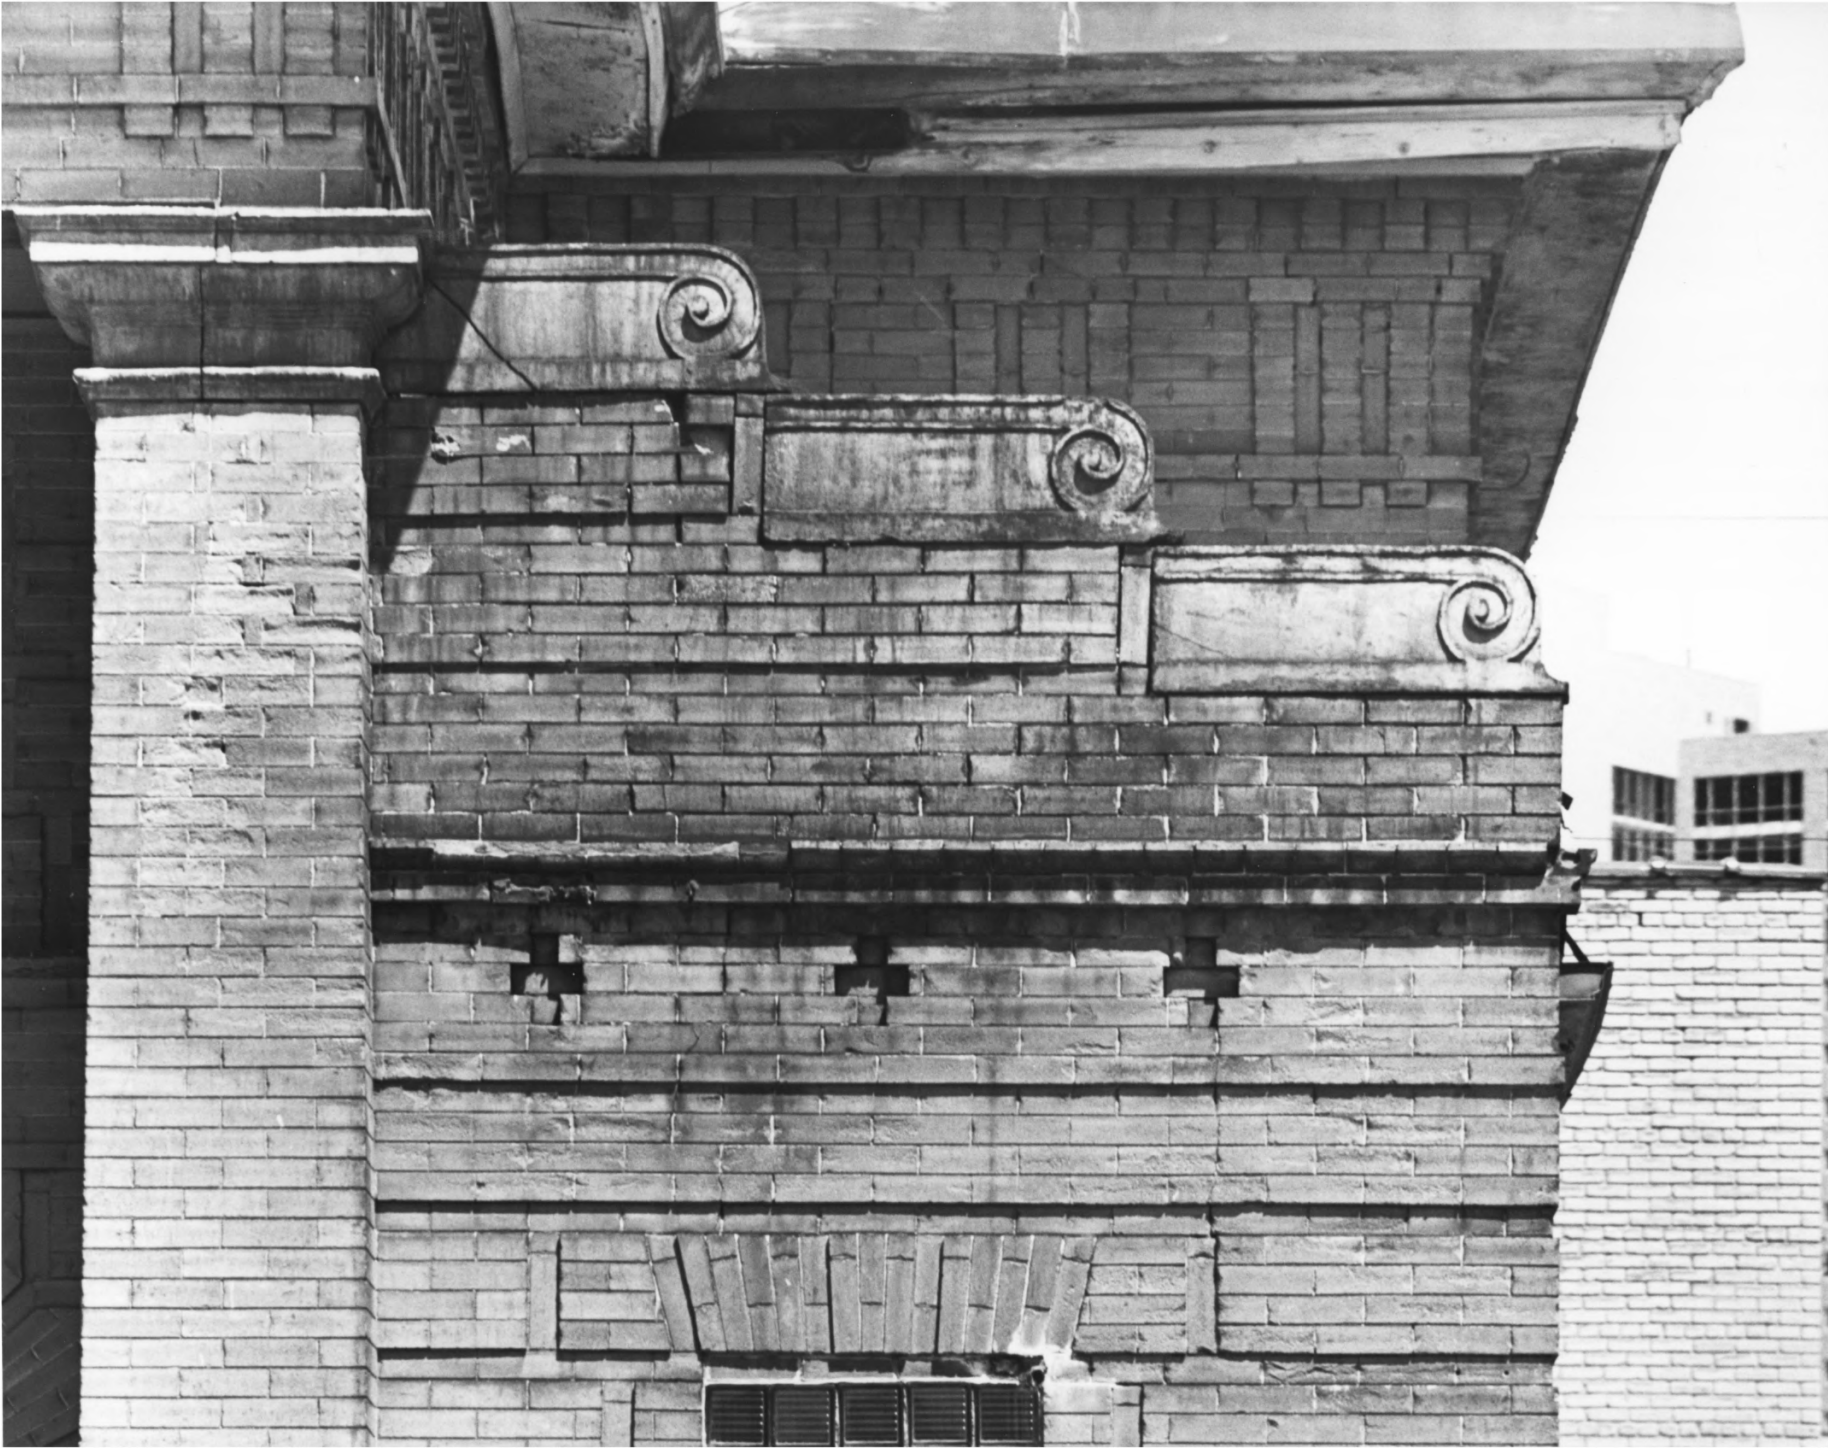

First Church of Christ Scientist
Minneapolis, Minnesota
Hennepin County
August 15, 1985
© Paul Clifford Larson
PCL photo collection
File #B-01395-13
South elevation

First Church of Christ Scientist
Minneapolis, Minnesota
Hennepin County
August 15, 1985
© Paul Clifford Larson
PCL photo collection
File #B-01391-12
Portico detail, south elevation