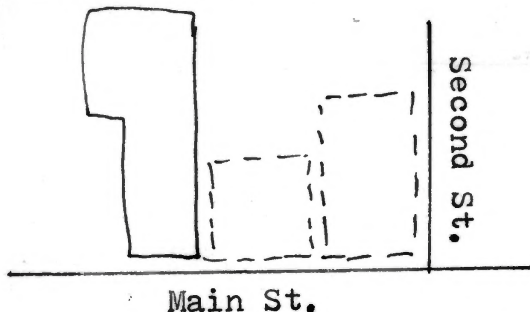

Annex, Main St. side, Napa, CA

Photographer: H.A. Darms

Date of photo: 1903

Location of negative: 115 Sansome St.

San Francisco, CA

Direction of camera:

DEC 8 1981

JAN 11 1982