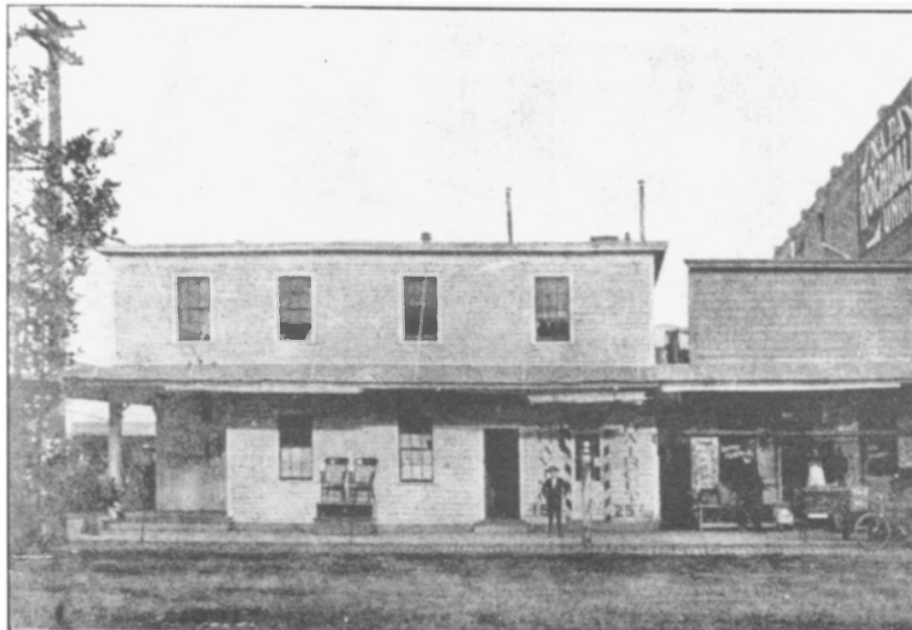

Brown Street, Opposite Court House