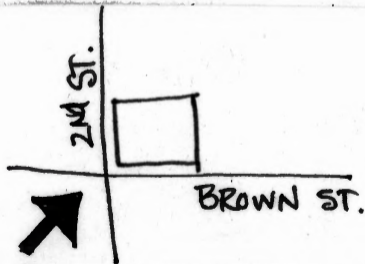

JAN 11 1982

Curt's Cafe

PLAZA PLAZA

ONE WAY

- 1) Plaza/Alexandria Hotel
- 2) Napa, California
- 3) Photographer: Vicki Burr-Lawler
- 4) Date of photo: March, 1980
- 5) Negative located at:
115 Sansome St., S.F., Ca.
- 6) Direction of Camera:

DEC 8 1981

JAN 11 1982

7) Photo #2 of 6

- 1) Plaza Hotel Annex (front view)
- 2) Napa, California
- 3) Photographer: Vicki Burr-Lawler
- 4) Date of photo: March, 1980
- 5) Negative located at:
115 Sansome St., S.F., Ca.
- 6) Direction of Camera:

Location of negative: 115 Sansome St.

San Francisco, Ca.

Direction of camera:

DEC 8 1901

JAN 11 1902

Main Street Toward Corner Main and Second Streets.

PHOTO #6 of 6

Building shown: Alexandria Hotel