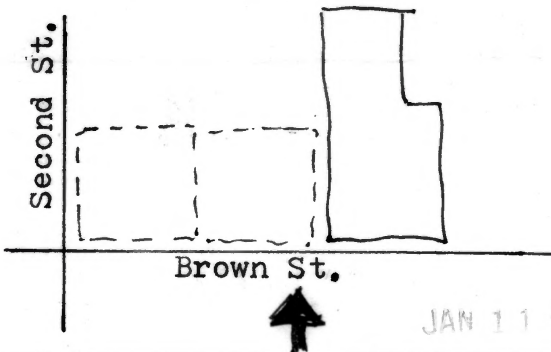

Location of negative: 115 Sansome St.

San Francisco, Ca.

Direction of camera:

DEC 8 1901

JAN 11 1902

Main Street Toward Corner Main and Second Streets.

PHOTO #6 of 6

Building shown: Alexandria Hotel