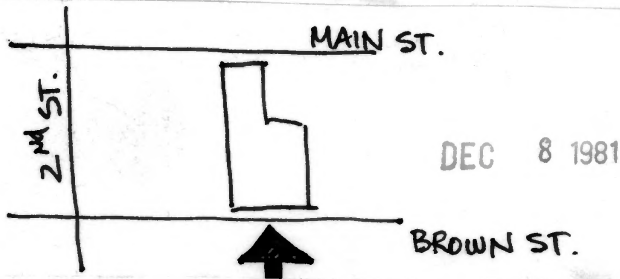

1) Plaza Hotel Annex (front view)
2) Napa, California
3) Photographer: Vicki Burr-Lawler
4) Date of photo: March, 1980
5) Negative located at:
  115 Sansome St., S.F., Ca.
6) Direction of Camera:

7) Photo #3 of 6

JAN 11 1982