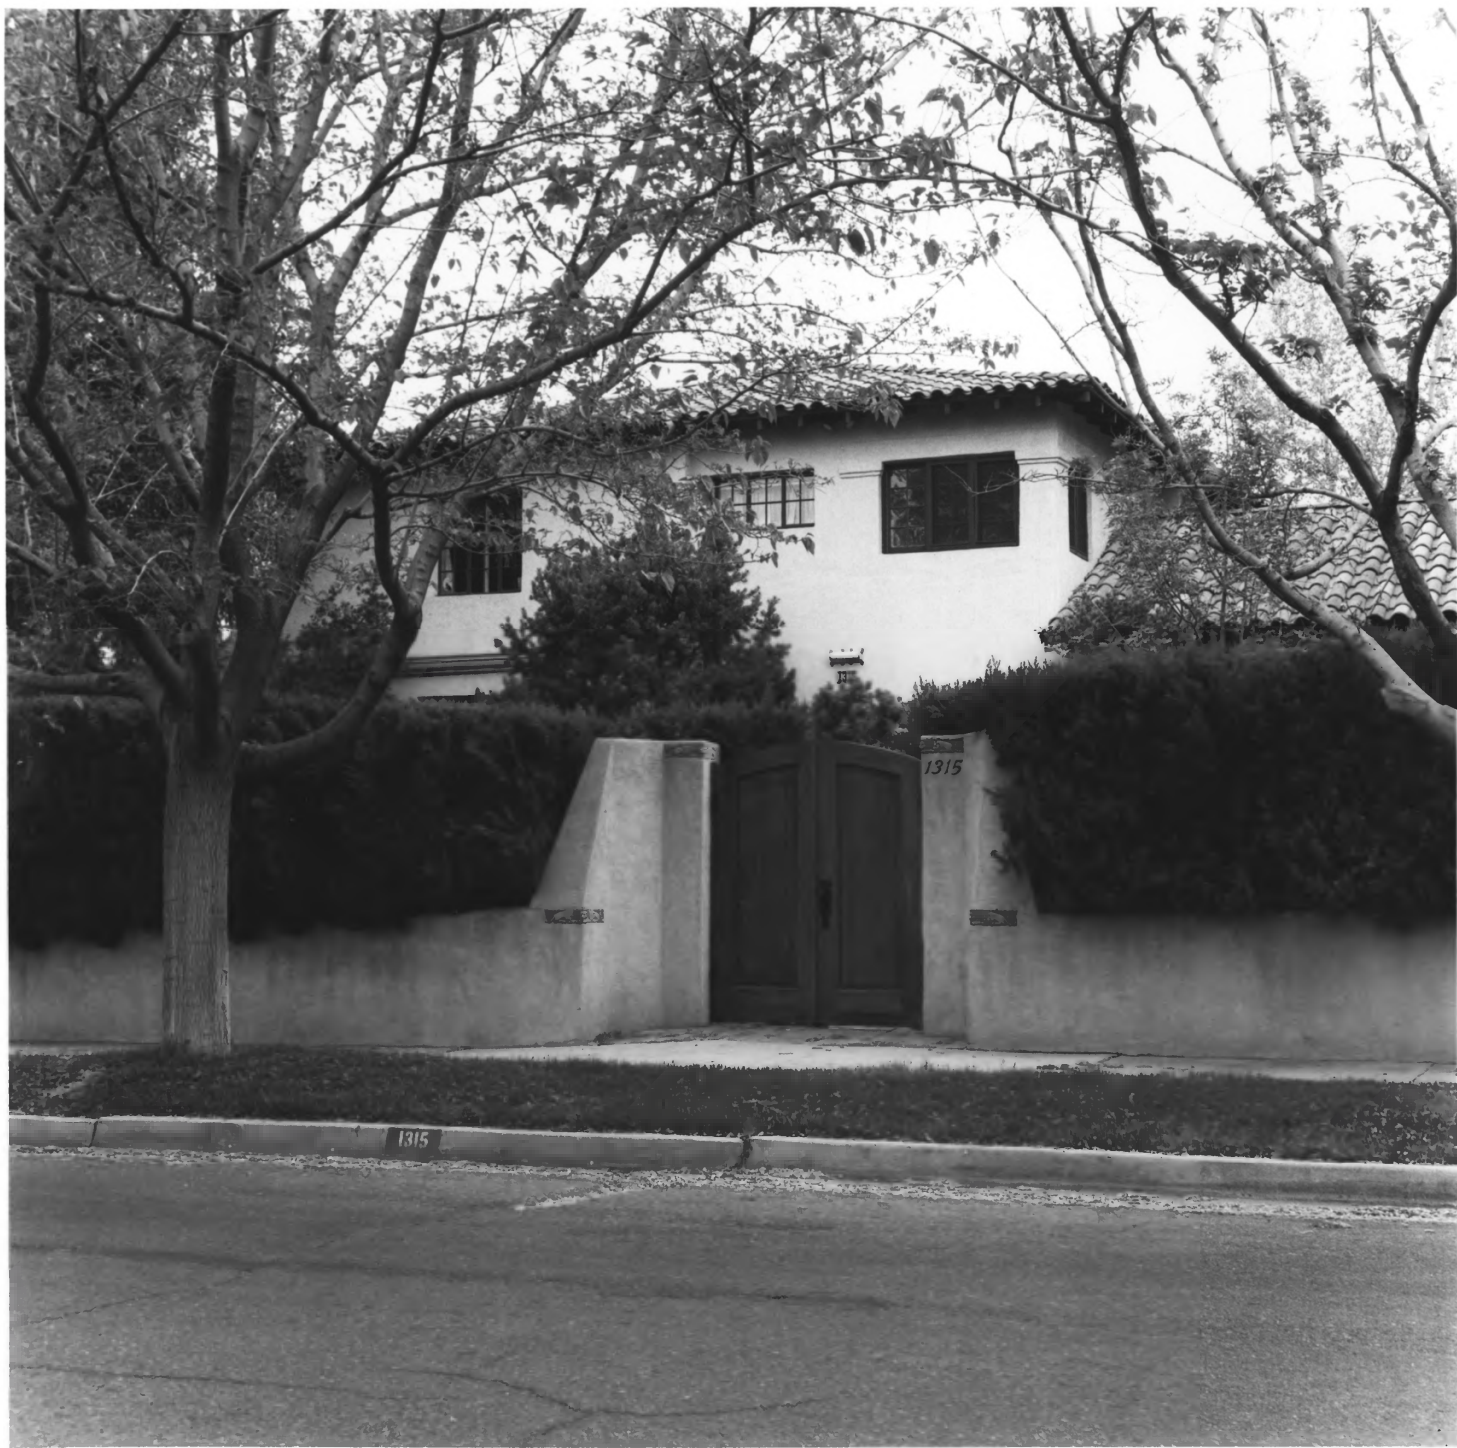

Street view, 1500-1600 block of Roma NE

Spruce Park Historic District

Albuquerque, New Mexico

View looking northwest, Tessier House (1517

Roma) second from left

Mary Davis December, 1980

Albuquerque Historic Landmarks Survey

Street view, 1200 block of Roma NE
Spruce Park Historic District
Albuquerque, New Mexico

View looking southeast; 1212, 1218 Roma
(both non-contributing) at left center
Mary Davis December, 1980
Albuquerque Historic Landmarks Survey

Kaseman House, 1420 Las Lomas N.E.

#7

Spruce Park Historic District

Albuquerque, New Mexico

Built 1926

View from northeast

Christopher Wilson May, 1978

Albuquerque Historic Landmarks Survey

View from northeast

Mary Davis, July, 1980

Albuquerque Historic Landmarks Survey

Street scene, Las Lomas at Spruce
Spruce Park Historic District
Albuquerque, New Mexico

View looking southwest, Scheer House at
right center