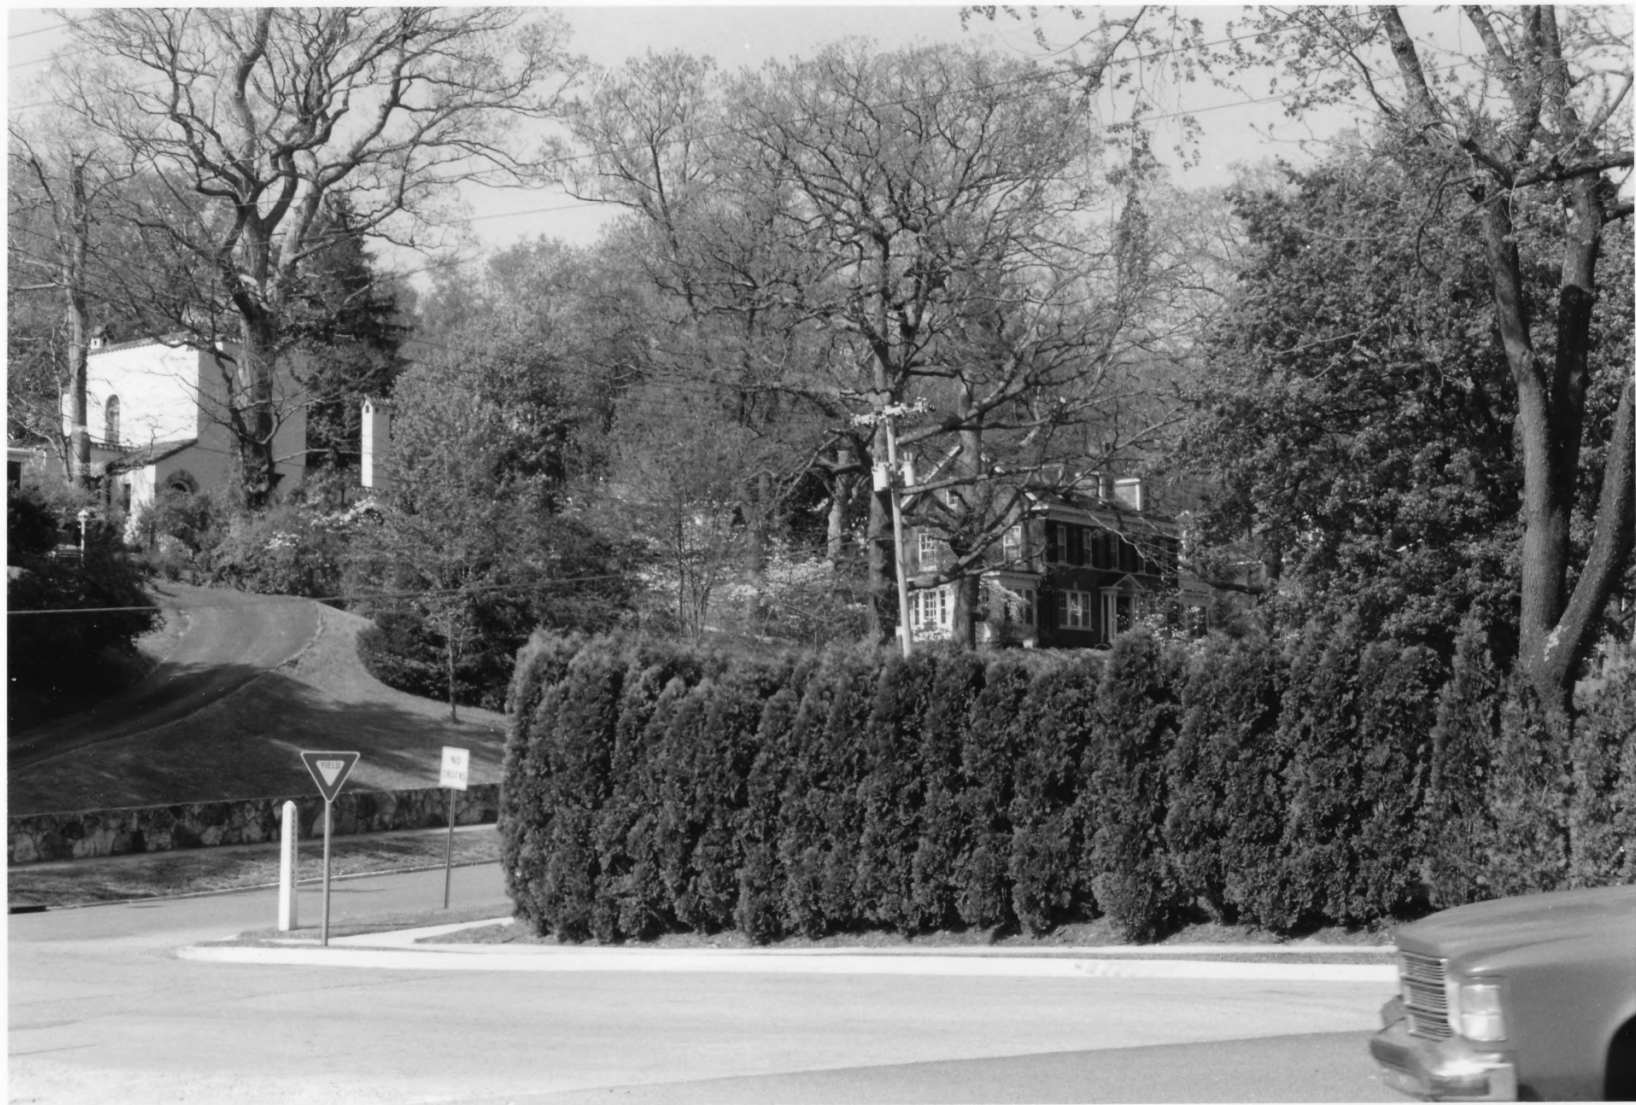

100 - 123456789