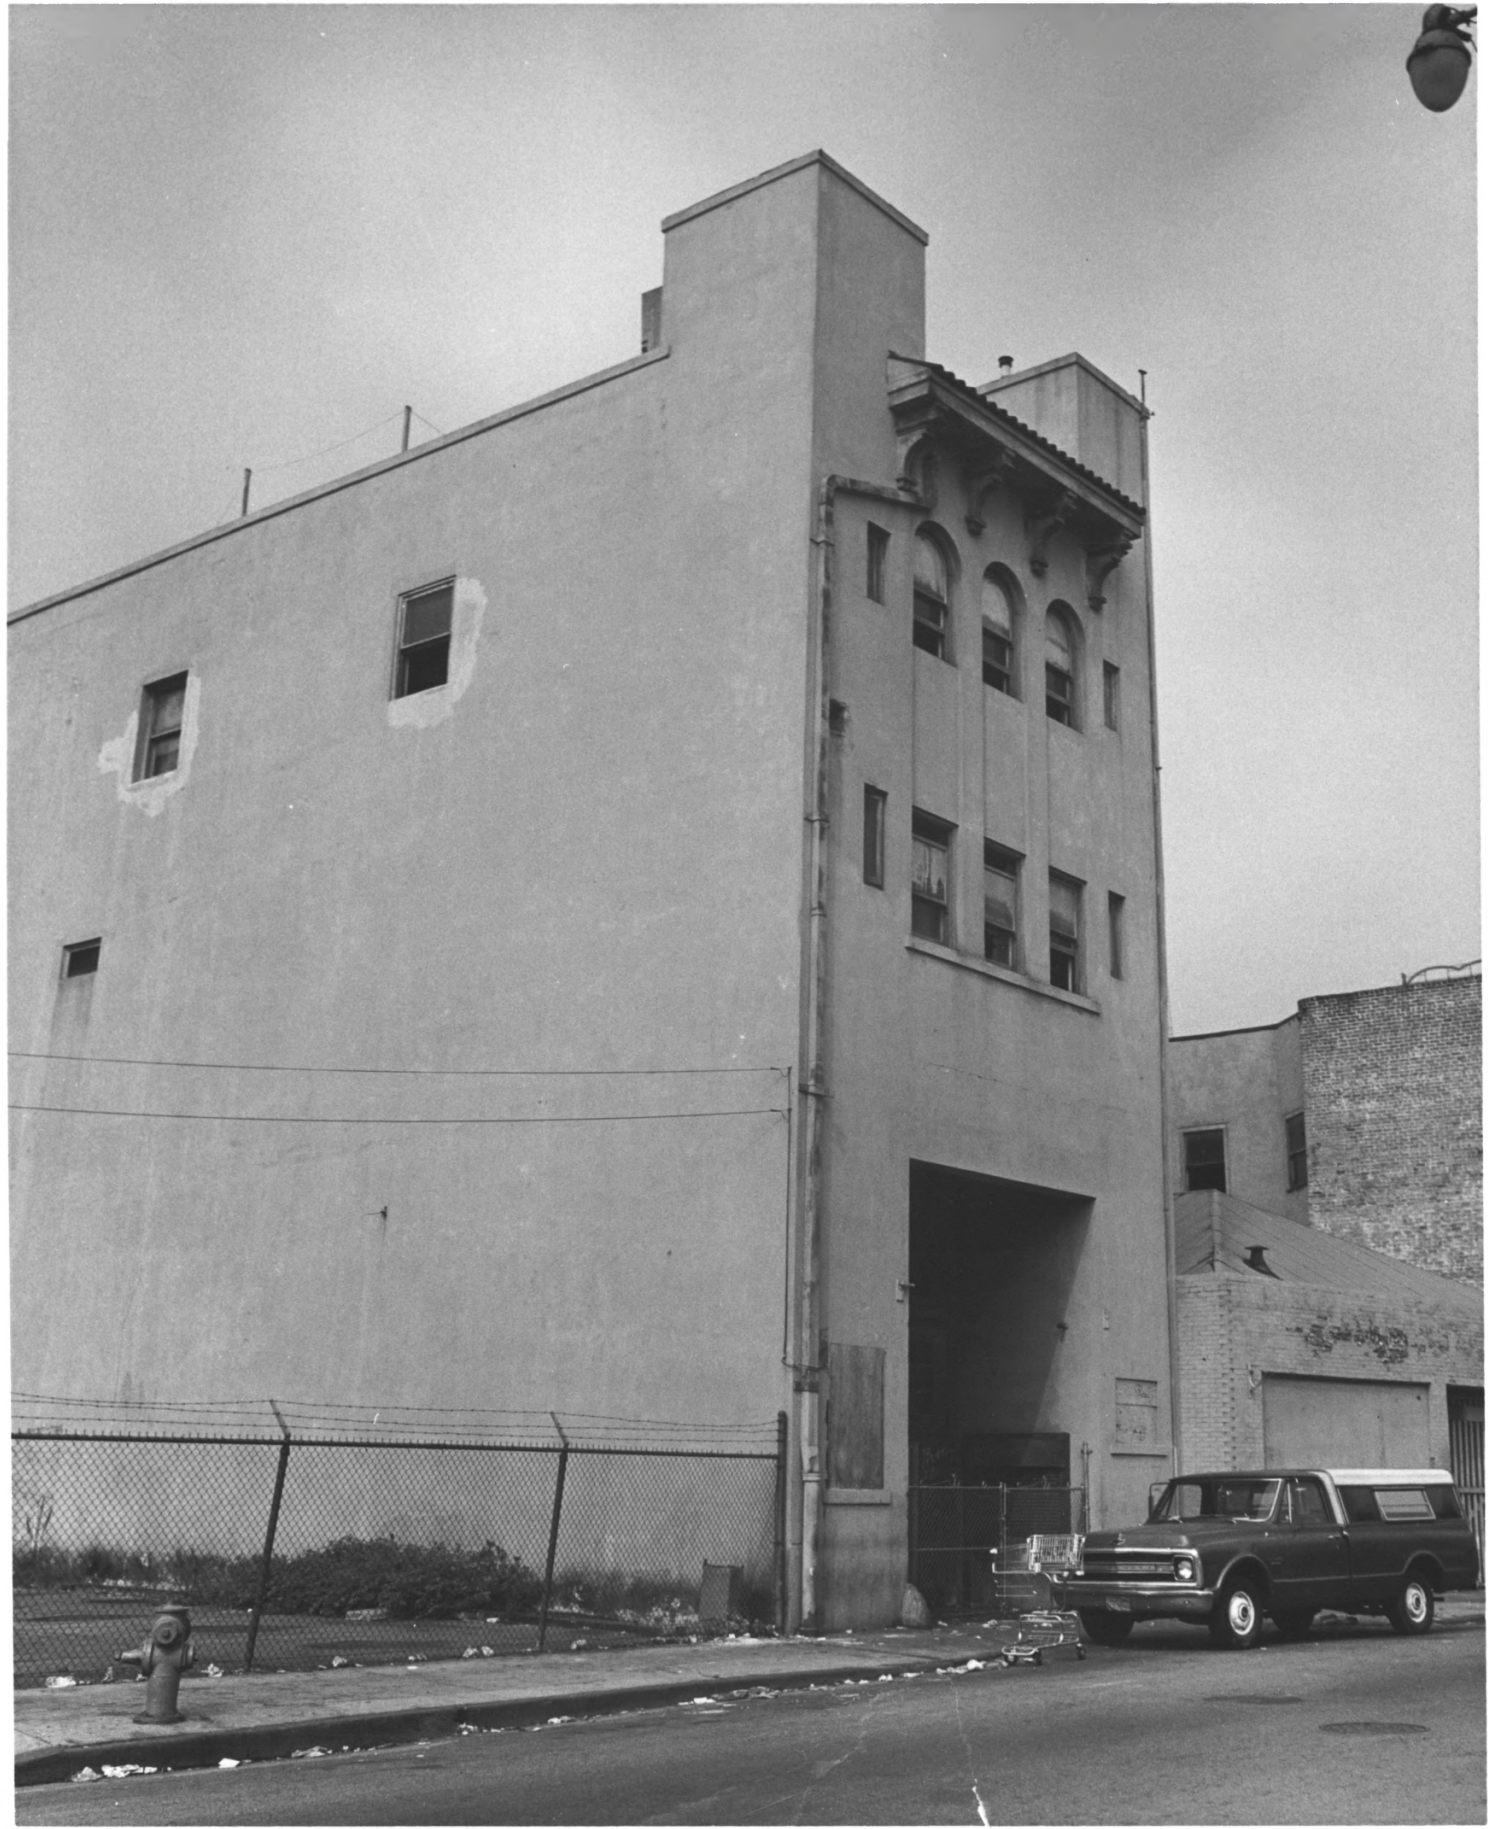

79622-12

OLD FIRE STATION 23, L. A. 90012
Adrian Cuttrell, Photographer 8/16/79
Negative location: 1403 S. Union Ave.
L.A., 90015. Frontal view: Exterior
of building facing north.

79622-12

1 out of 4

Los Angeles
Co.

BEAT INFLATION
BUY USED
CASH
CASH
CASH

OLD FIRE STATION 23, L. A. 90012
Adrian Cuttrell, Photographer 8/16/79
Negative location: 1403 S. Union Ave.
L. A., 90015. Northwest angle of
front exterior of building from
distance.

Los Angeles
Co.

79622-7

2 out of 4

79622-10

APR 28 1980

OLD FIRE STATION 23, L. A. 90012
Adrian Cuttrell, Photographer, 8/16/79
Negative location: 1403 S. Union Ave.
L. A., 90015. Rear view: Exterior
of building, southwest angle. Los Angeles