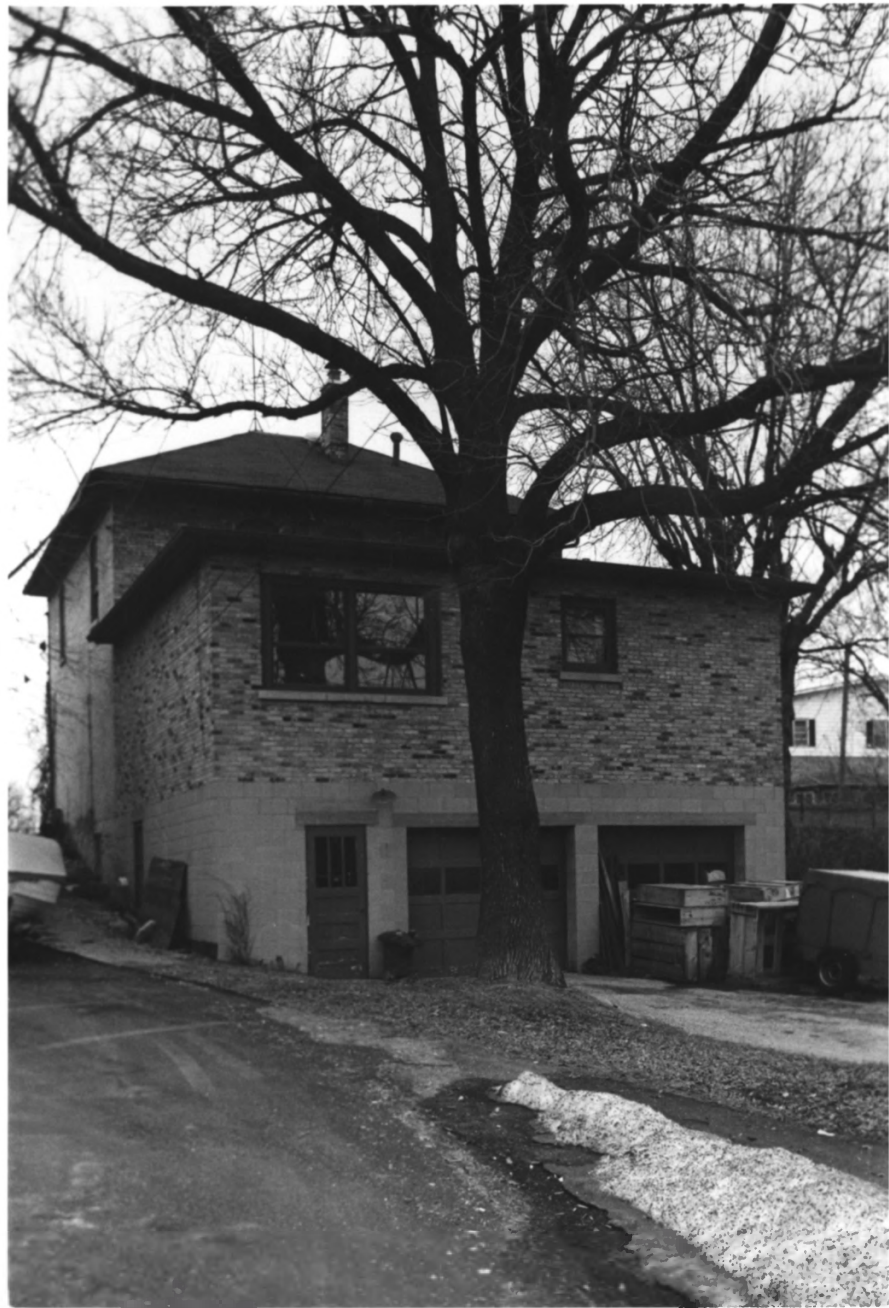

ENTERPRISE ROLLER MILL Photo 1/4
Main Street Historic District
N88 W16447 Main, Menomonee Falls
WI. Photo: J. Rausch, April 1986
View from north, looking south
Negative: SHSW

ENTERPRISE ROLLER MILL Photo 2/4
Main Street Historic District
N88 W16447 Main, Menomonee Falls
WI. Photo: J. Rausch
View from west, looking east
Negative: SHSW

HOENIG & LOHN STORE Photo 1/2
Main Street Historic District
N88 W16495 Main, Menomonee Falls
WI. Photo: J. Rausch, April 1986
View from north, looking south
Negative: SHSW

HOENIG & LOHN STORE Photo 2/2
Main Street Historic District
N88 W16495 Main, Menomonee Falls
WI. Photo: J. Rausch, April 1986
View from south, looking north
Negative: SHSW

ADAM PLOSS SHOP/RESI. Photo 1/2
Main Street Historic District
N88 W16475 Main, Menomonee Falls
WI. Photo: J. Rausch, April 1986
View from north, looking south

Nea. • SHEL

ADAM PLOSS · SHOP/RESI. Photo 2/2
Main Street Historic District
N88 W16475 Main, Menomonee Falls
WI. Photo: J. Rausch, April 1986
View from south, looking north
Negative: SHSW