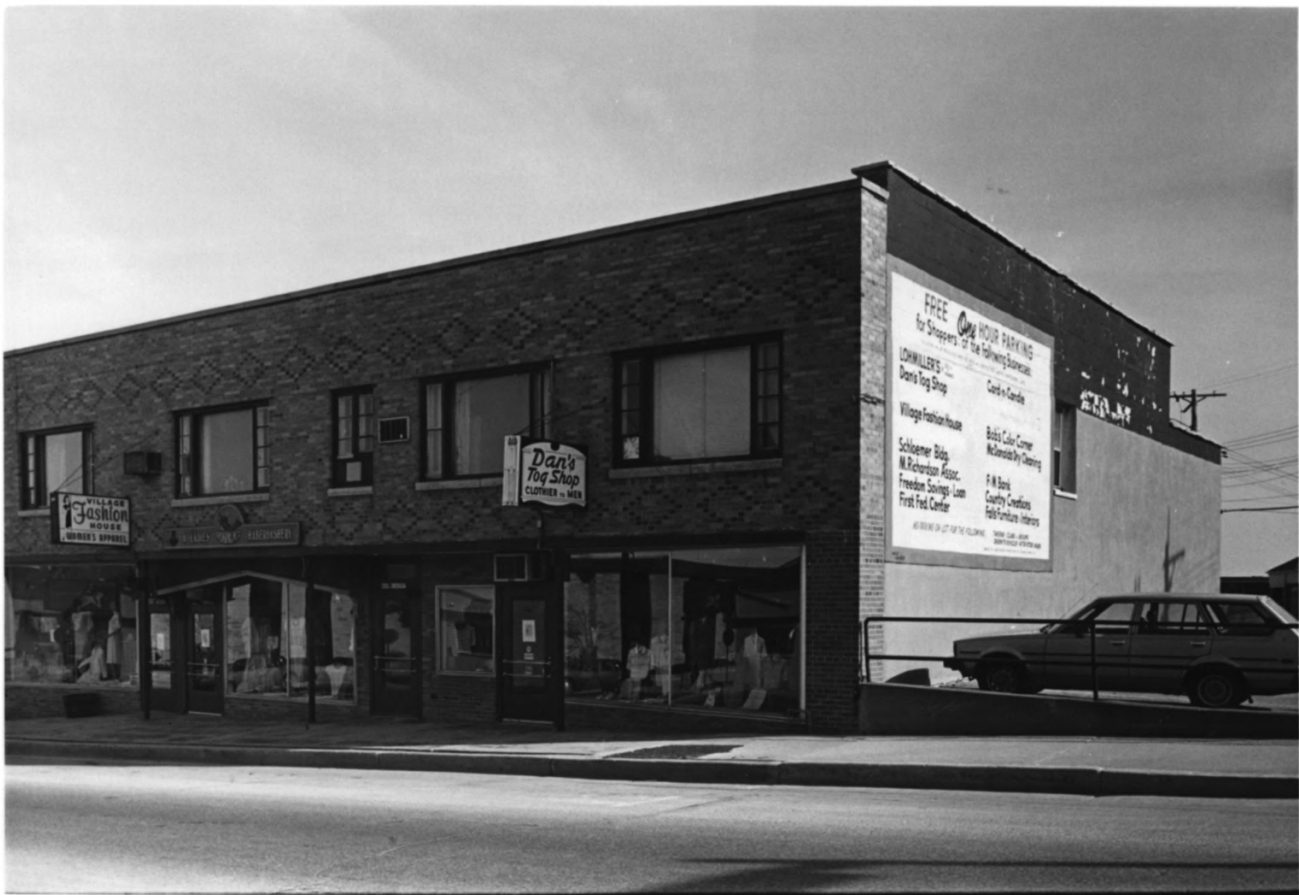

VILLAGE
Fashion
WOMEN'S APPAREL

VILLAGE FASHION HOUSE

**Dan's
Tog Shop**
CLOTHES - MEN

FREE
for Shoppers **ONE HOUR PARKING**
of the following Businesses:

LCHWILLER'S
Dan's Tog Shop
Card n' Cards
Village Fashion House
Basis Color Center
Schloemer Bldg.
M. Friedman Assoc.
Freedom Savings - Loan
First Fed Center
F M Bank
County Creditors
Habitat for Humanity

SEE LIST ON LOT OF THE FOLLOWING
SEEK OUR HOME