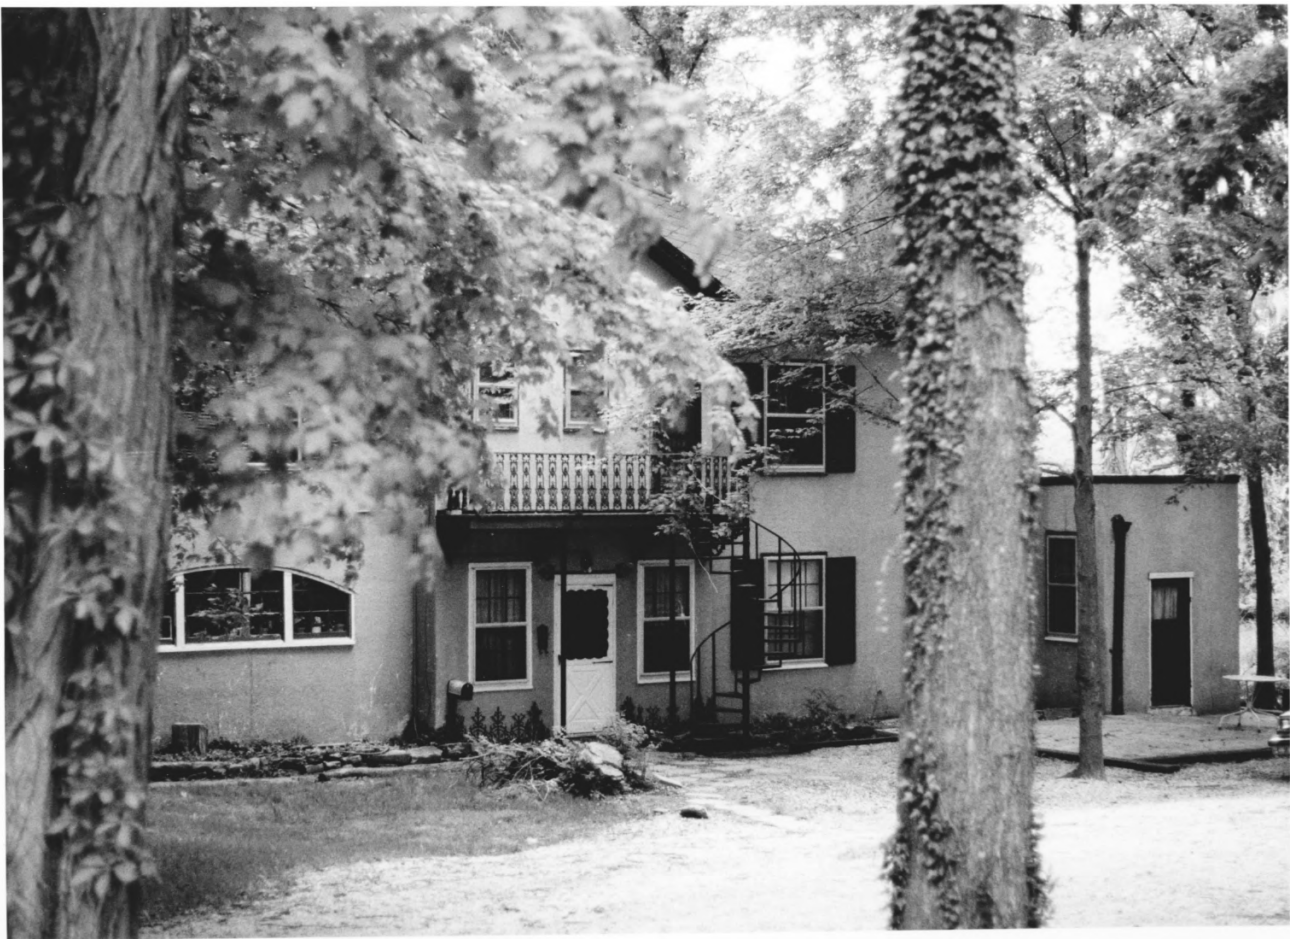

Christian County Multiple
Resource Area Addition:
R. M. Fairleigh House
Hopkinsville, Kentucky
1303 East 7th Street

North facade

Pride, Inc.
May, 1983

Christian County Multiple
Resource Area Addition:
R. M. Fairleigh House
Hopkinsville, Kentucky
1303 East 7th Street

North Facade

Pride, Inc.
May, 1983

Christian County Multiple
Resource Area Addition:
R. M. Fairleigh House
Hopkinsville, Kentucky
1303 East 7th Street

South Facade

Pride, Inc.
May, 1983

Christian County Multiple
Resource Area Addition:
R.M. Fairleigh House
Hopkinsville, Kentucky
1303 East 7th Street