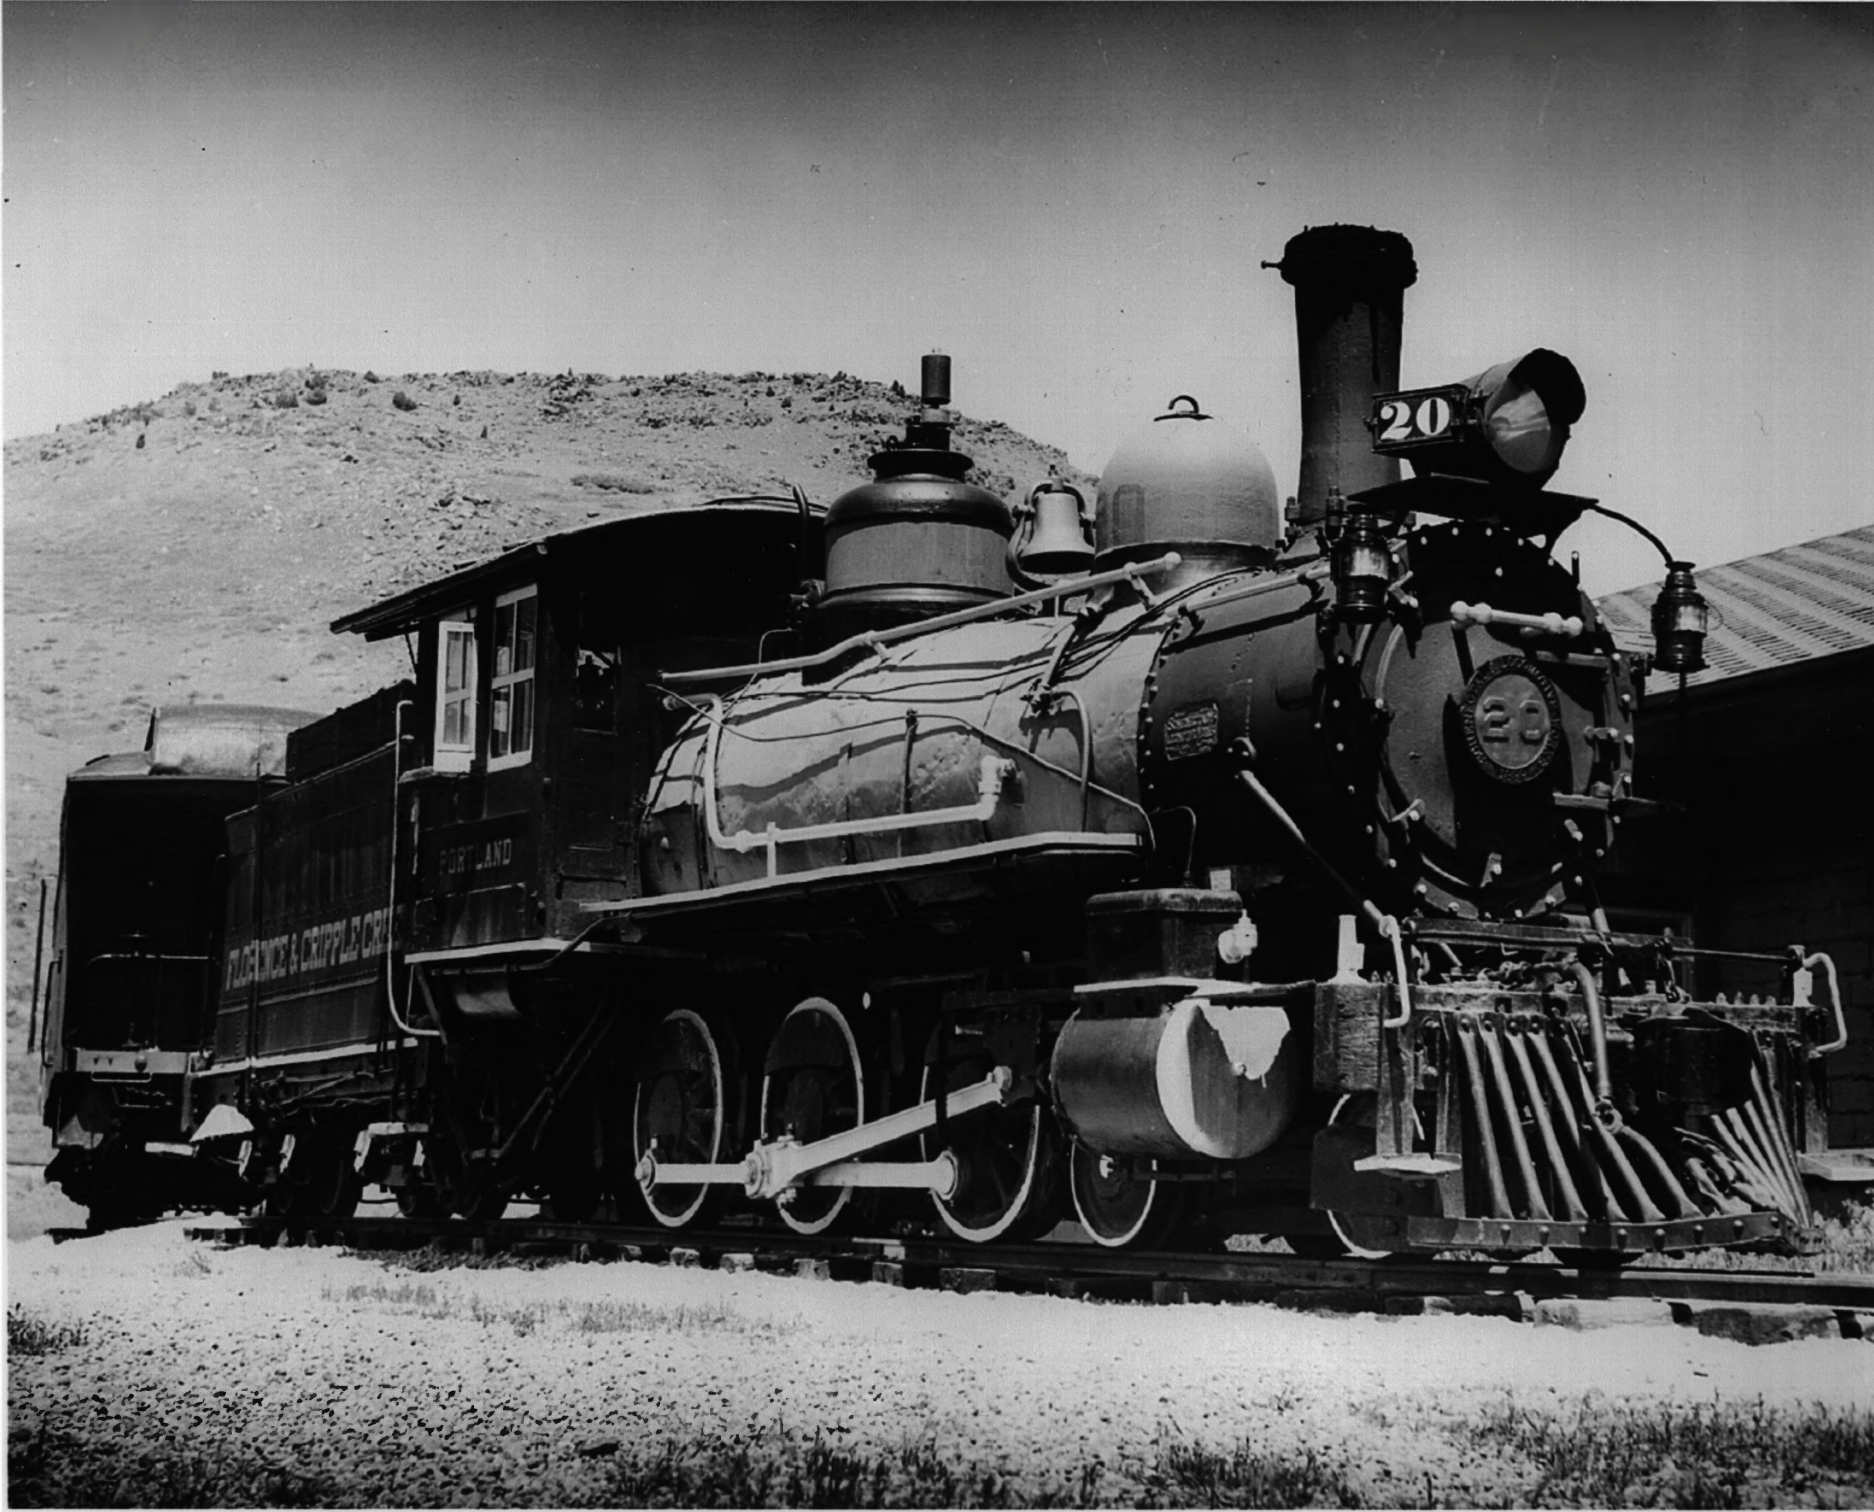

Rio Grande Southern Railroad Engine No. 20
Jefferson County, CO

#1

20

PORTLAND

WHEELS & CRIPPLE CREEK

Rio Grande Southern Railroad Engine No. 20

Jefferson County, Co

2

Rio Grande Southern Railroad Engine No. 20
Jefferson County, CO

#4

DEN PUB LIB WEST. HIST.

OTTO PERRY

OP - 14580

RICO, CO

RGS 20

VIEW EAST

1923

Rio Grande Southern Railroad Engine No. 20
Jefferson County, Co

Photo # 5

RGs 20 ABOUT TO LEAVE RIDGWAY, CO

22 SEPT 1940

WILLIAM MONYPENNY PHOTO

VIEW S.W.

Rio Grande Southern Railroad Engine No. 20
Jefferson County, Co

RMRRR FAN TRIP

VIEW EAST

Rio Grande Southern Railroad Engine No 20
Jefferson County, CO

Photo # 8

RG S 20 AT LEOPARD CREEK

30 MAY 1947

VIEW N.W.

RIDGWAY, CO. MAY 30, 1947.