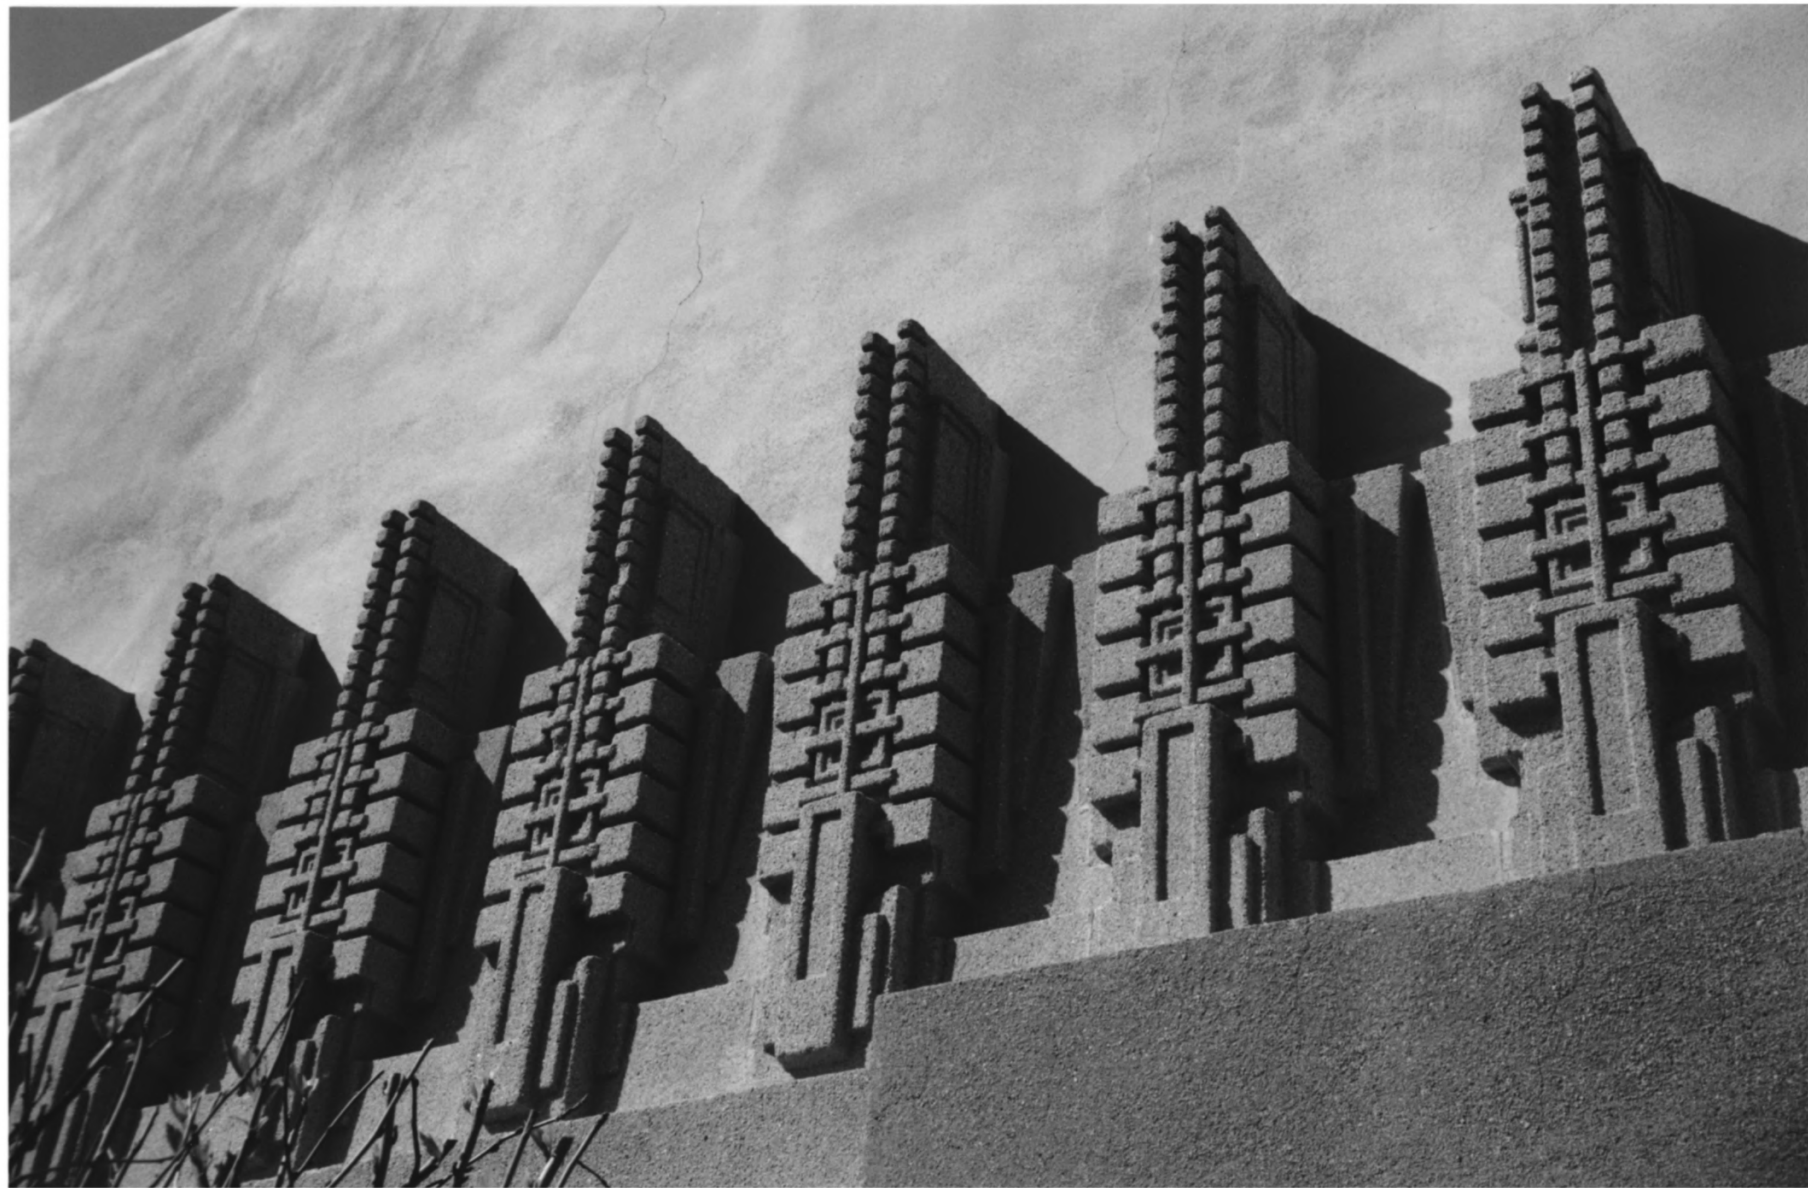

LOS ANGELES, CALIFORNIA

THOMAS KOESTER

15 MARCH 2006

NEGATIVE: HOLLYHOCK HOUSE

ALINE BARNSDALL RESIDENCE, HOLLYHOCK FINIAL

#14

ALINE BARNSDALL RESIDENCE / RESIDENCE "A"
LOS ANGELES, CALIFORNIA

THOMAS KOESTER