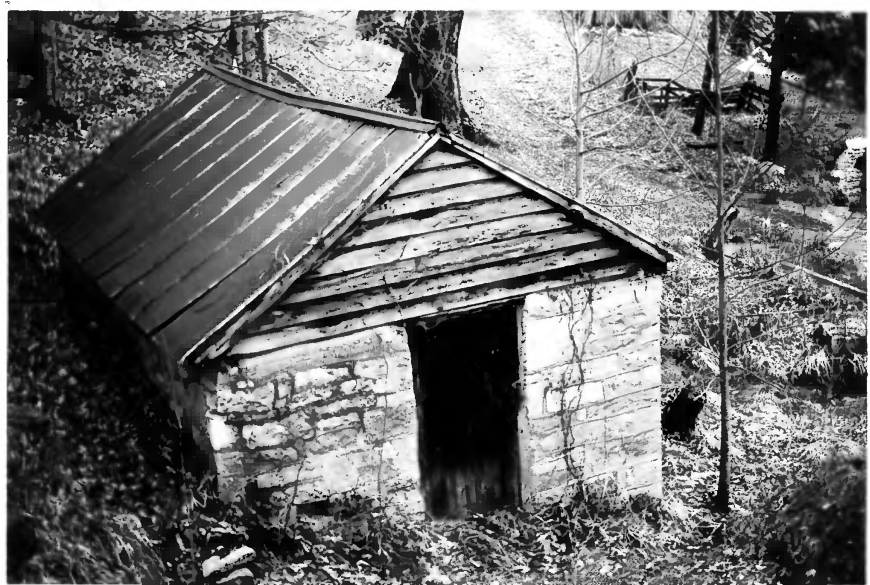

KENTUCKY HERITAGE COUNCIL
STATE HISTORIC PRESERVATION OFFICE
FRANKFORT, KENTUCKY 40601

Name Jesse Kirby Springhouse(WA-198)(Early Stone)

Location Warren County, Kentucky

Photographer Carolyn Murray Wooley

Date Taken March 1984

Negative Location Kentucky Heritage Council

View east front

Photo # 1 of 9

KENTUCKY HERITAGE COUNCIL
STATE HISTORIC PRESERVATION OFFICE
FRANKFORT, KENTUCKY 40601

Name Jesse Kirby Springhouse(WA-198)(Early Stone)