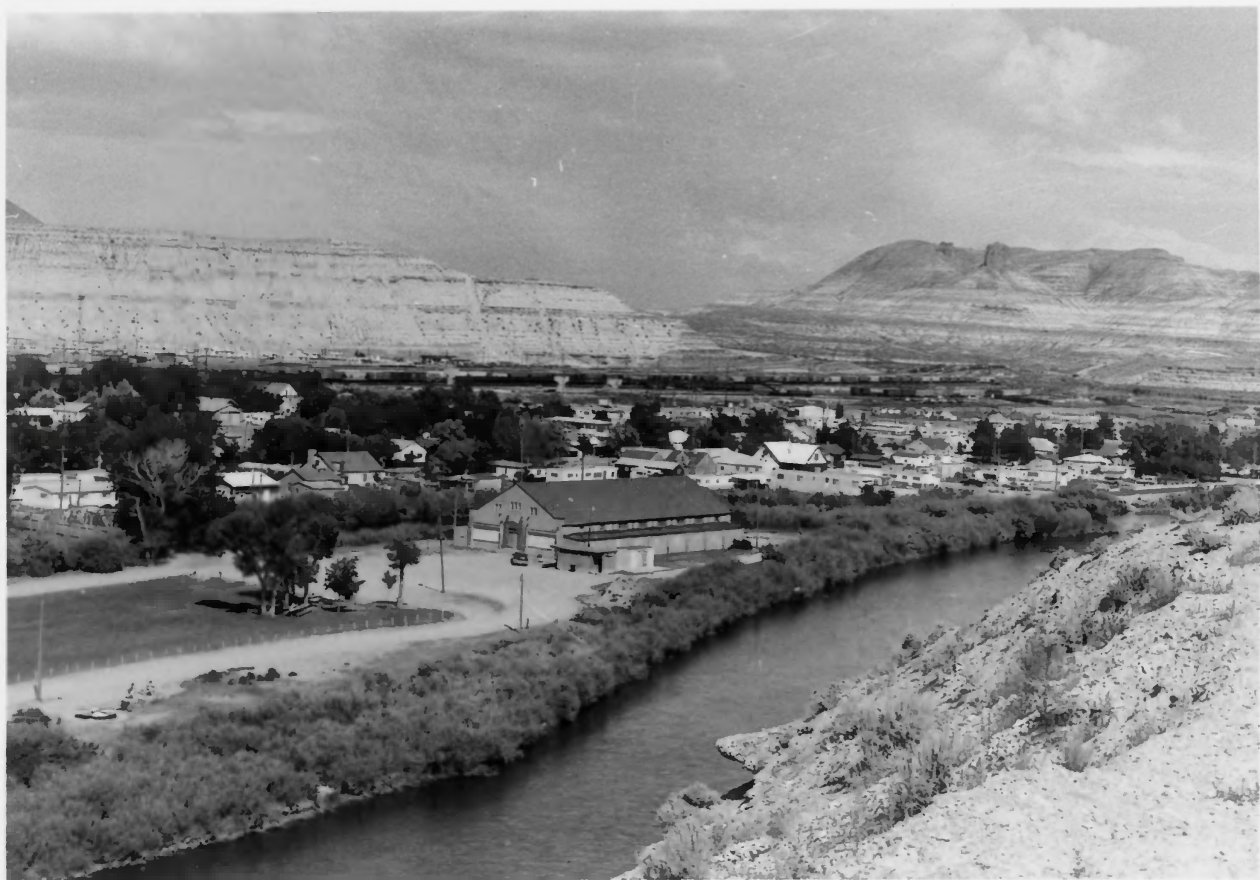

1 NAME

HISTORIC

Expedition Island

AND/OR COMMON

Expedition Island

2 LOCATION

CITY, TOWN

Green River

____ VICINITY OF

COUNTY

Sweetwater

STATE

Wyoming

3 PHOTO REFERENCE

PHOTO CREDIT Stephen Lissandrello

DATE OF PHOTO August 1975

NEGATIVE FILED AT Historic Sites Survey, NPS
1100 L Street, NW., Washington, D.C. 20240

4 IDENTIFICATION

DESCRIBE VIEW, DIRECTION, ETC. IF DISTRICT, GIVE BUILDING NAME & STREET

PHOTO NO.

Facing northwest across Green River to northern section, Expedition Island