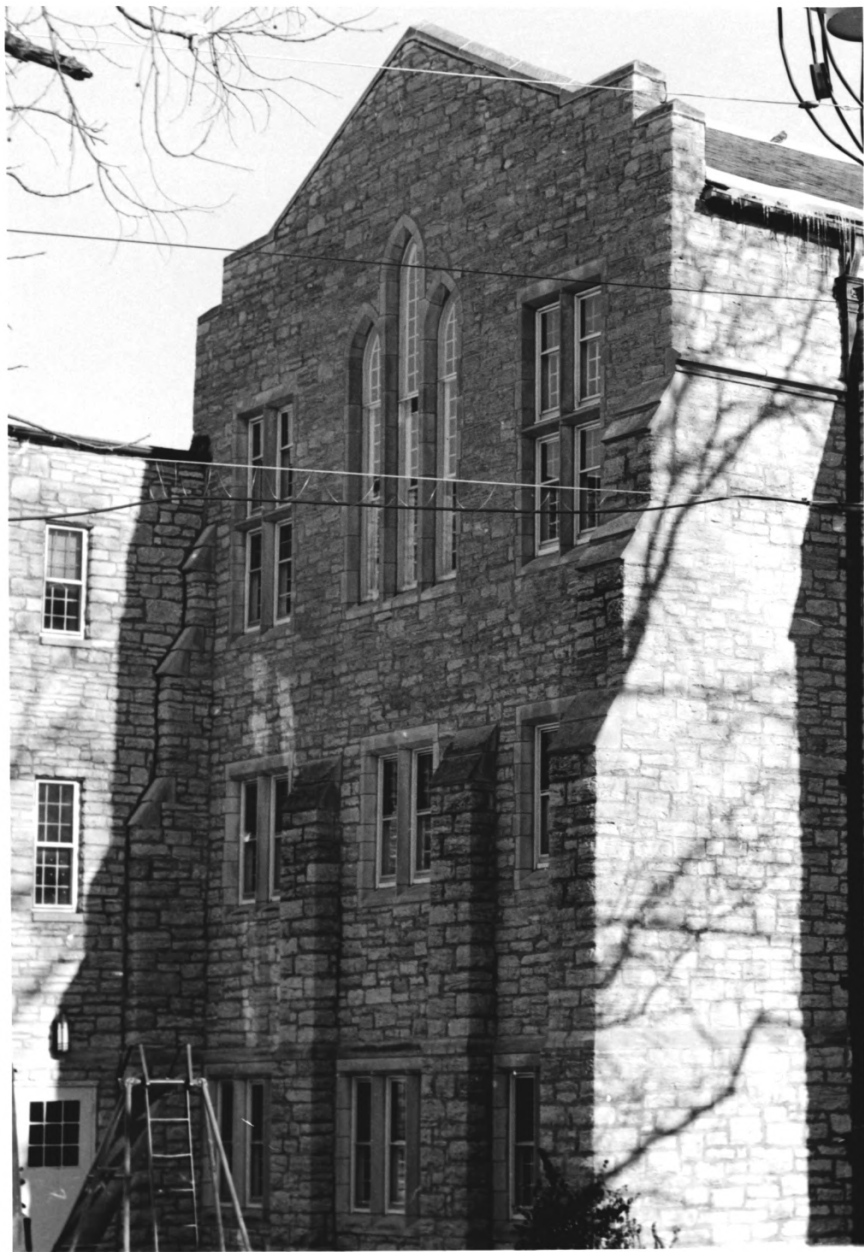

Second Presbyterian Church  
Lexington  
Fayette *CD*  
Kentucky

Clyde T. Burke,  
253 Market Street, Lexington, Ky.  
February, 1980

Photo *1/8* Facade from northeast.

Second Presbyterian Church  
Lexington  
Fayette *Co.*  
Kentucky

Clyde T. Turke  
253 Market Street, Lexington, Ky.  
February, 1980

Photo  $2/8$  View of sanctuary and tower from northwest.

Second Presbyterian Church  
Lexington  
Fayette Co.  
Kentucky

Clyde T. Burke  
253 Market Street, Lexington, Ky.  
February, 1980

Photo 3 ~~8~~ East transept and original education wing  
from northeast.

Second Presbyterian Church  
Lexington  
Fayette *Co.*  
Kentucky

Clyde T. Burke  
253 Market Street, Lexington, Ky.  
February, 1980