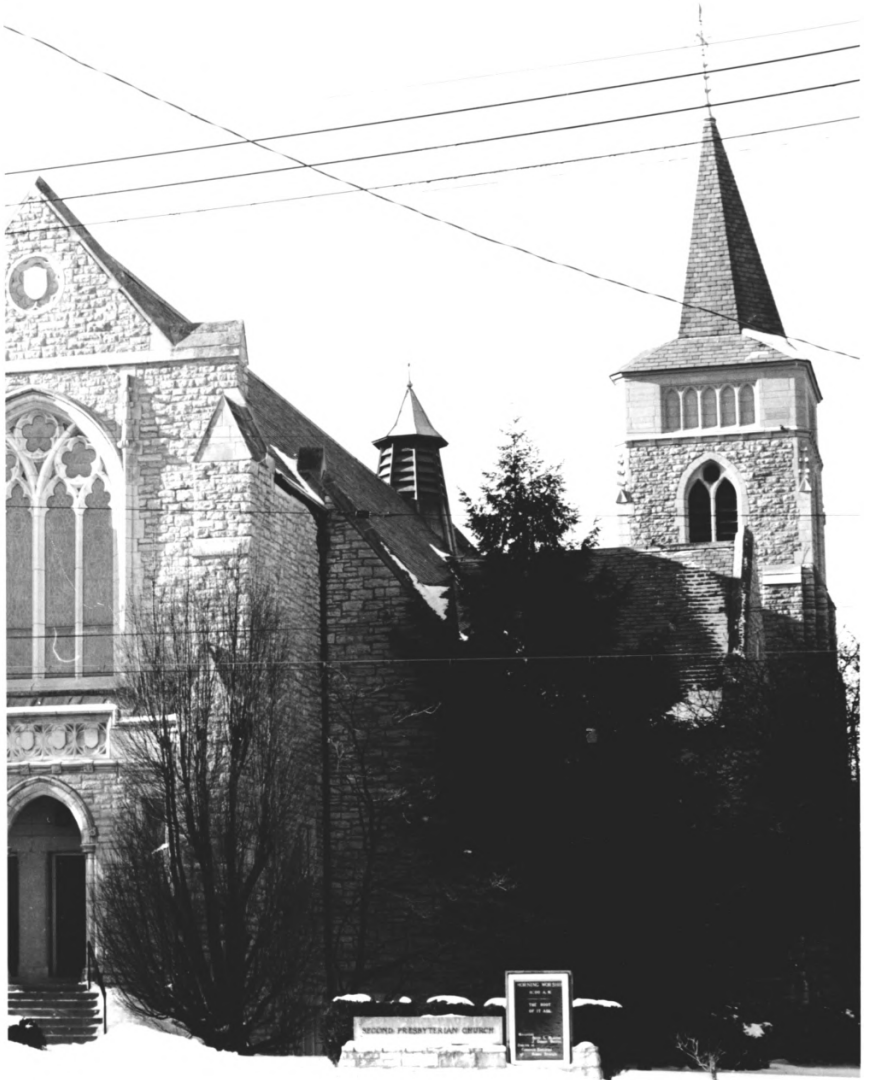

Second Presbyterian Church  
Lexington  
Fayette *CD*  
Kentucky

Clyde T. Burke,  
253 Market Street, Lexington, Ky.  
February, 1980

Photo *1/8* Facade from northeast.

Second Presbyterian Church  
Lexington  
Fayette *Co.*  
Kentucky

Clyde T. Turke  
253 Market Street, Lexington, Ky.  
February, 1980

Photo  $2/8$  View of sanctuary and tower from northwest.

Second Presbyterian Church  
Lexington  
Fayette Co.  
Kentucky

Clyde T. Burke  
253 Market Street, Lexington, Ky.  
February, 1980