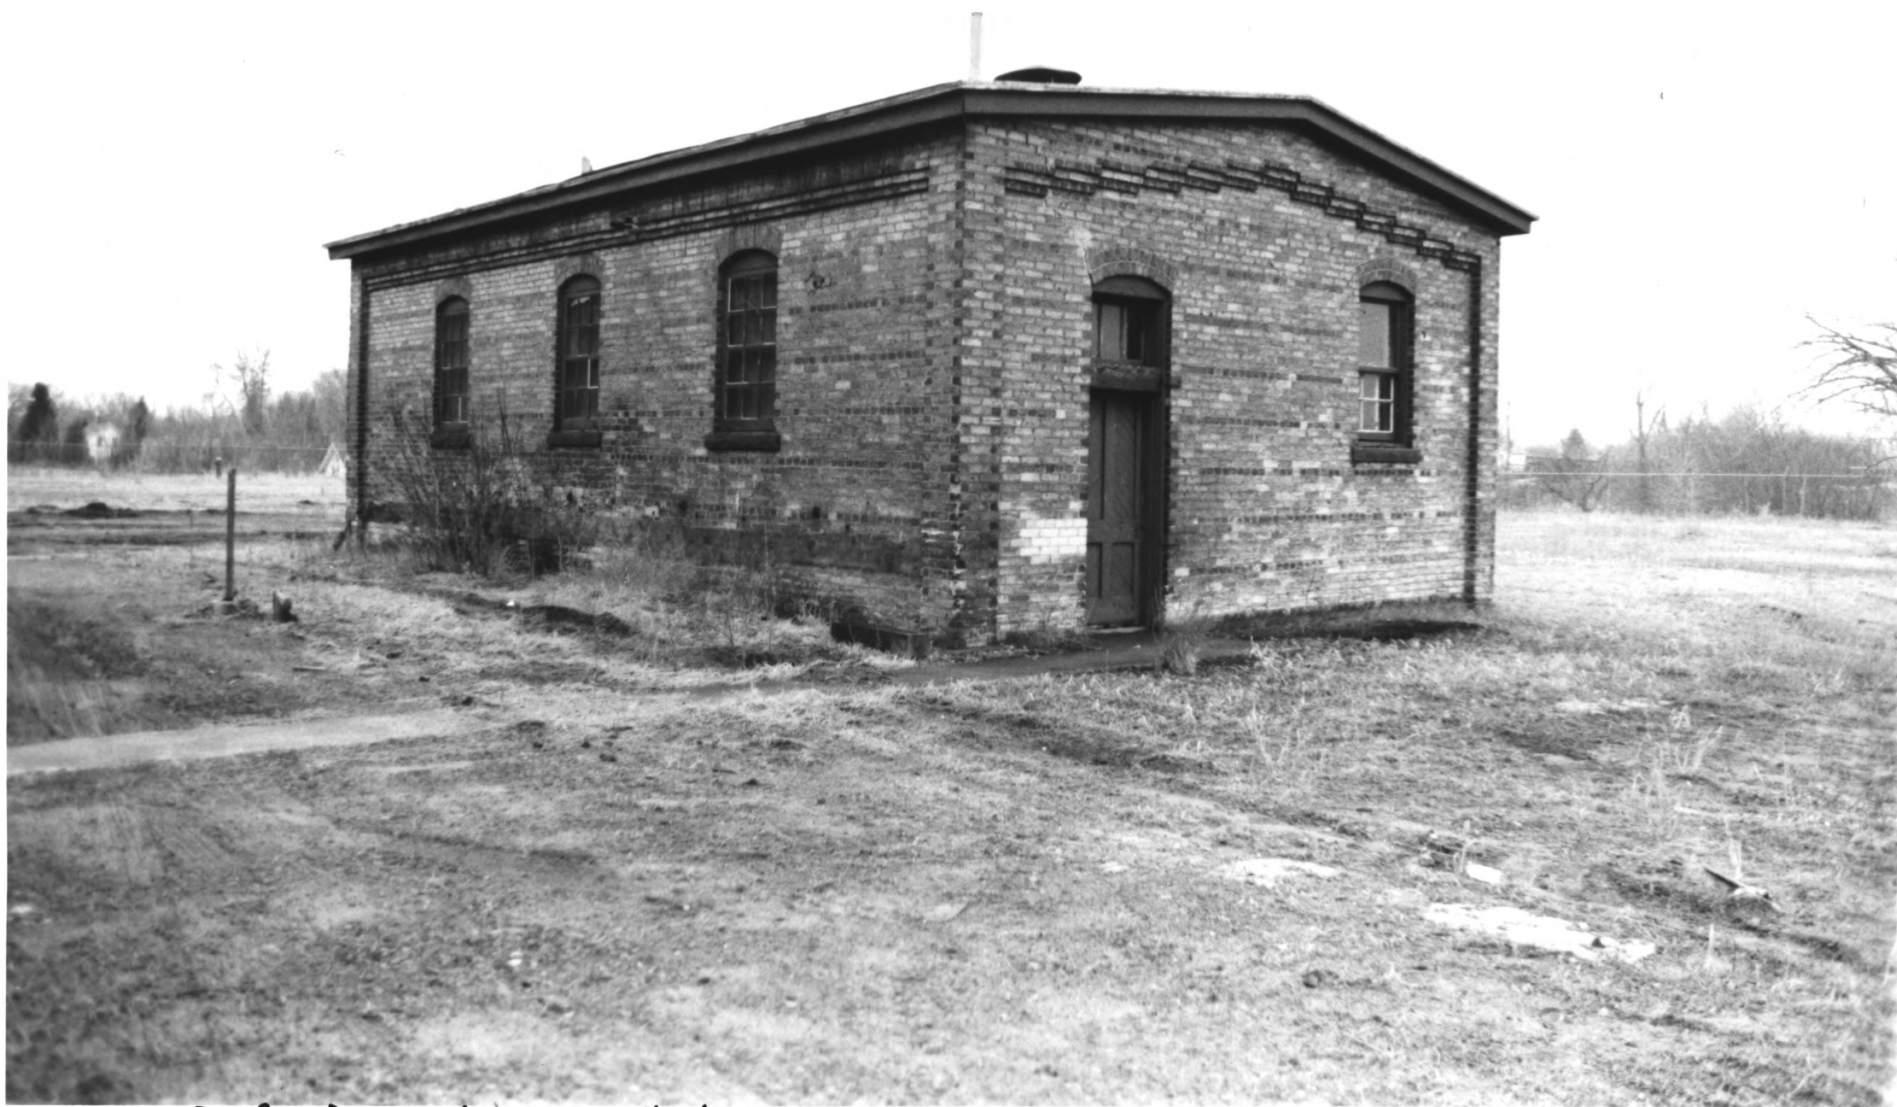

NORTHERN PACIFIC RAILROAD SHOPS HISTORIC DISTRICT
LAVATORY BUILDING # 10
CROW WING CO., MN
09979-6