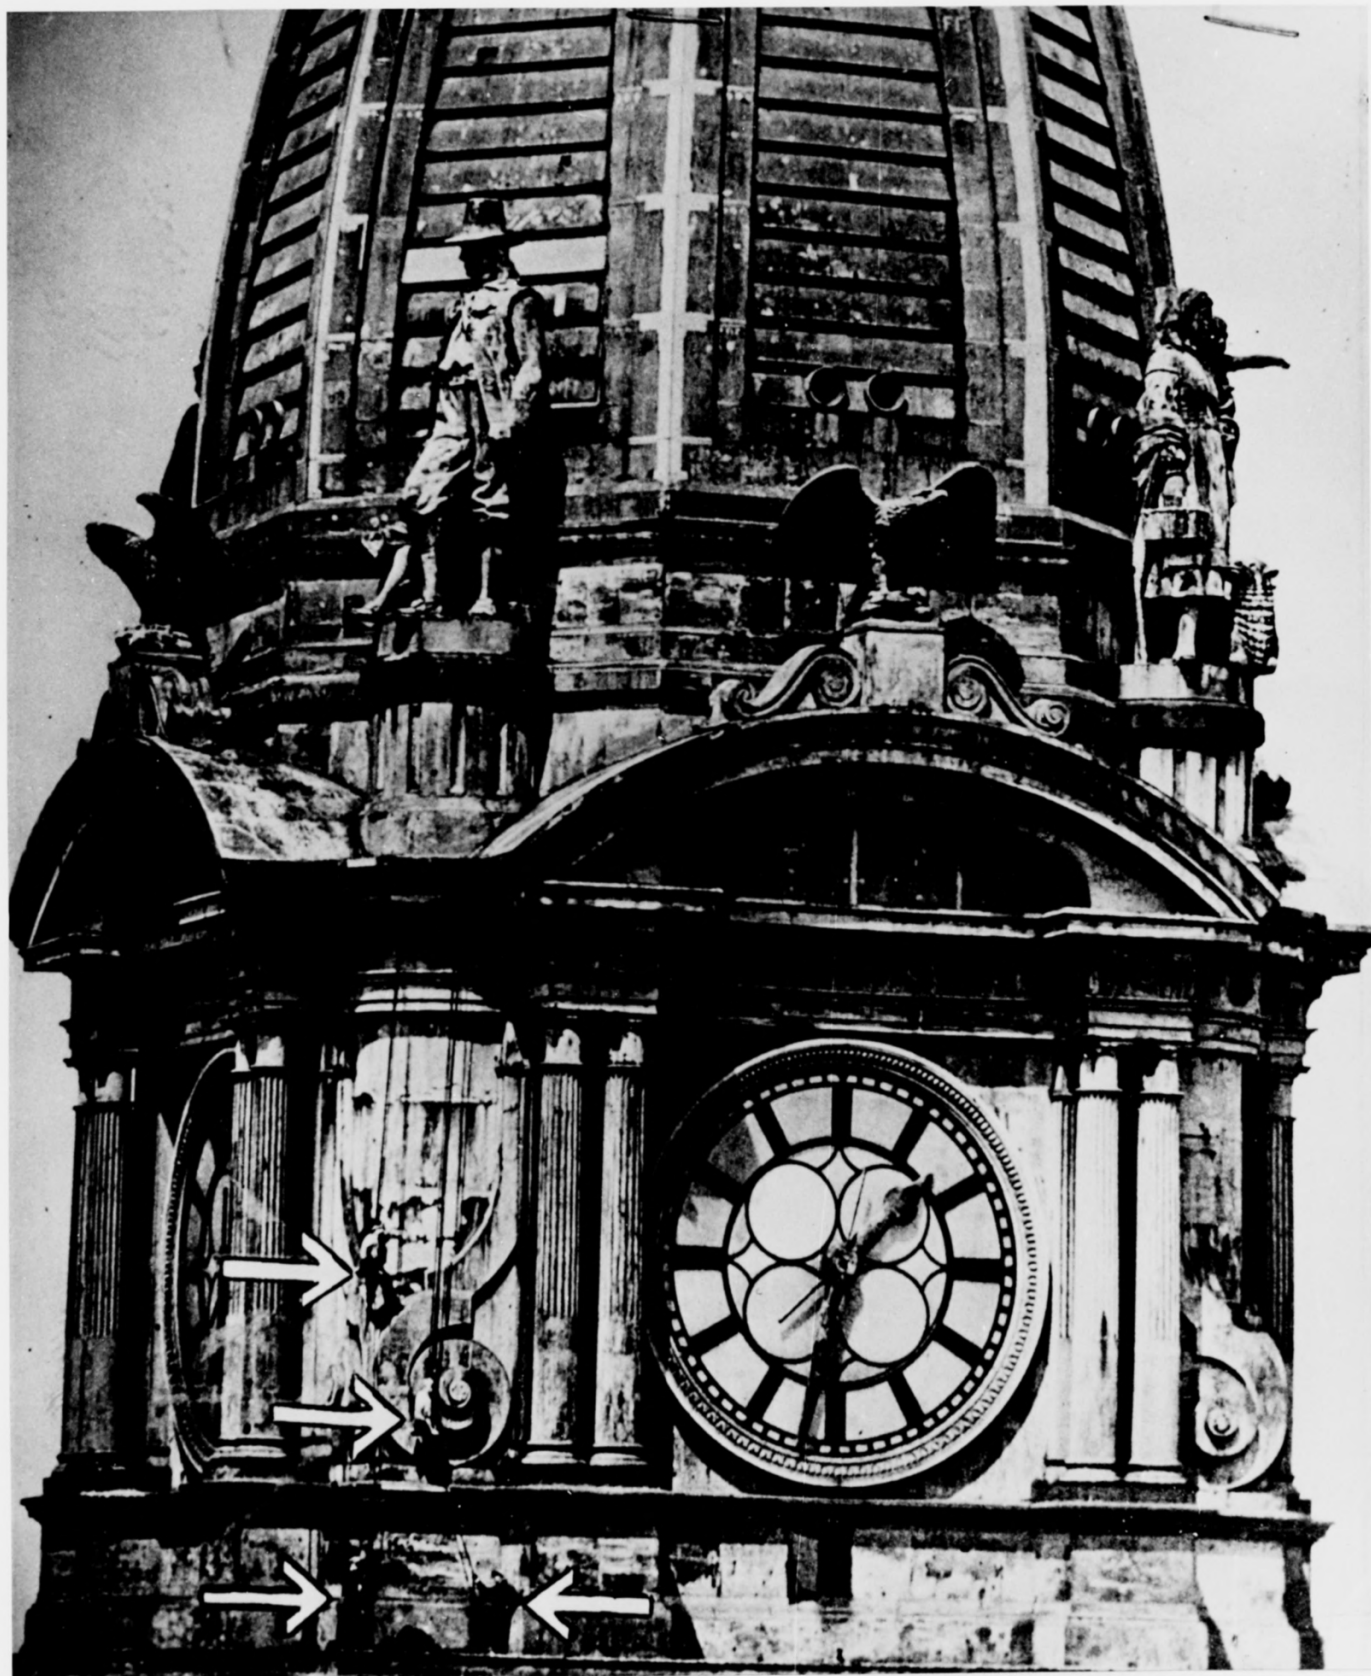

6895. The City of Brotherly Love.

Broad Street Looking North

(Copy of Stereogram sent to F.P.A.A. by David Selin)

Febr. 1887

Public Building, Philadelphia

City Hall, Tower in Construction

(Copy of Stereoptican lent to F.P.A.A. by David Sellen)

Philadelphia City Hall under construction

Photo: City of Philadelphia Archives

Philadelphia City Hall  
Inner courtyard

Photo: City of Philadelphia Archives

Philadelphia City Hall, Philadelphia, Pennsylvania  
Clock Tower

Photo: City of Philadelphia

Philadelphia City Hall  
Mayor's reception room

Photo: City of Philadelphia Archives

Philadelphia City Hall  
City council chamber, 1910

Photo: City of Philadelphia Archives

Philadelphia City Hall  
East vestibule, 1910