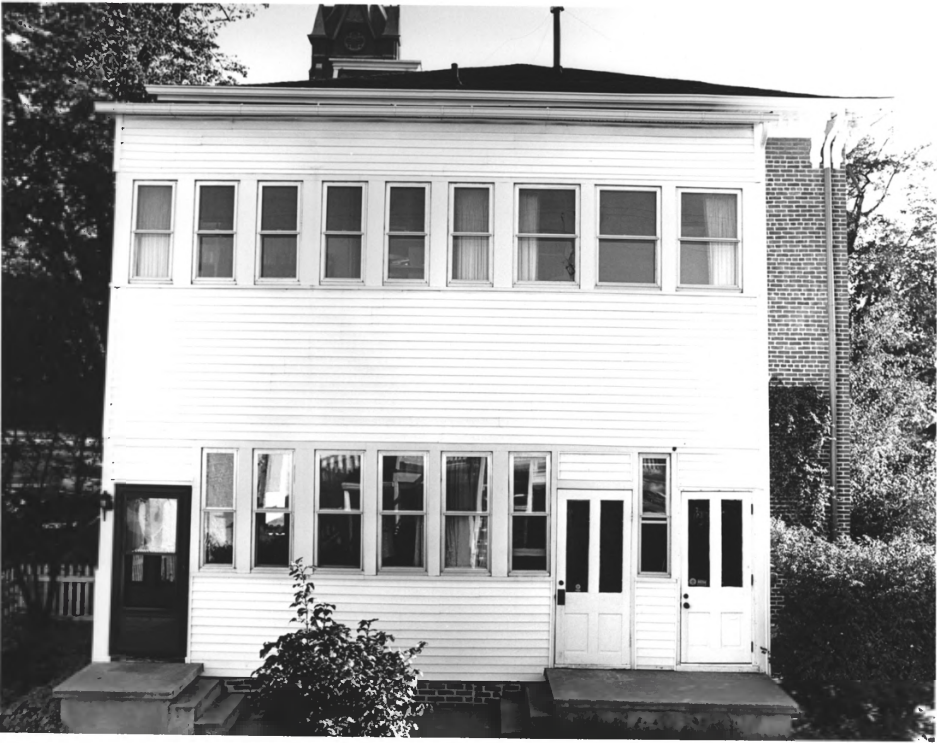

JAMES WARD HOUSE

LAFAYETTE, IN

NATALIE LEIMKUHLER

16 OCT 1987

101 E. STADIUM, WEST LAFAYETTE, IN 47906

LOOKING NORTH

#1

JAMES WARD HOUSE

LAFAYETTE, IN

NATALIE LEIMKUEHLER

16 OCT 1987

101 E. STADIUM, W. LAFAYETTE, IN

LOOKING EAST

2

JAMES WARD HOUSE

LAFAYETTE, IN

JASON MARTIN

16 OCT 1987

701 N. ELM, ZIONSVILLE, IN

LOOKING SOUTH

#3

JAMES WARD HOUSE
LAFAYETTE, IN
NATALIE LEIMKUEHLER
16 OCT 1987
101 E. STADIUM, W. LAFAYETTE
LOOKING SOUTHWEST
#4

1. JAMES WARD HOUSE
2. LAFAYETTE, IN
3. JASON MARTIN
4. 16 OCT. 87
5. 701 N ELM ST. ZIONSVILLE IN 46077
6. LOOKING SOUTH
7. # 5