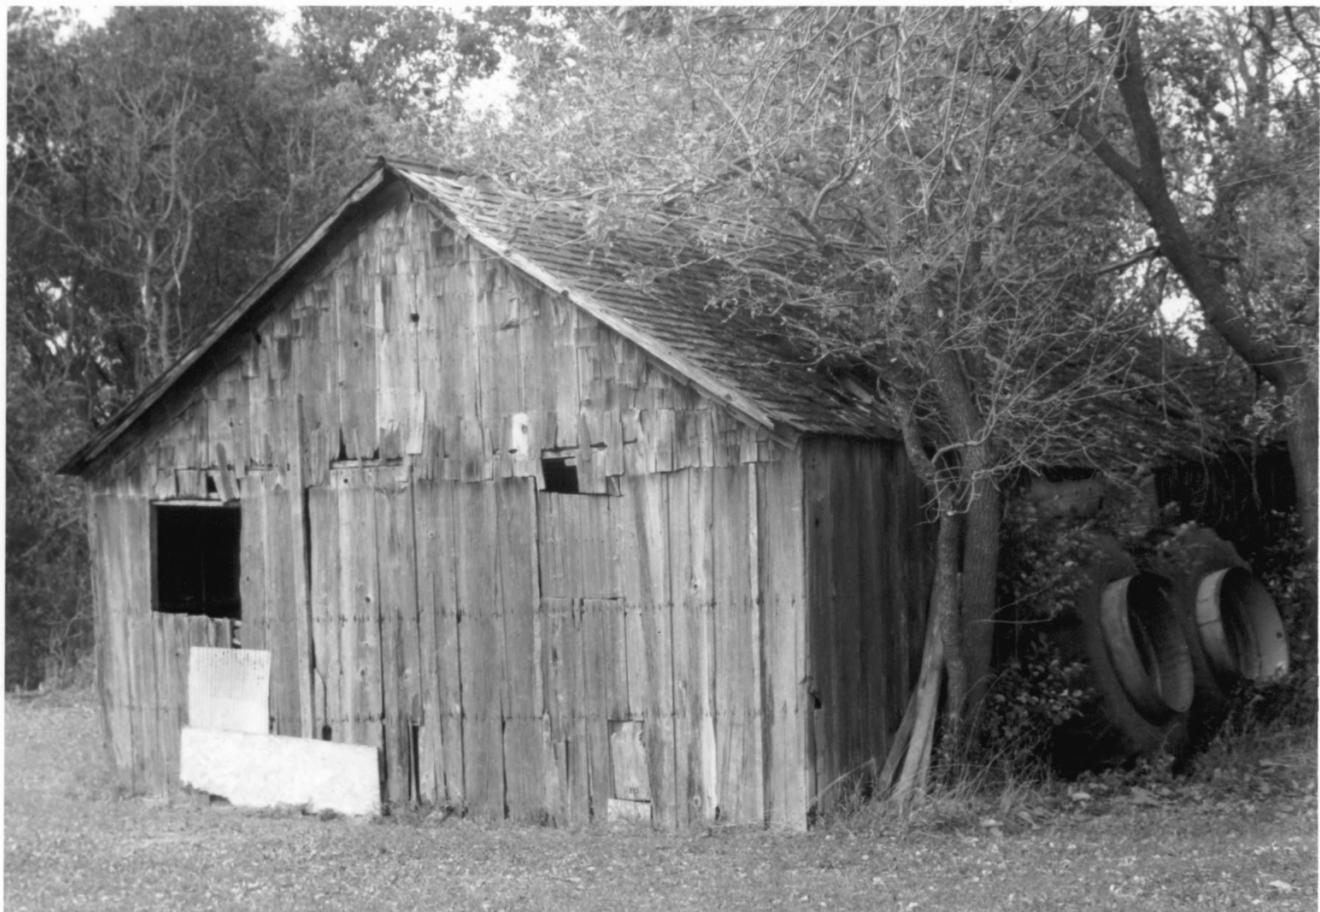

West

33.2

Mary Mantley Property  
Lake Badus Rural Historic District  
Lake County South Dakota

April 2003

SD SITPO

Lynda B Schwan

South

28.1