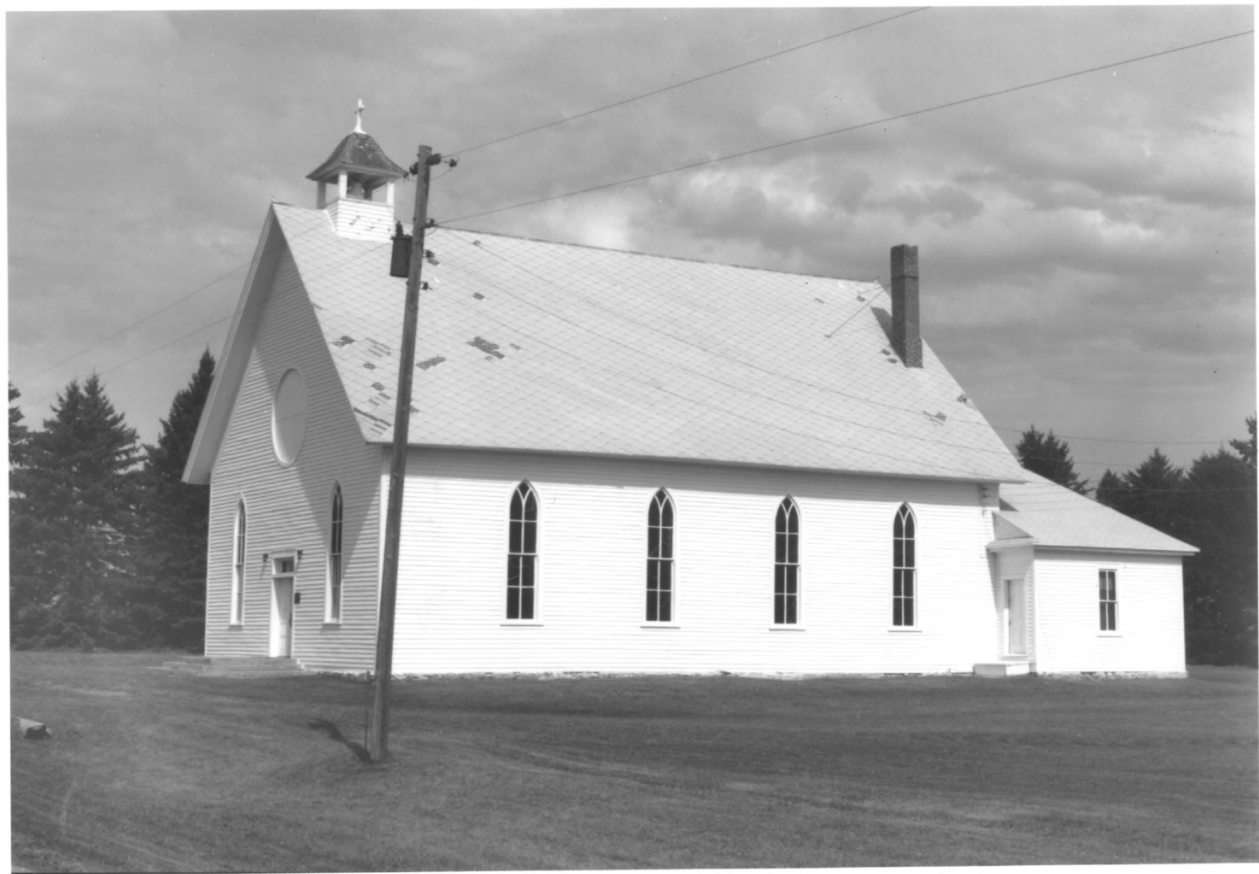

Westerly Group

September 1998

SDSHPO

North

21

St Ann's Catholic Church  
Lake Badus Rural Historic District

Lake Co, South Dakota

Westerly Group