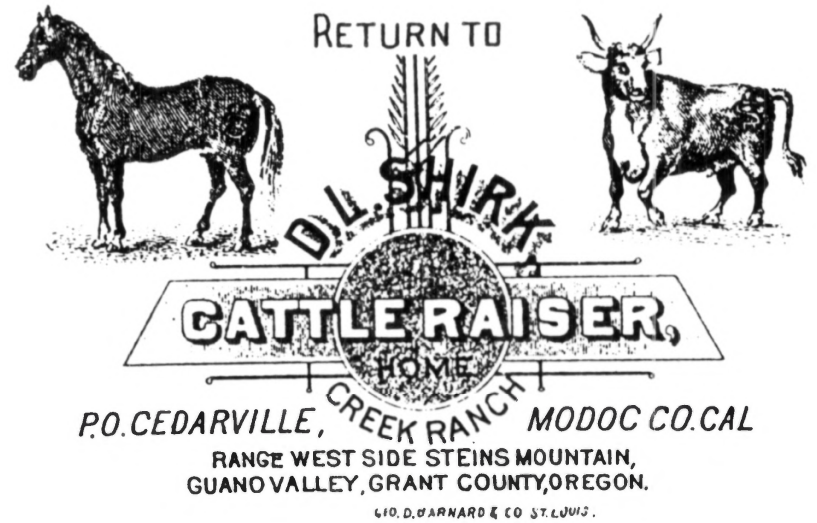

SHIRK RANCH  
Lake County, Oregon

26/31

SHIRK RANCH  
Lake County, Oregon

27/31

DAVID LAWSON SHIRK  
*at the age of 28 years*

Reproduction of design used as corner card for envelopes

Final Paper

SENRK RANCH  
Lake County, Oregon