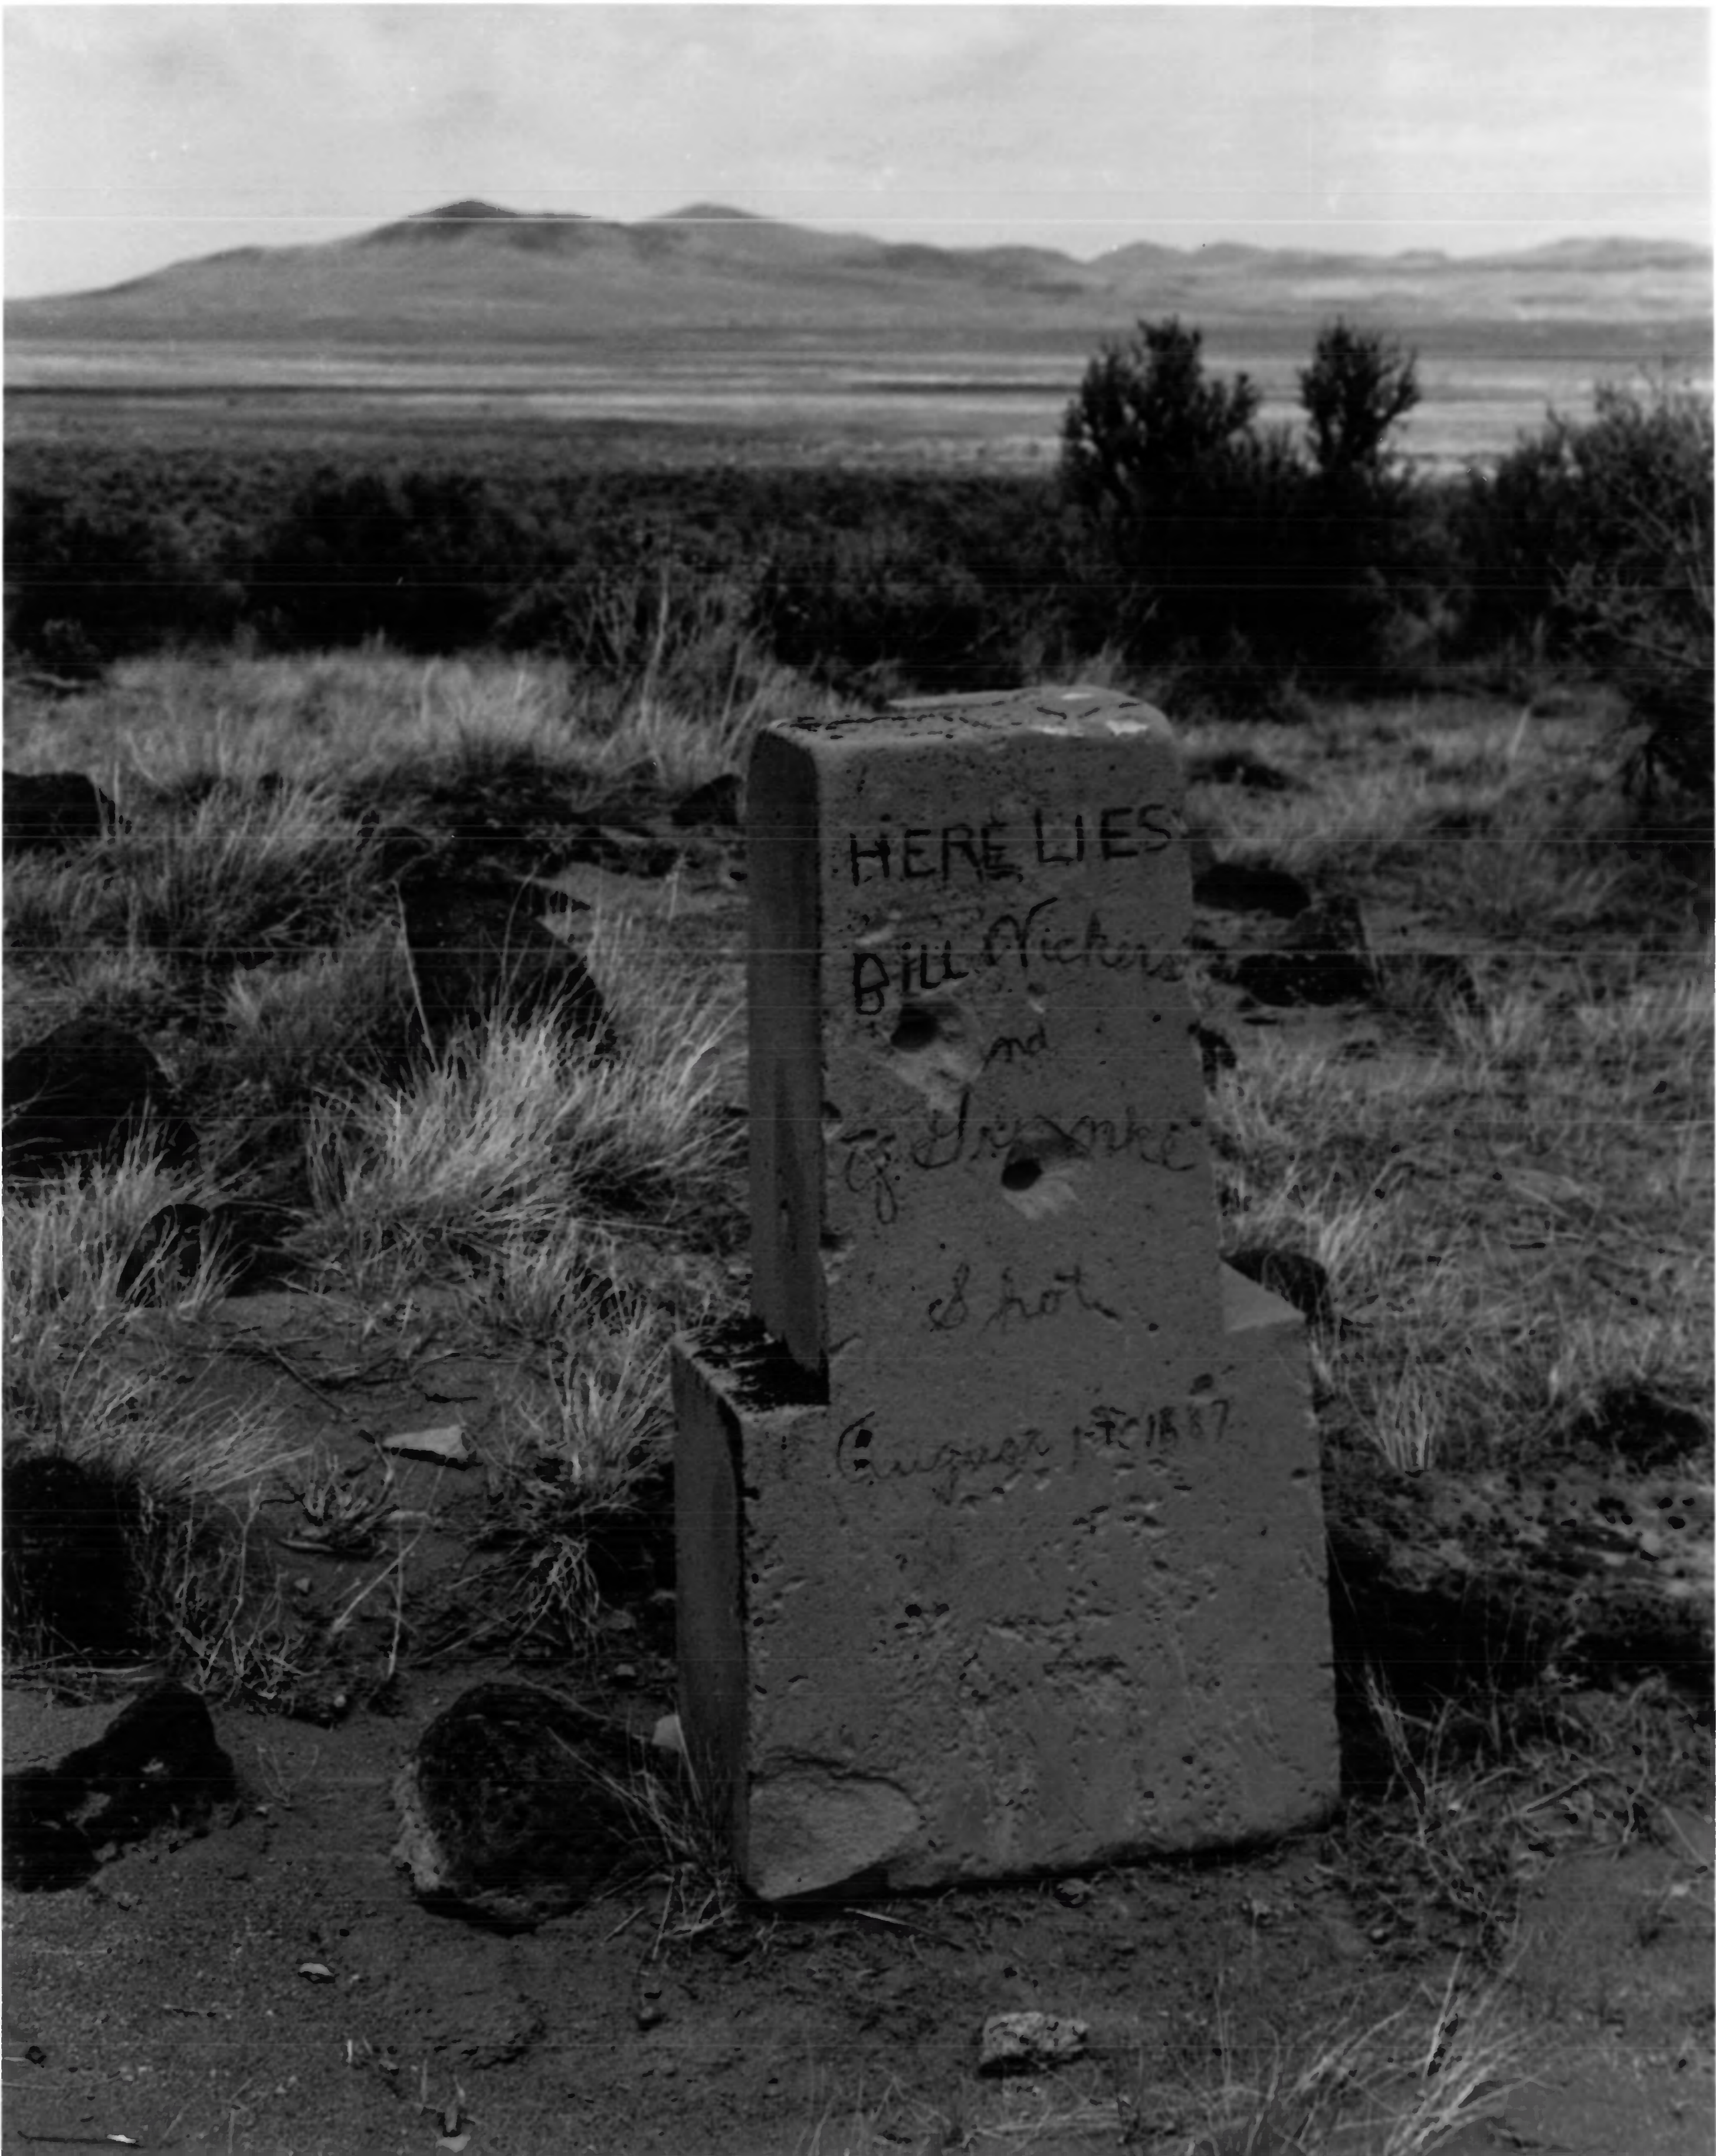

HERE LIES

Bill Nichols

and

G. J. ...

shot

August 1918