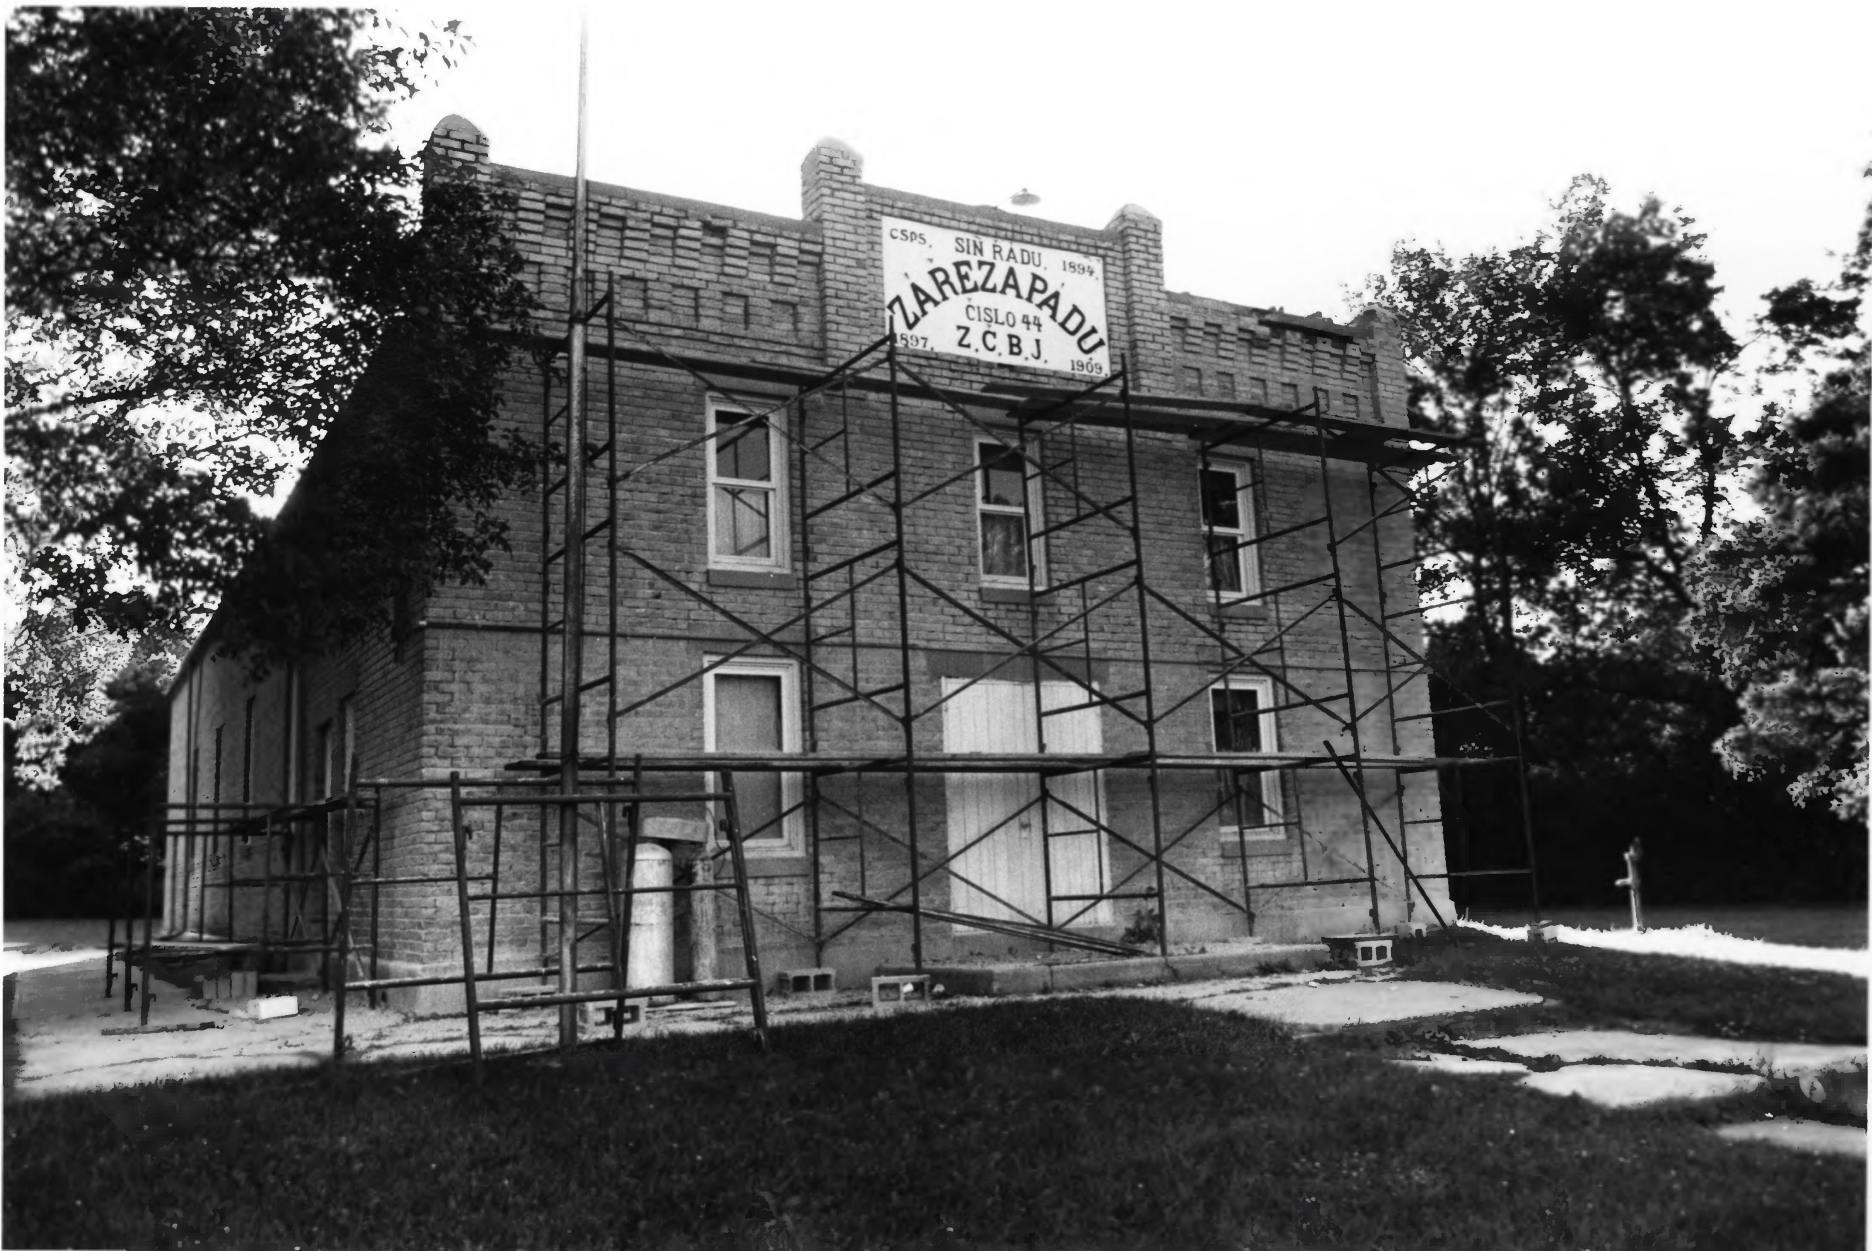

CSPS. SIN RADU. 1894
ZAREZAPADU
CISLO 44
1897. Z.C.B.J. 1909

07045 #16

Lodge Zare Zapadu No. 44
Hayward Township, vic. of
Hayward, MN; Freeborn County
Norene Roberts
1984
Minnesota Historical Society,
690 Cedar St., St. Paul, MN
Looking west
07045/16

From the Collection of the
MINNESOTA HISTORICAL SOCIETY

*DO NOT REPRODUCE
WITHOUT WRITTEN PERMISSION*

NOTICE:
**This Material may be
protected by Copyright
Law (Title 17 U.S. Code)**

07045 #17

Lodge Zare Zapadu No. 44
Hayward Township, vic. of
Hayward, MN; Freeborn County
Norene Roberts
1984
Minnesota Historical Society,
690 Cedar St., St. Paul, MN
Looking southwest
07045/17