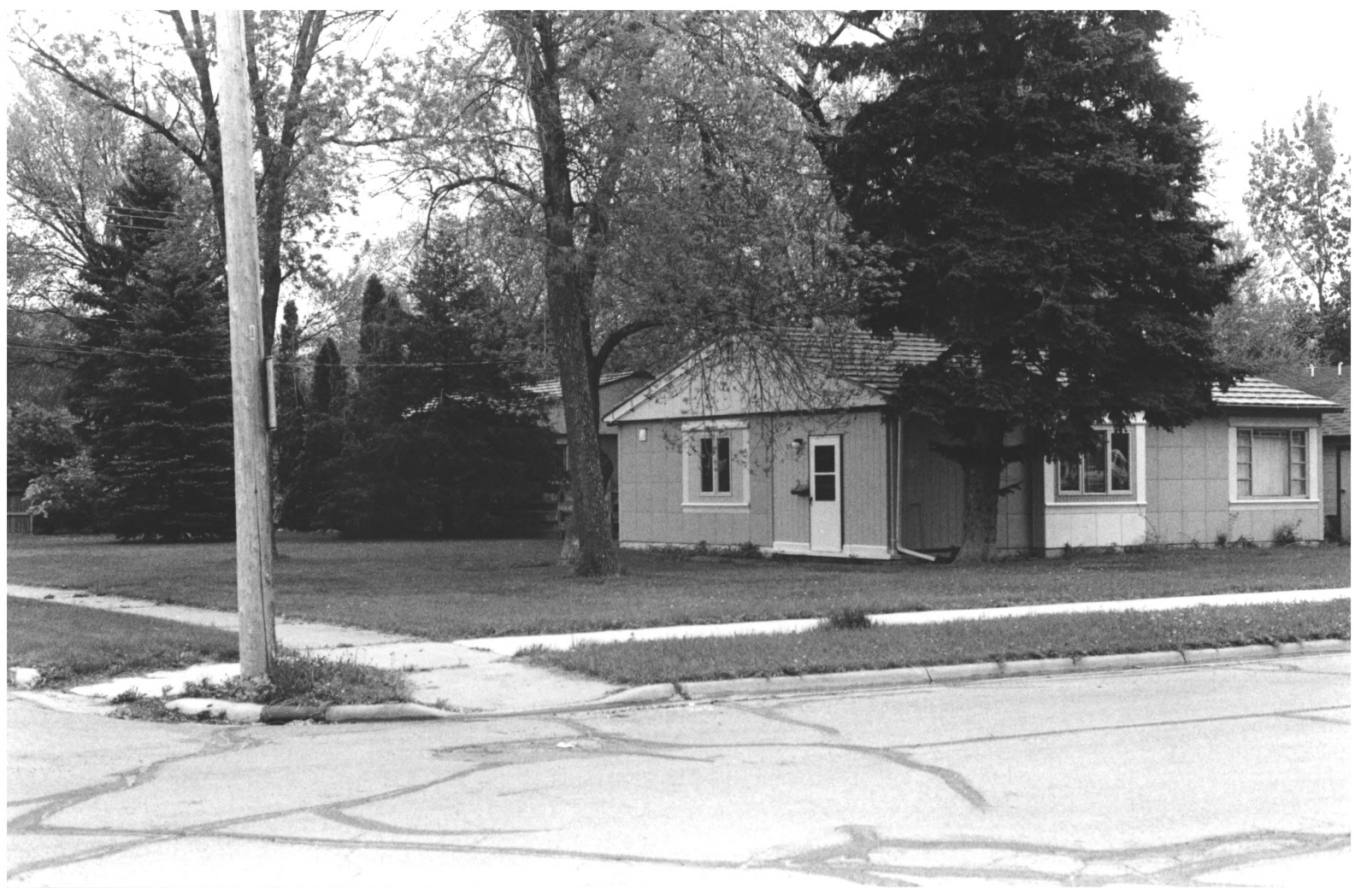

(Lustron Houses
in SD MPS) #1

1. 824 S. Miller
MITCHELL LUSTON HISTORIC DISTRICT
2. DAVISON CO, SD
3. MARK ELLIOT
4. MARCH, 1998
5. SD SAPO
6. Looking from West, Camera Facing East
7. #1

1. 720 Foss Place
MITCHELL LISTON HISTORIC DISTRICT

(Luston Houses
in SD maps)

#2

2. DAVISON CO, SD

3. MARK ELLIOT

4. MARCH 1998

5. SD SHPD

6. Looking from west, AREA FACING EAST.

7. #2

1. 819 VINCENT PLACE
MITCHELL LUSTON HISTORIC DISTRICT (Luston Houses #3
in SD MPS)
2. DAVISON CO, SD
3. MARK ELLIOT
4. MARCH 1998
5. SD SHPO
6. LOOKING FROM WEST, AREA FACING EAST
7. #3

1. 720 Koss Place
MITCHELL LUSTON HISTORIC DISTRICT
2. DAVISON CO, SD
3. MARIE ELLIOT
4. JANUARY, 1995
5. SD SHPO
6. Looked from SOUTHEAST, CAMERA FACING NW
7. # 4

4

(Luston Houses
in SD MPS)

1. 819 VINCENT PLACE

MITCHELL WITHIN HISTORIC DISTRICT

H5

2. DARWIN CO, SD

3. MARK ELLIOT

4. JANUARY 1998