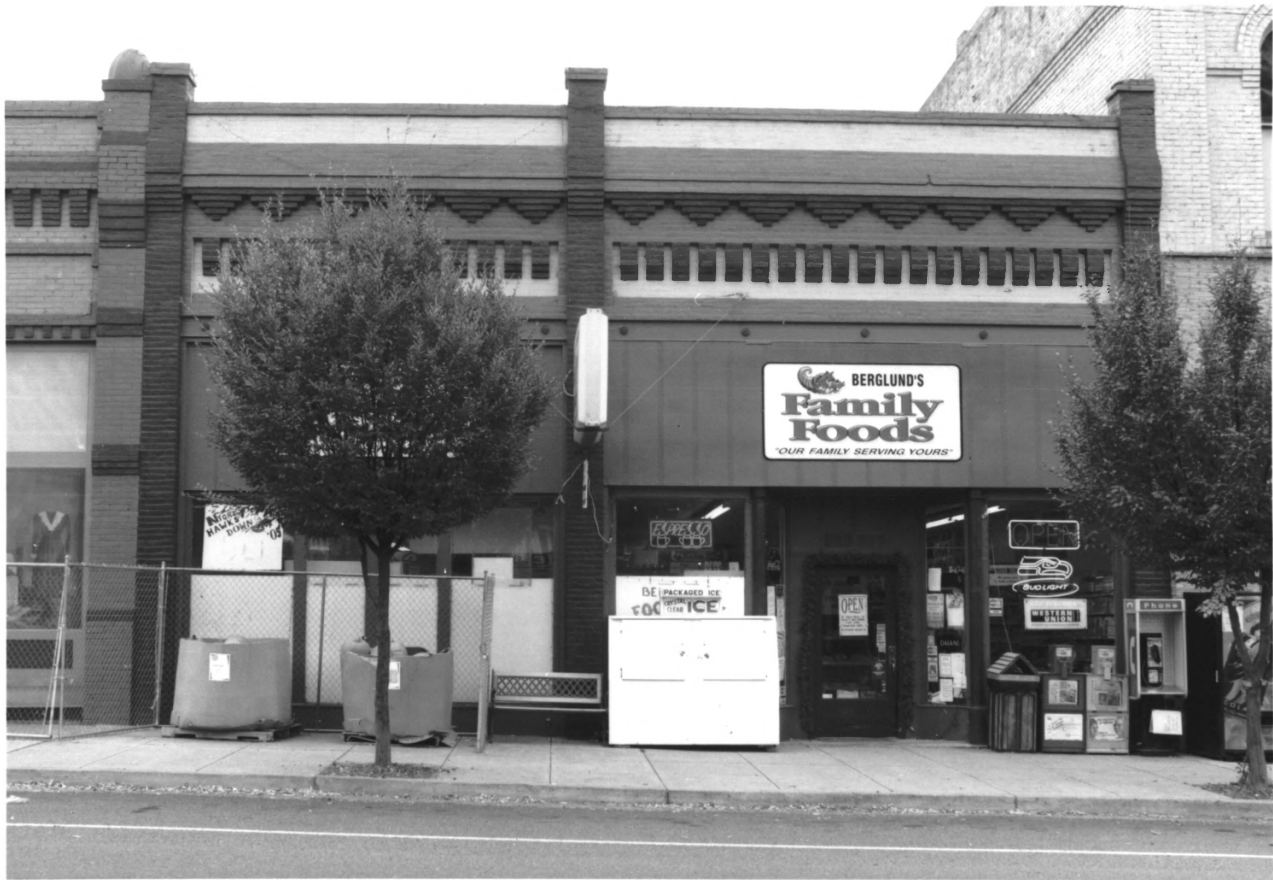

BERGLUND'S
**Family
Foods**
"OUR FAMILY SERVING YOURS"

HARLEY BROS

ICE PACKAGED ICE

OPEN

BUD LIGHT

WALKER

OPEN

FRIDGE