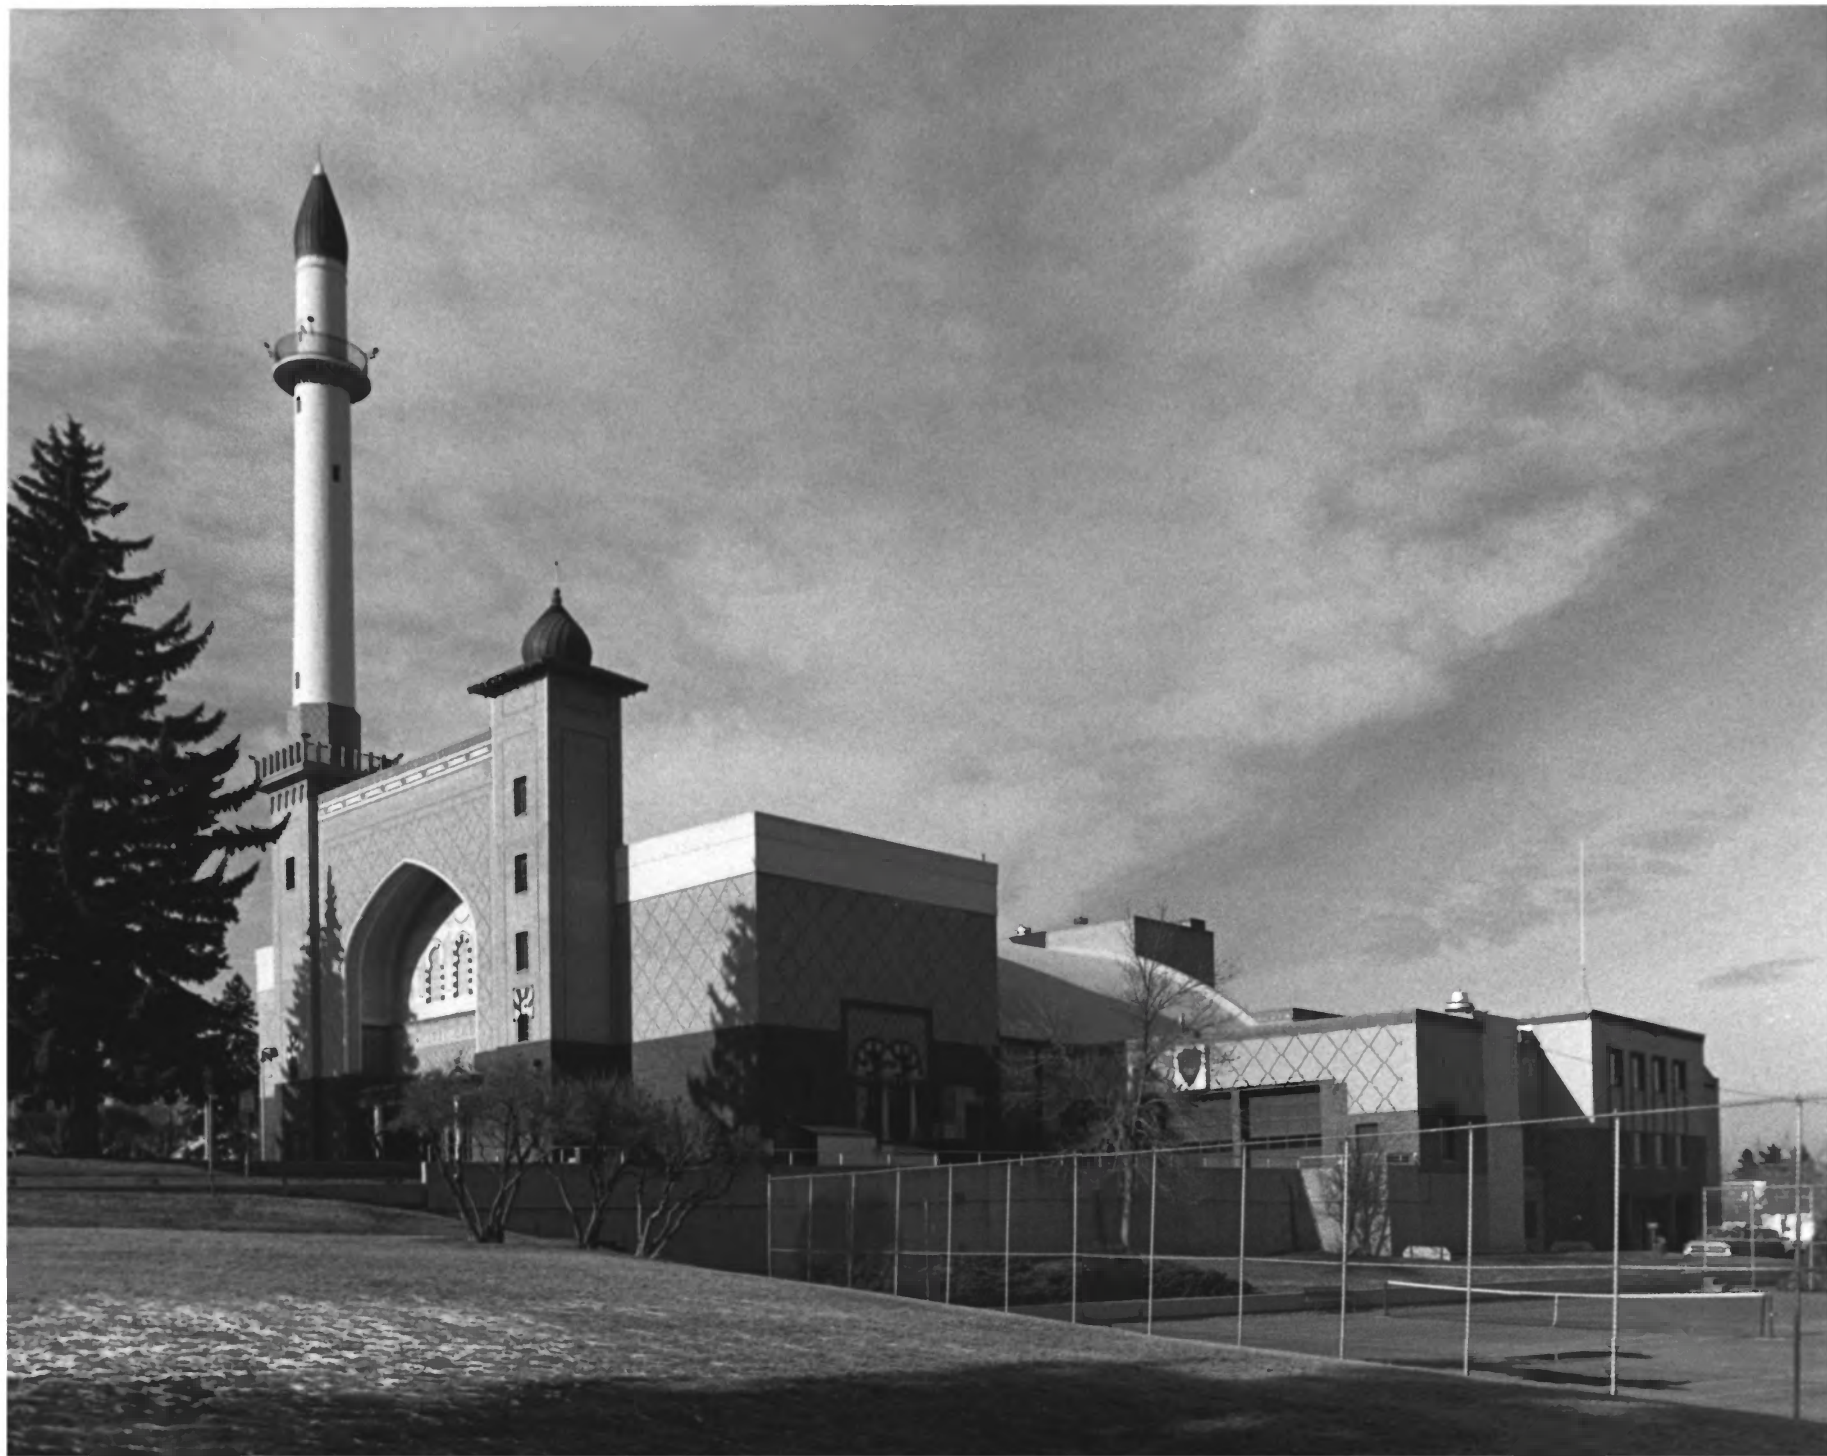

Helena Civic Center - 1987 PHOTO - NORTH/WEST VIEW - Corner Stuart & Benton

Algeria Shrine Temple
Corner of Neill and Park Avenues
Helena, Montana Lewis and Clark County
Photographer: Marilyn Evans, Helena Civic
Center, Helena, Montana
Date of Photograph: October, 1987
View: Looking southeast

HELENA CIVIC CENTER - 1987 PHOTO - SOUTH/EAST VIEW - CORNER NEILL & PARK
& GETCHELL

Algeria Shrine Temple
Corner of Neill and Park Avenues
Helena, Montana Lewis and Clark County
Photographer: Marilyn Evans, Helena Civic
Center, Helena, Montana
Date of Photograph: October, 1987
View: looking northwest

1987 Helena Civic Center Building

Algeria Shrine Temple
Corner of Neill and Park Avenues
Helena, Montana Lewis and Clark County
Photographer: Marilyn Evans, Helena Civic
Center, Helena, Montana
Date of Photograph: October, 1987
View: South facade,