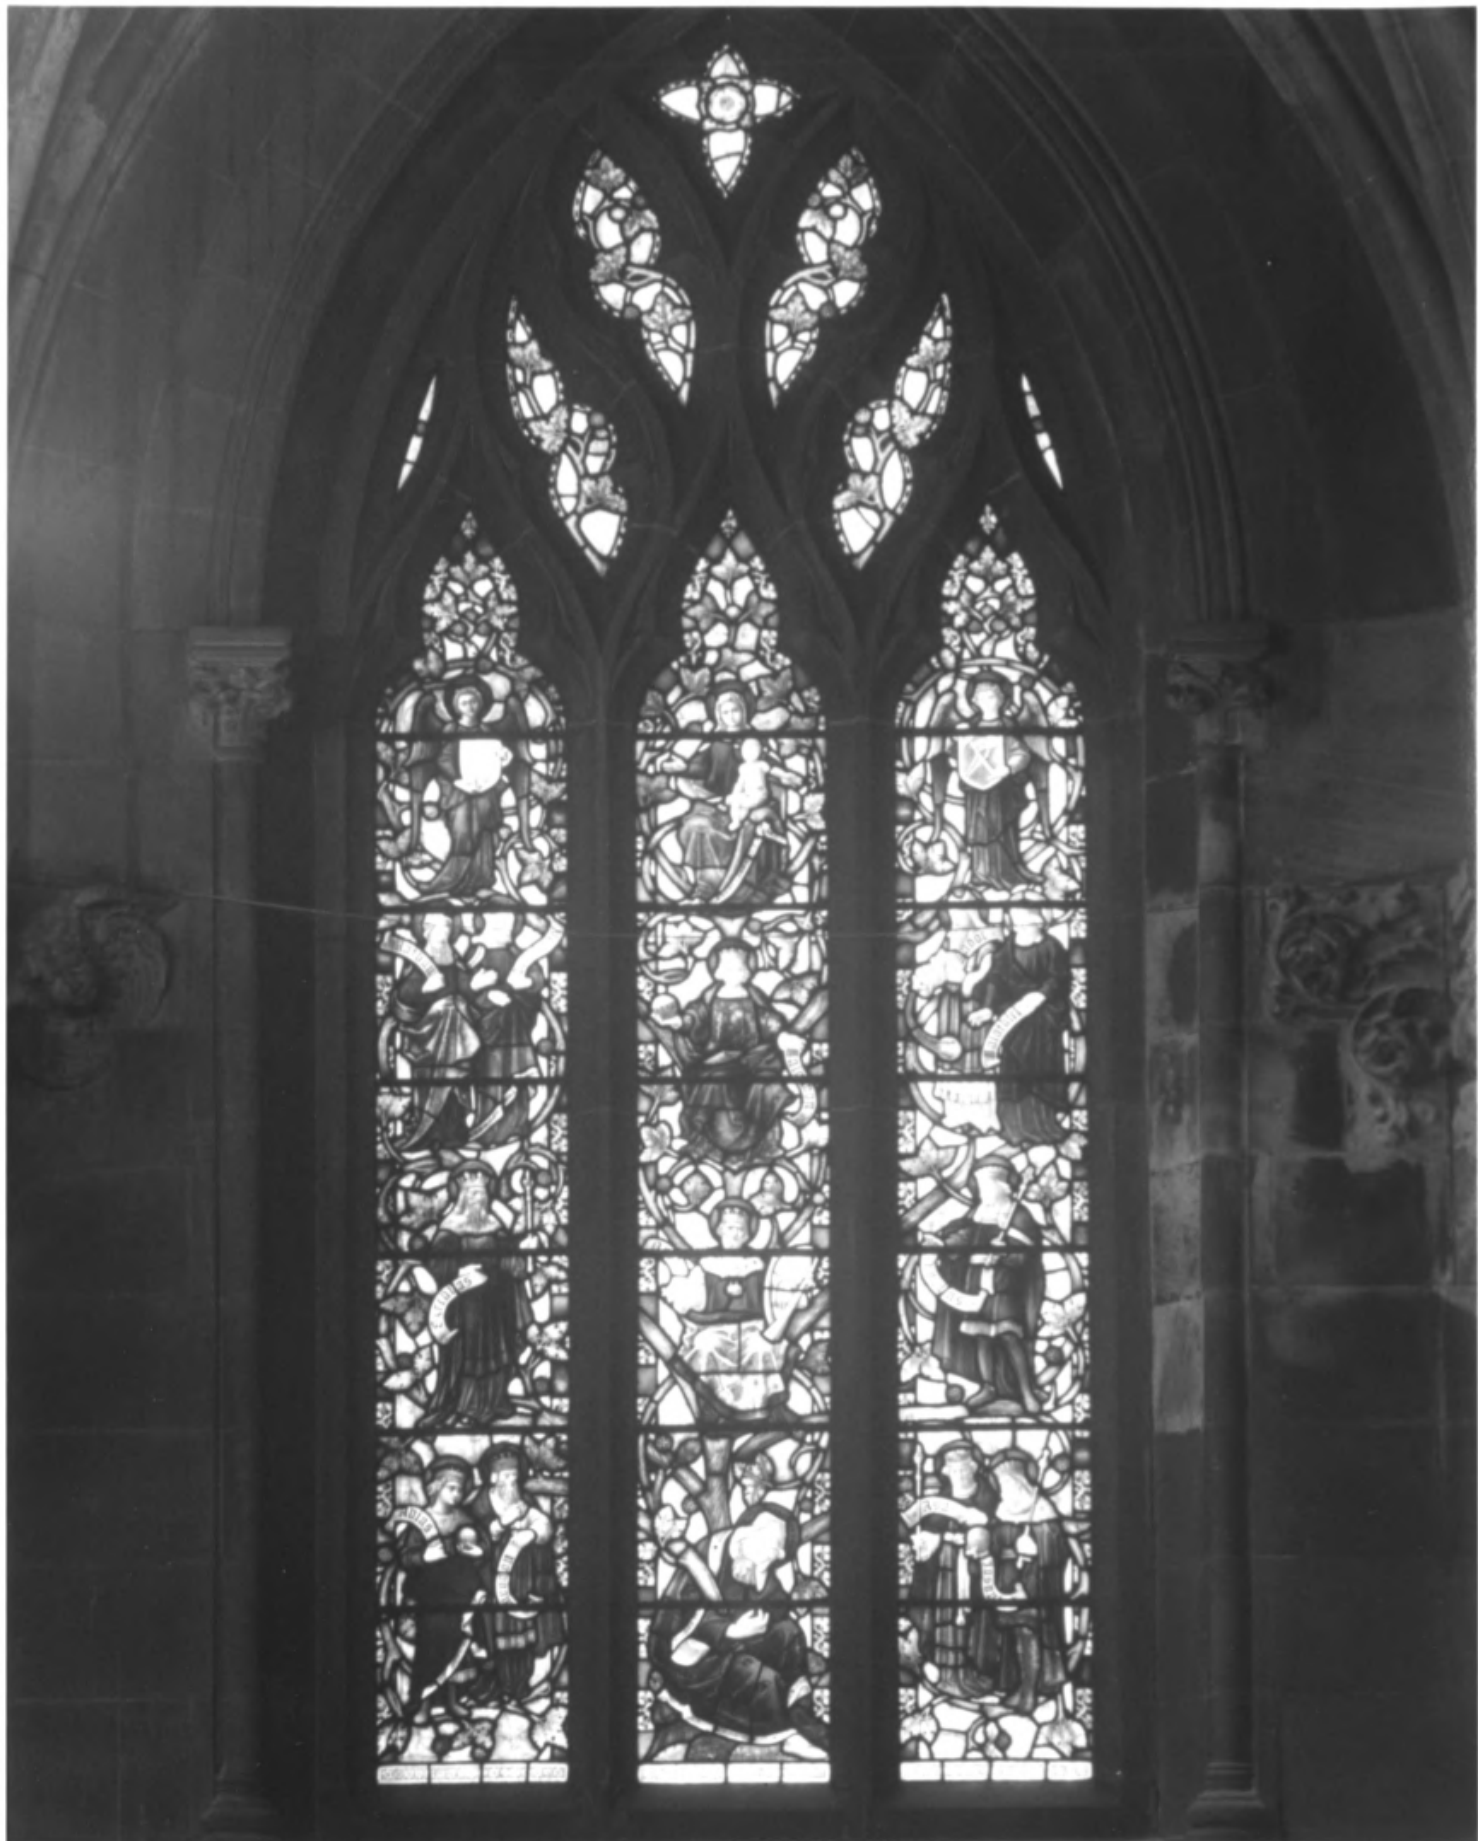

George W. South Memorial
Church of the Advocate
Apse, looking east
William Dowds, Photographer
1994

George W. South Memorial

Church of the Advocate

North transept

William Douds, Photographer

1994

**Church of the Advocate
Philadelphia, Pennsylvania
Rose window
Photo: Wm Douds, 1994**