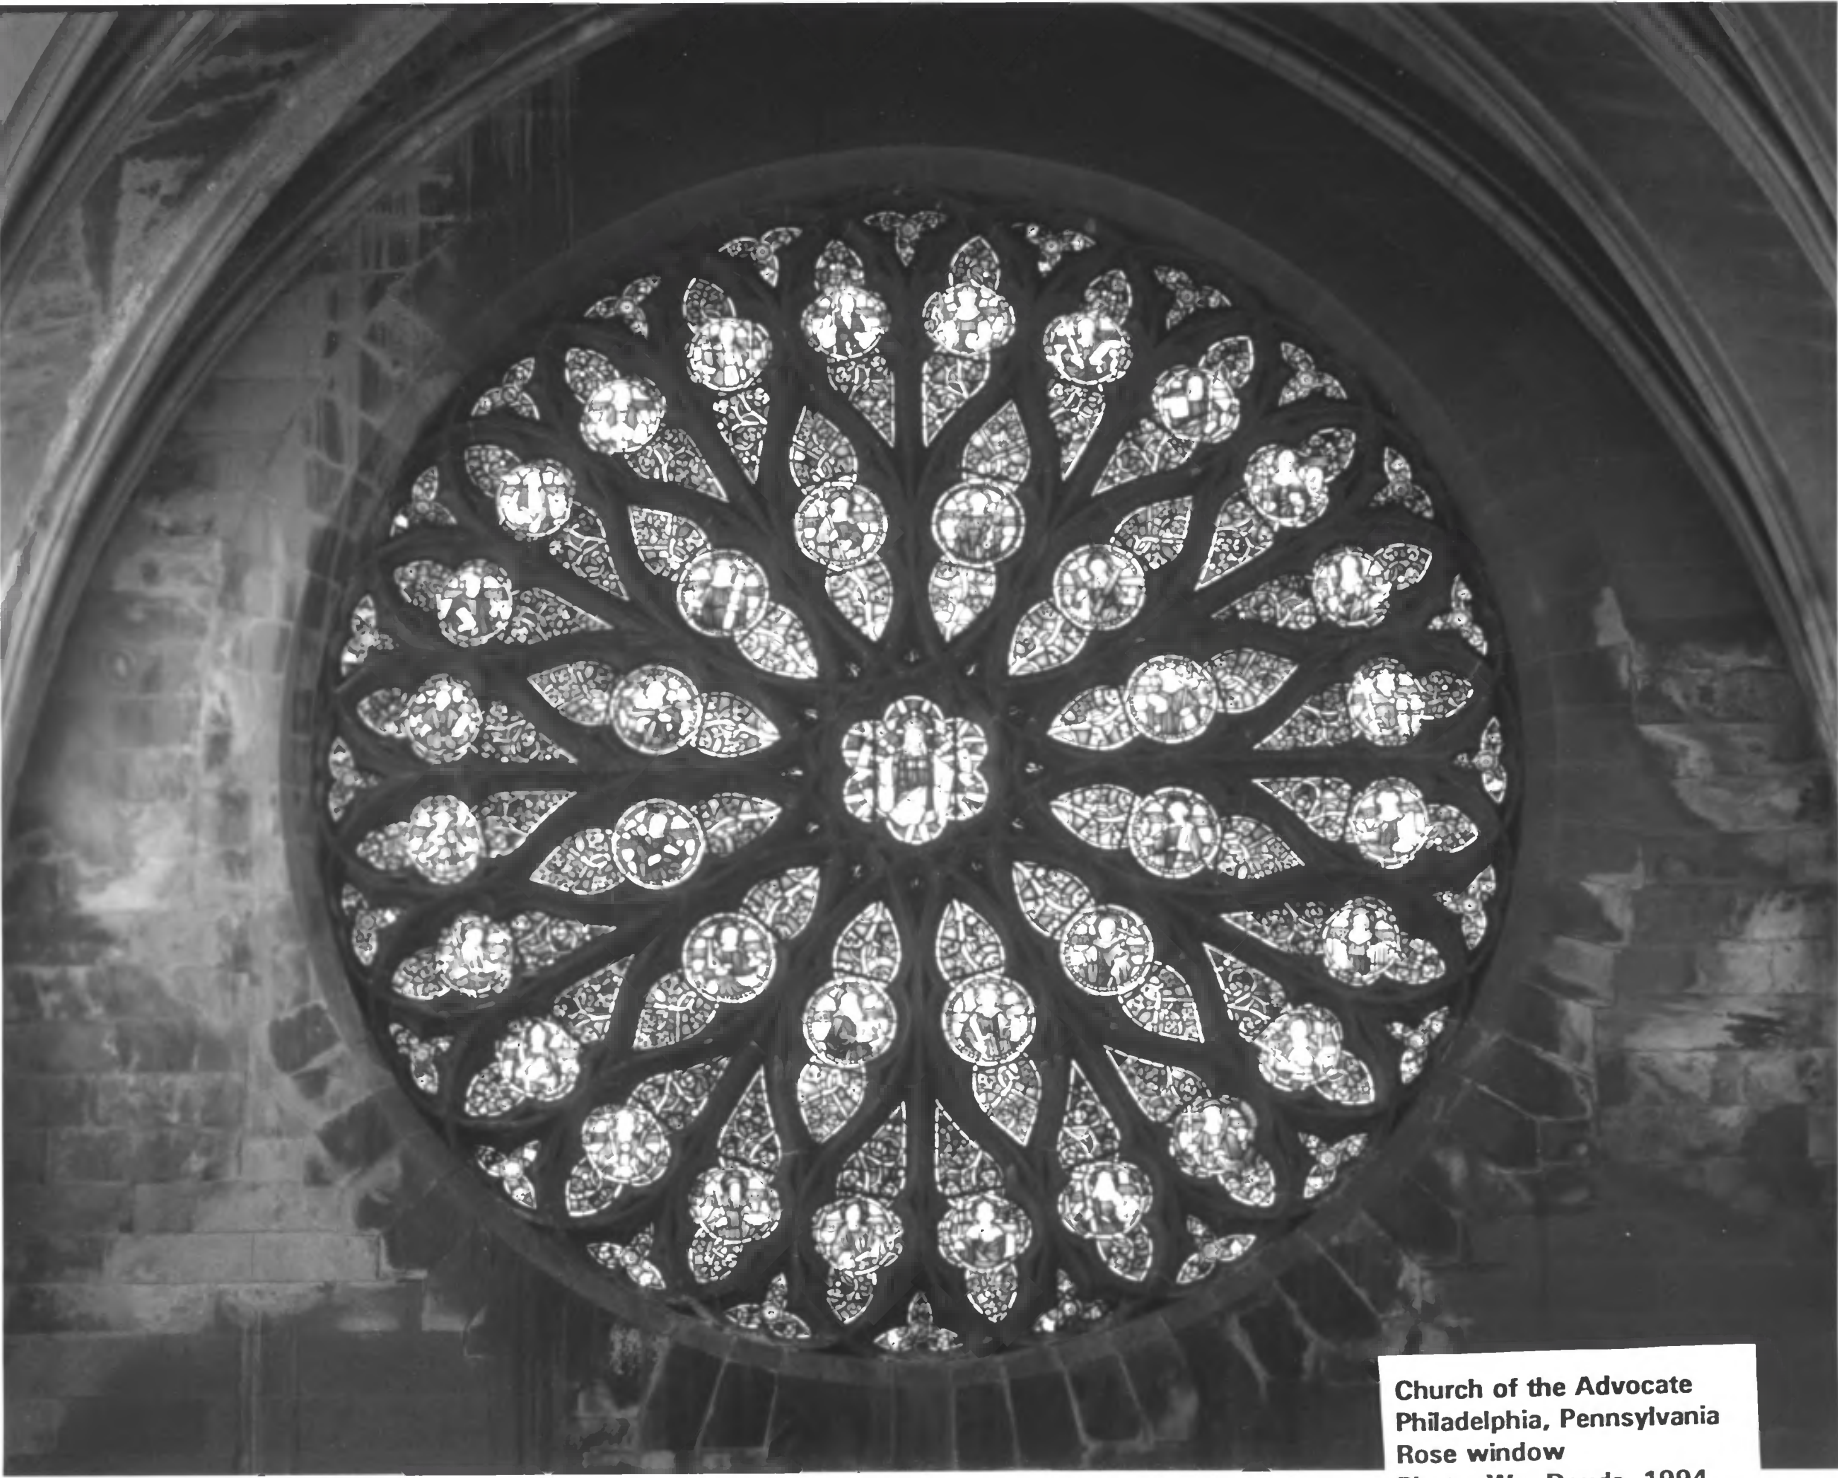

George W. South Memorial
Church of the Advocate
Apse, looking east
William Dowds, Photographer
1994

George W. South Memorial

Church of the Advocate

North transept

William Douds, Photographer

1994

**Church of the Advocate
Philadelphia, Pennsylvania
Rose window
Photo: Wm Douds, 1994**