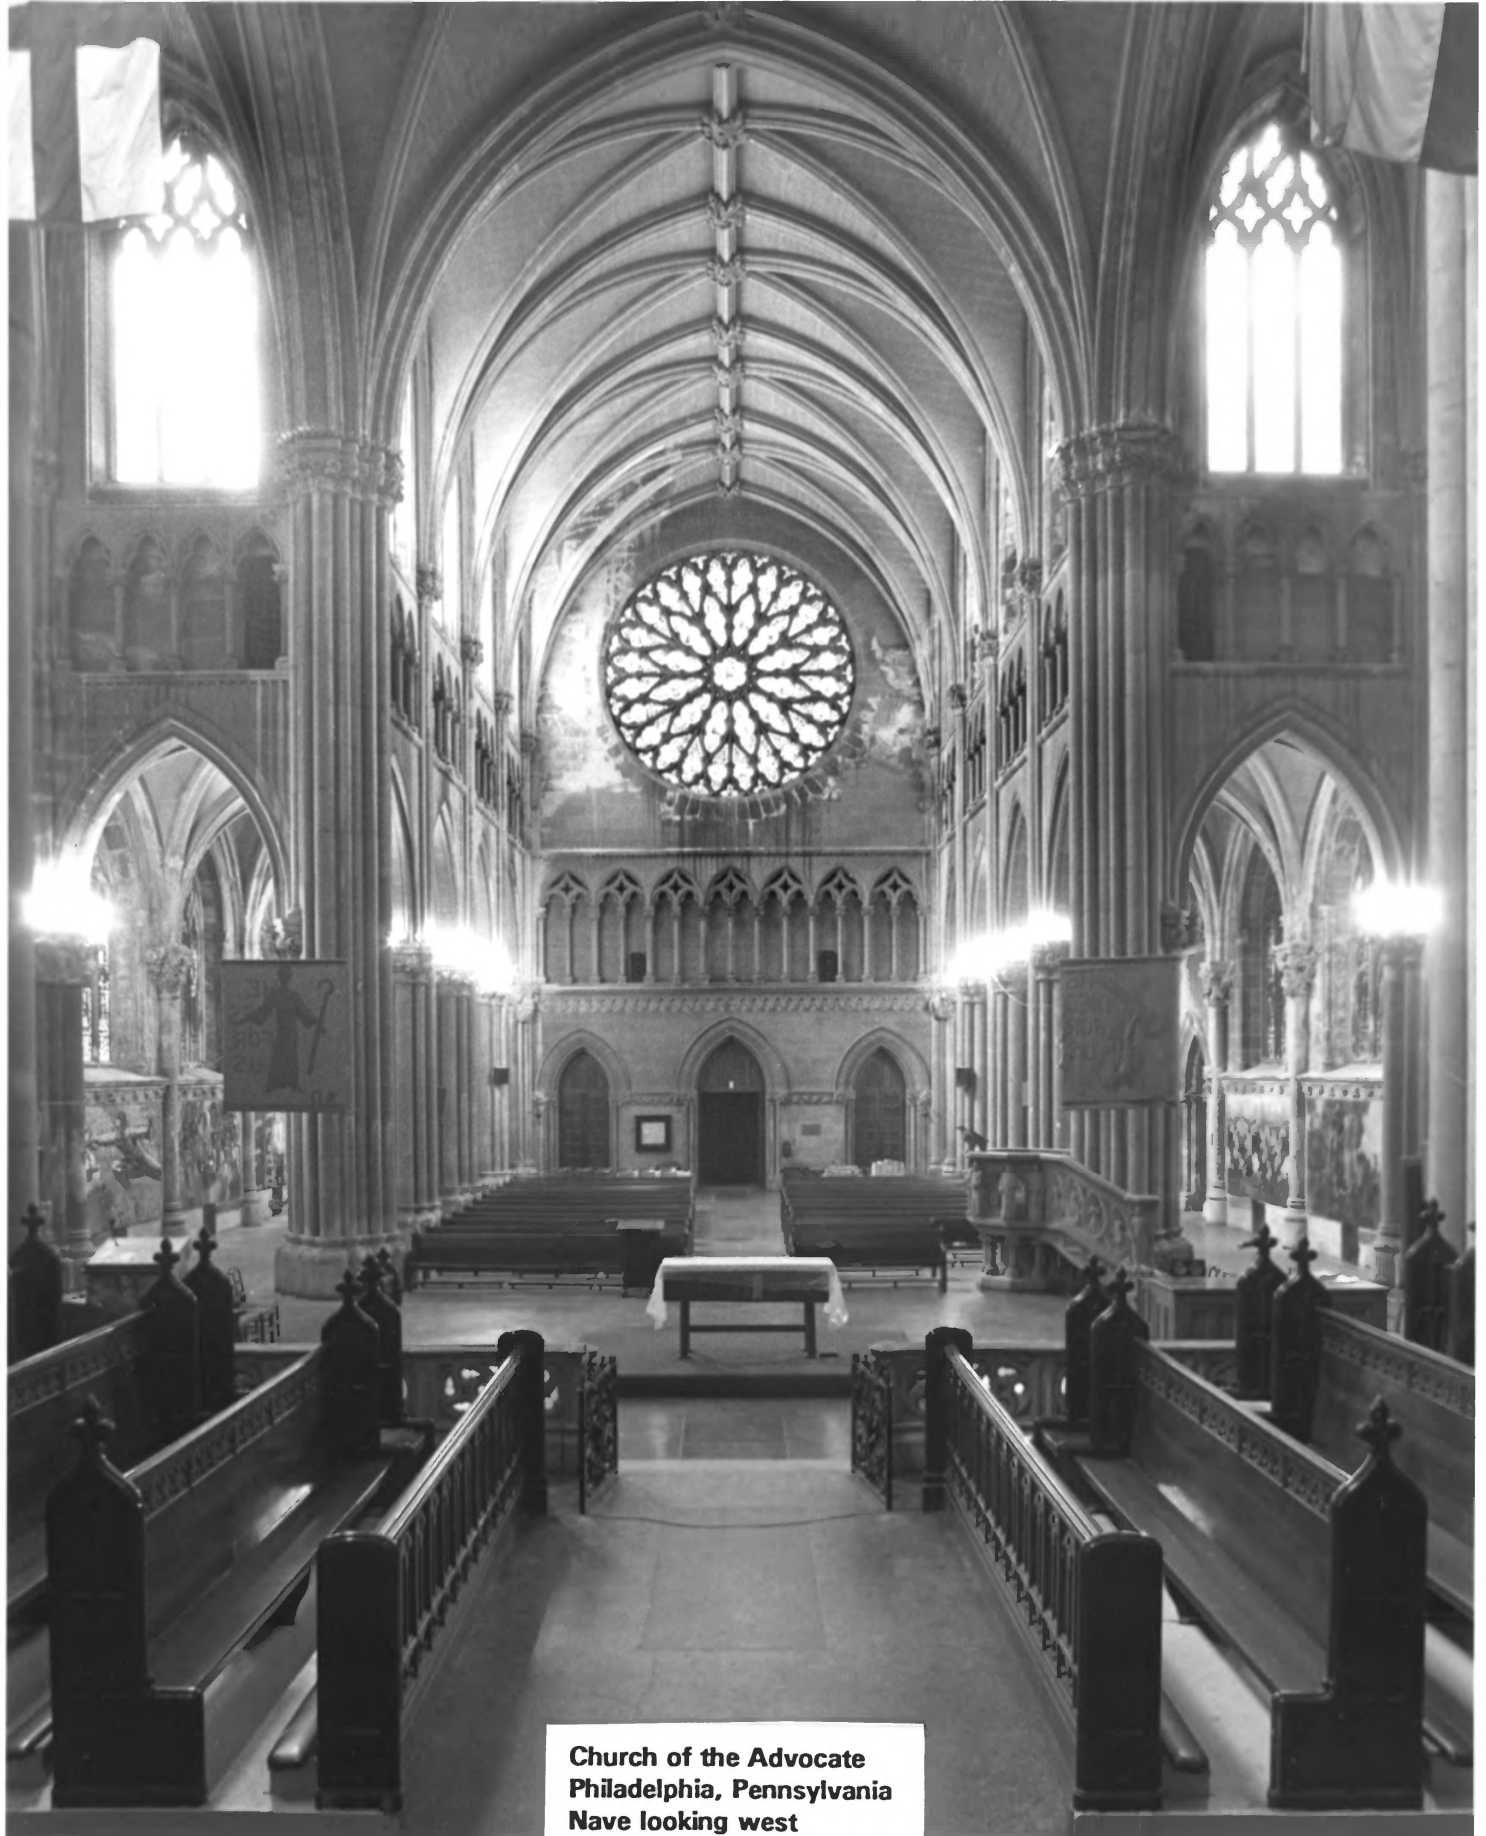

George W. South Memorial

Church of the Advocate

Jesse window, detail

William Douds, Photographer

1994

George W. South Memorial
Church of the Advocate
Altar and reredos

William Douds, Photographer
1994

George W. South Memorial
Church of the Advocate
North aisle and Jesse window
William Douds, Photographer
1994