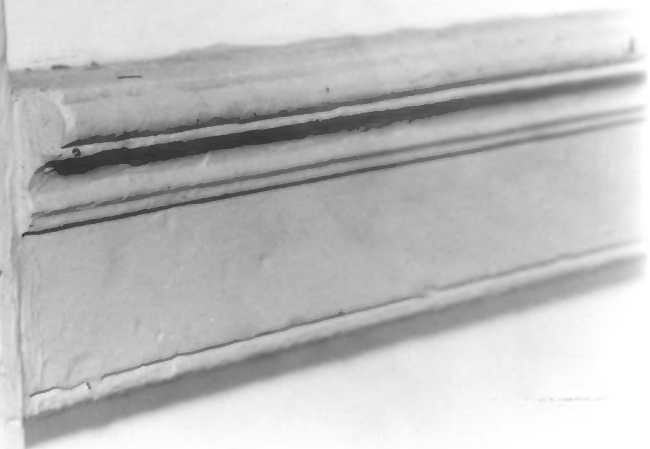

CARR-342

Carroll County, Maryland

Photo by Joe Getty, August 1985

Negative at Maryland Historical Trust

detail, ~~blatch and chair rail~~ Stair  
thumbblatch, door to stair in NE corner of kiche

20/24

Rockland Farm