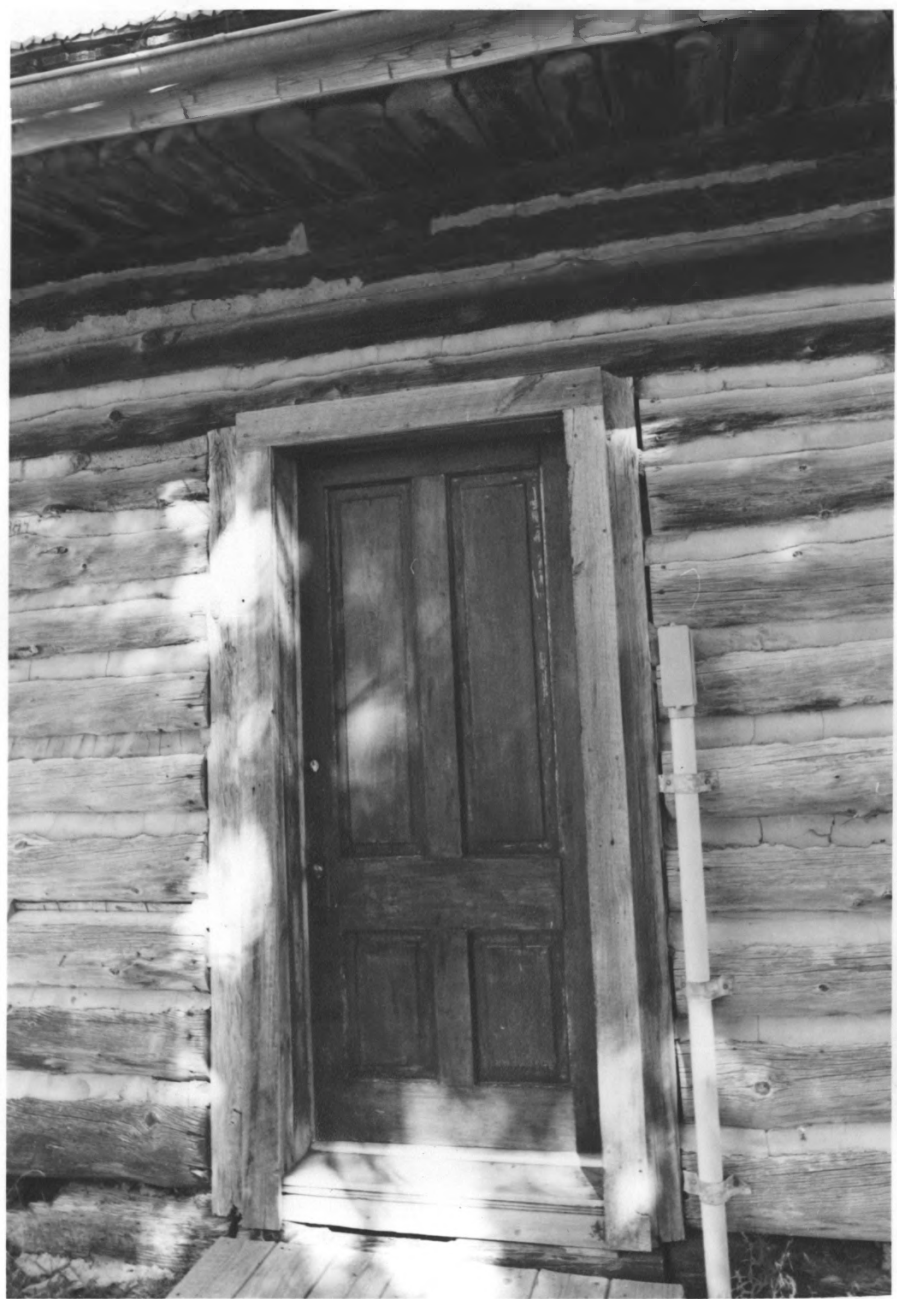

AUGUST 1994

KATHY DOEDEN, PHOTOGRAPHER

NEG: MT SHPO

CROSS RANCH HEADQUARTERS  
POWDER RIVER CO  
MONTANA

COOKHOUSE, S END GABLE

AUGUST 1994

KATHY DOEDEN, PHOTOGRAPHER

NEG: MT SHPO