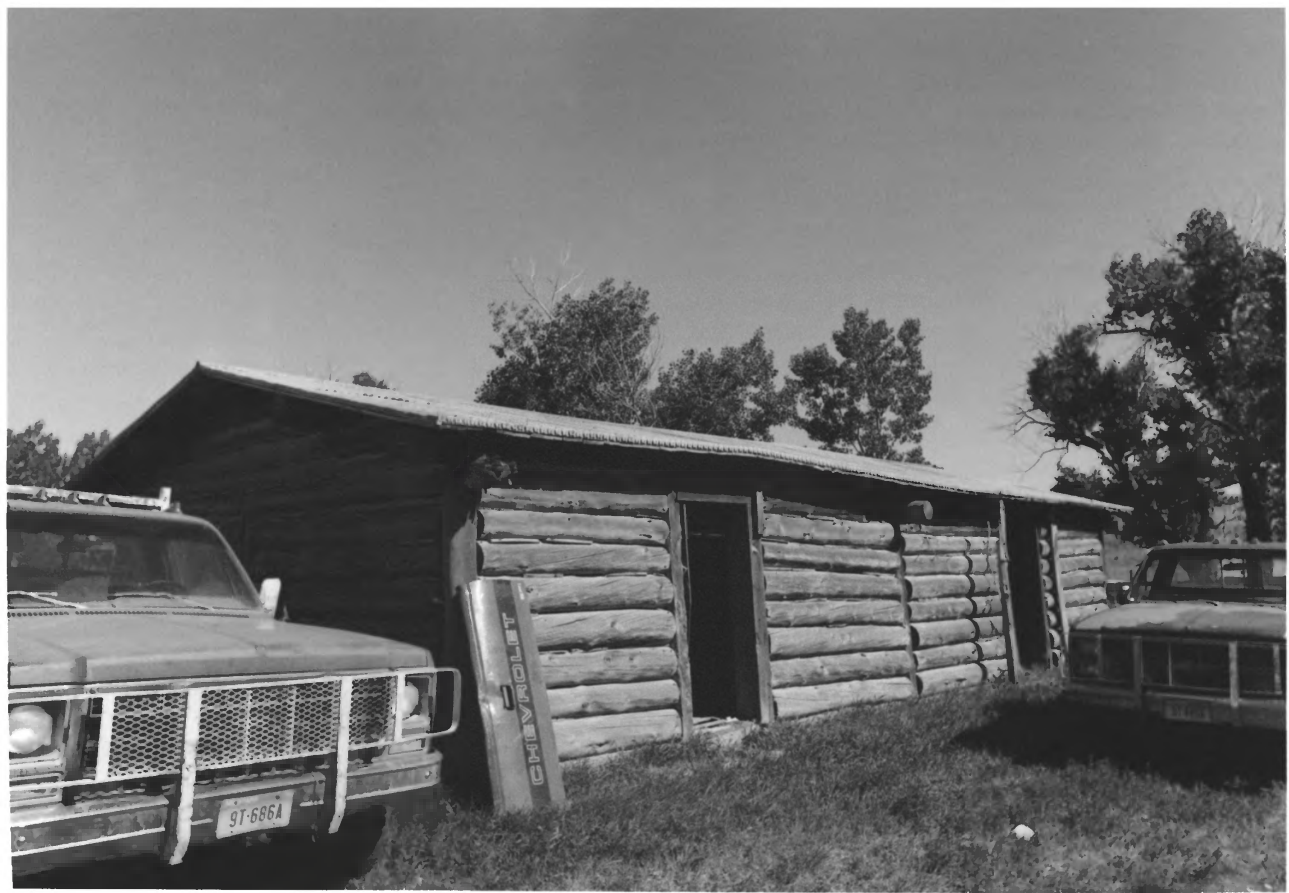

NEG:MT SHPO

CROSS RANCH HEADQUARTERS  
POWDER RIVER CO  
MONTANA

COOK HOUSE, WEST ELEVATION

AUGUST 1994

KATHY DOEDEN, PHOTOGRAPHER

NEG: MT SHPO

CROSS RANCH HEADQUARTERS  
POWDER RIVER CO  
MONTANA

BUNK HOUSE, WEST ELEVATION