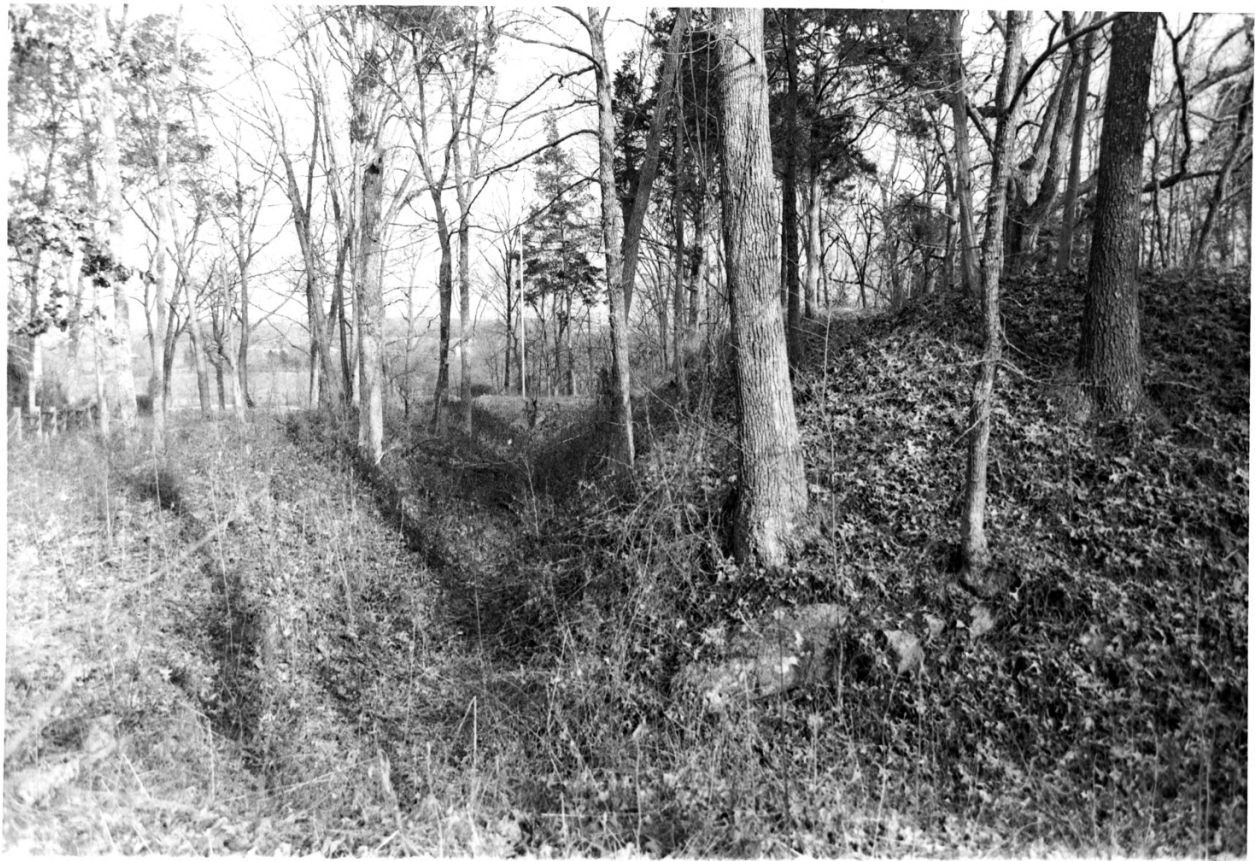

View to southwest

Photo # 1

KENTUCKY HERITAGE COUNCIL
STATE HISTORIC PRESERVATION OFFICE
FRANKFORT, KENTUCKY 40601

Name Fort Webb (WA-B-227)

Location Country Club Drive

Photographer Kevin A. Hunter

Date Taken July, 1984