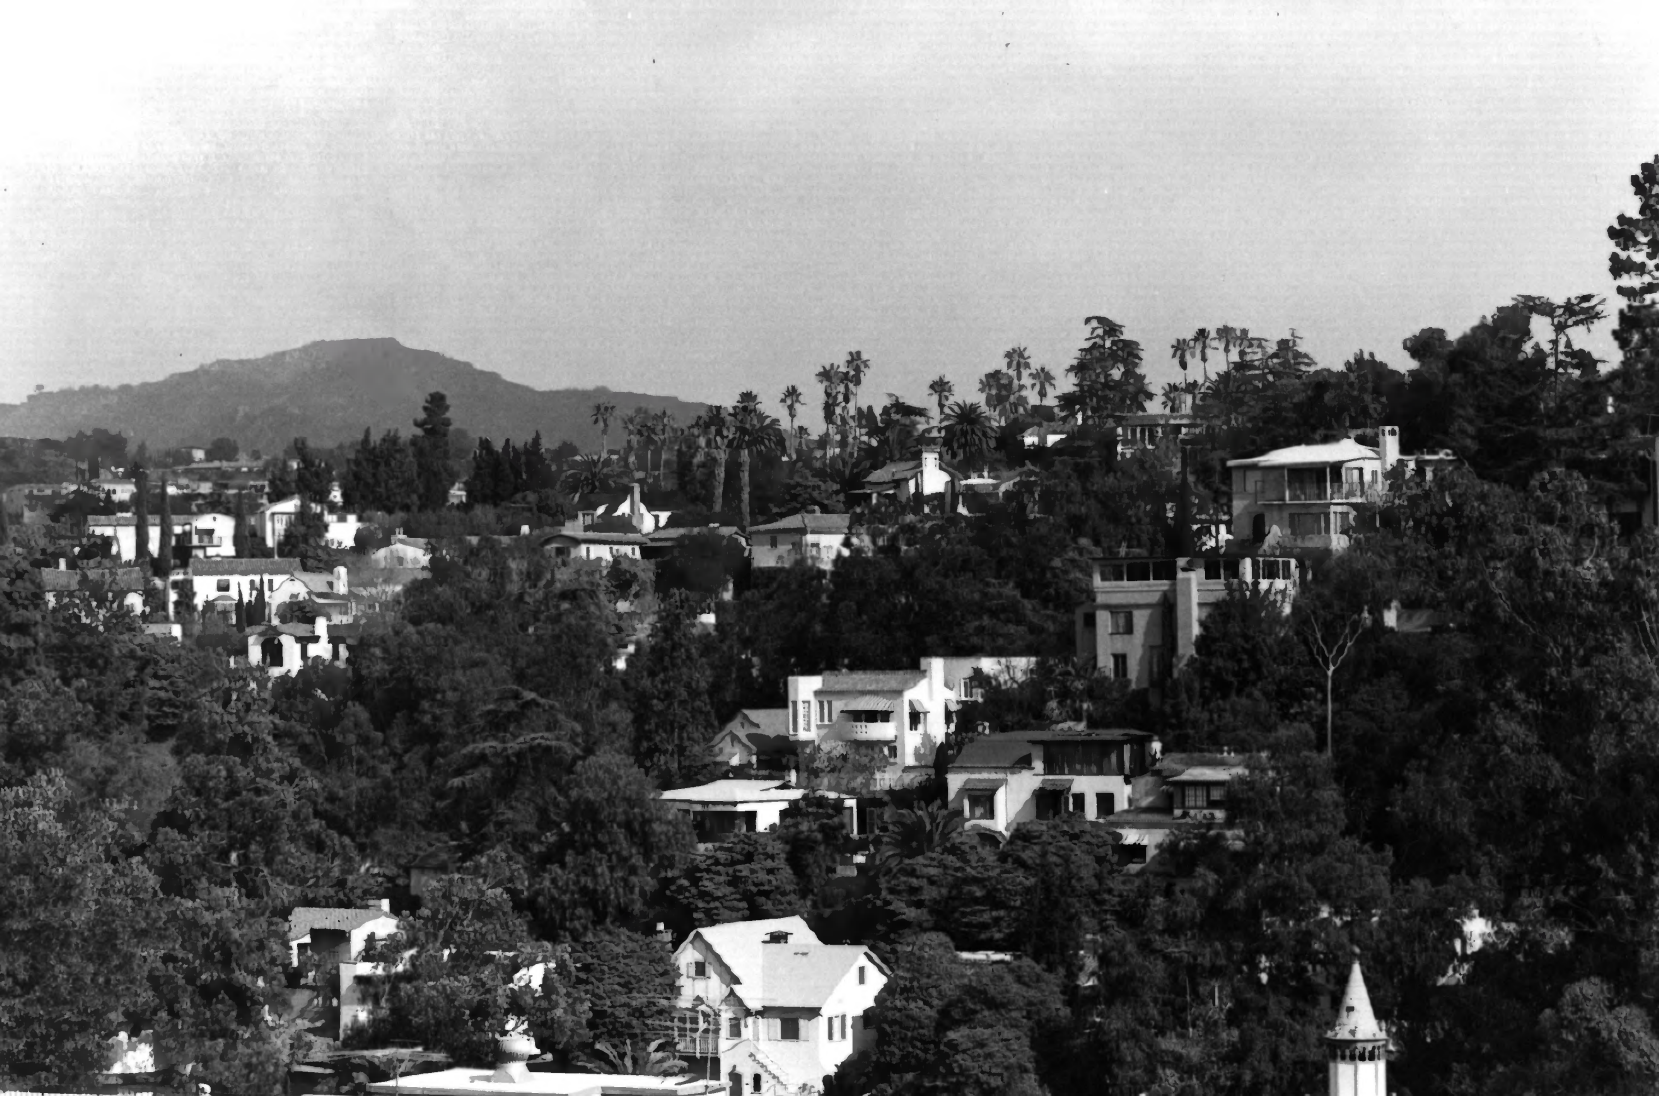

WHITLEY HEIGHTS HISTORIC DISTRICT

Photographer: Brian Moore

Date of photo: 1982, February

Location of negative:

Brian Moore

6711 Whitley Terrace

Los Angeles, CA 90068

View looking north

Photograph No. 7 of 16

6749, 6767 Whitley Terrace
2031, 2037, 2040 Whitley Avenue
WHITLEY HEIGHTS HISTORIC DISTRICT
Los Angeles, California
Photographer: Brian Moore
Date of photo: February, 1982

Location of negative:

Brian Moore
6711 Whitley Terrace
Los Angeles, CA 90068

View looking west

Photograph No. 8 of 16

Western Portion

WHITLEY HEIGHTS HISTORIC DISTRICT

Los Angeles, California

Photographer: Brian Moore

Date of photo: February, 1982

Location of negative:

Brian Moore

6711 Whitley Terrace

Los Angeles, CA 90068

View looking east

Photograph No. 9 of 16

Northern part of district
WHITLEY HEIGHTS HISTORIC DISTRICT
Los Angeles, California
Photographer: Brian Moore
Date of photo: February, 1982