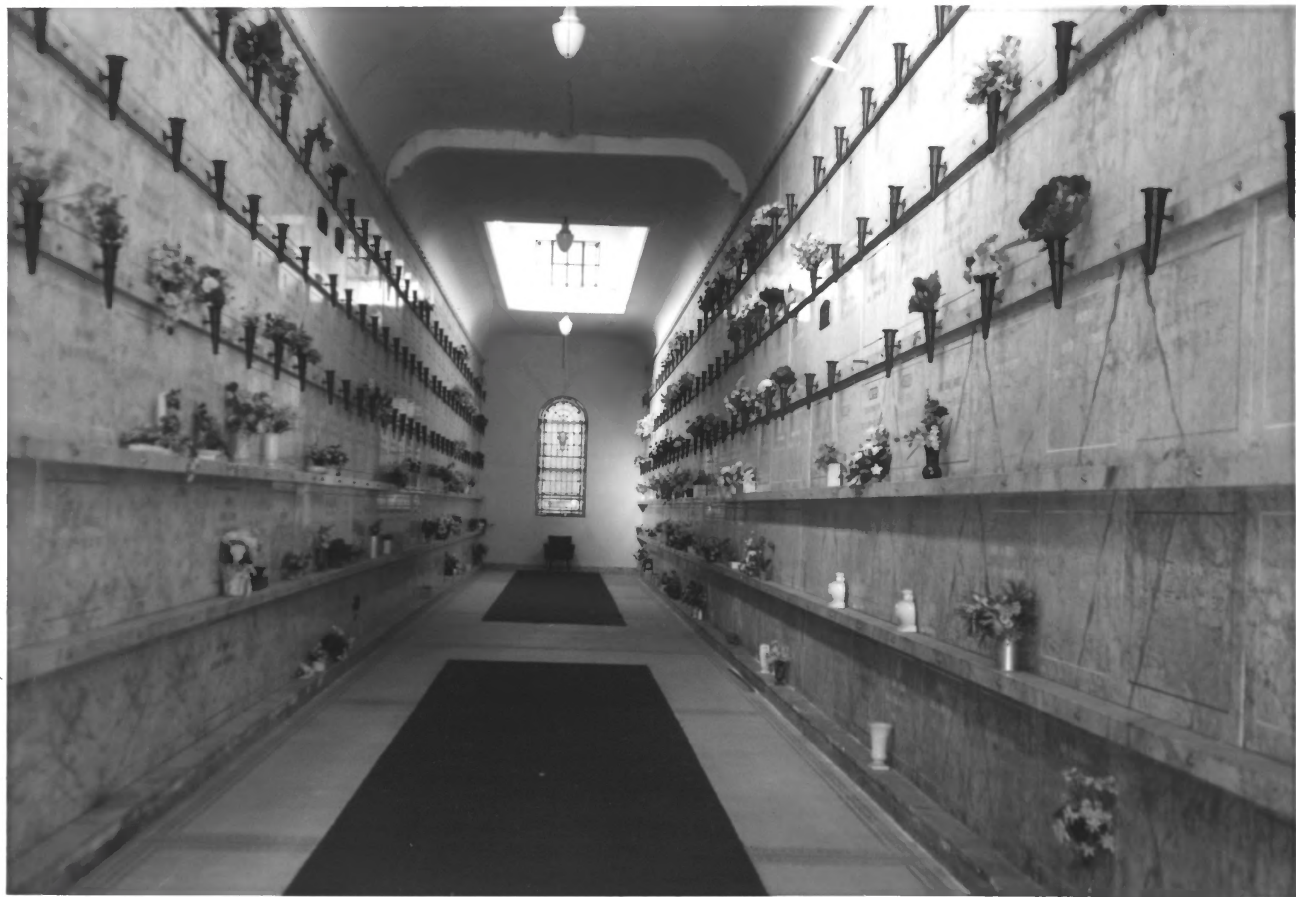

PIERCE COUNTY, WA.

JOE PAVIA

OCTOBER, 1998

OFFICE OF ARCHEOLOGY & HIST. PRES
OLYMPIA, WA.

INTERIOR, BUILDING "A" UNIT
TWO, SHOWING CONNECTION WITH
LATERAL HALLWAY AT END OF AISLE,
LOOKING WEST.

#21

TACOMA MAUSOLEUM