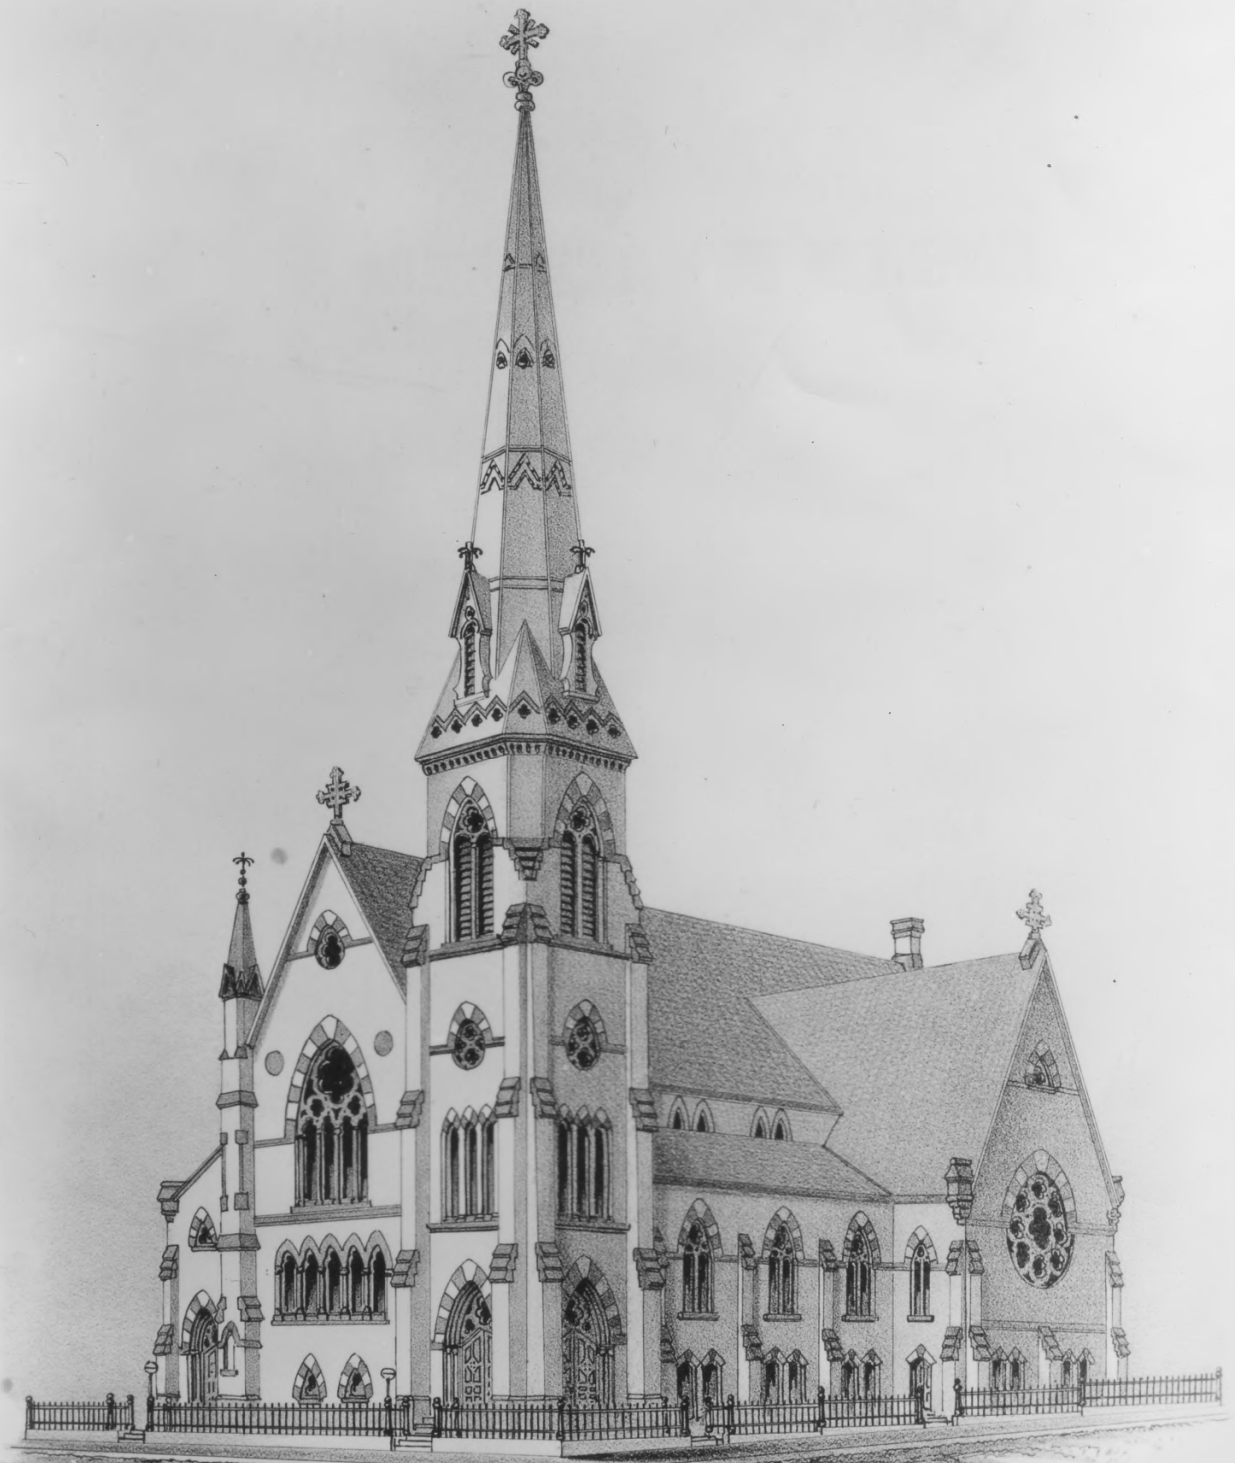

PROPERTY OF THE NATIONAL REGISTER

First Universalist Church
250 Washington Street
Providence, Rhode Island 029

Providence County

Warren Jagger, Photographer March, 1977
Negative: Rhode Island Historical Preservation
Commission

View from the northeast, showing Greene Street-
Washington Street corner of the Church with
corner tower and spire.

APR 4 1977

#1 of 4

AUG 16 1977

FIRST UNIVERSALIST CHURCH.

COR. OF GREENE & WASHINGTON STS. PROV. R. I.