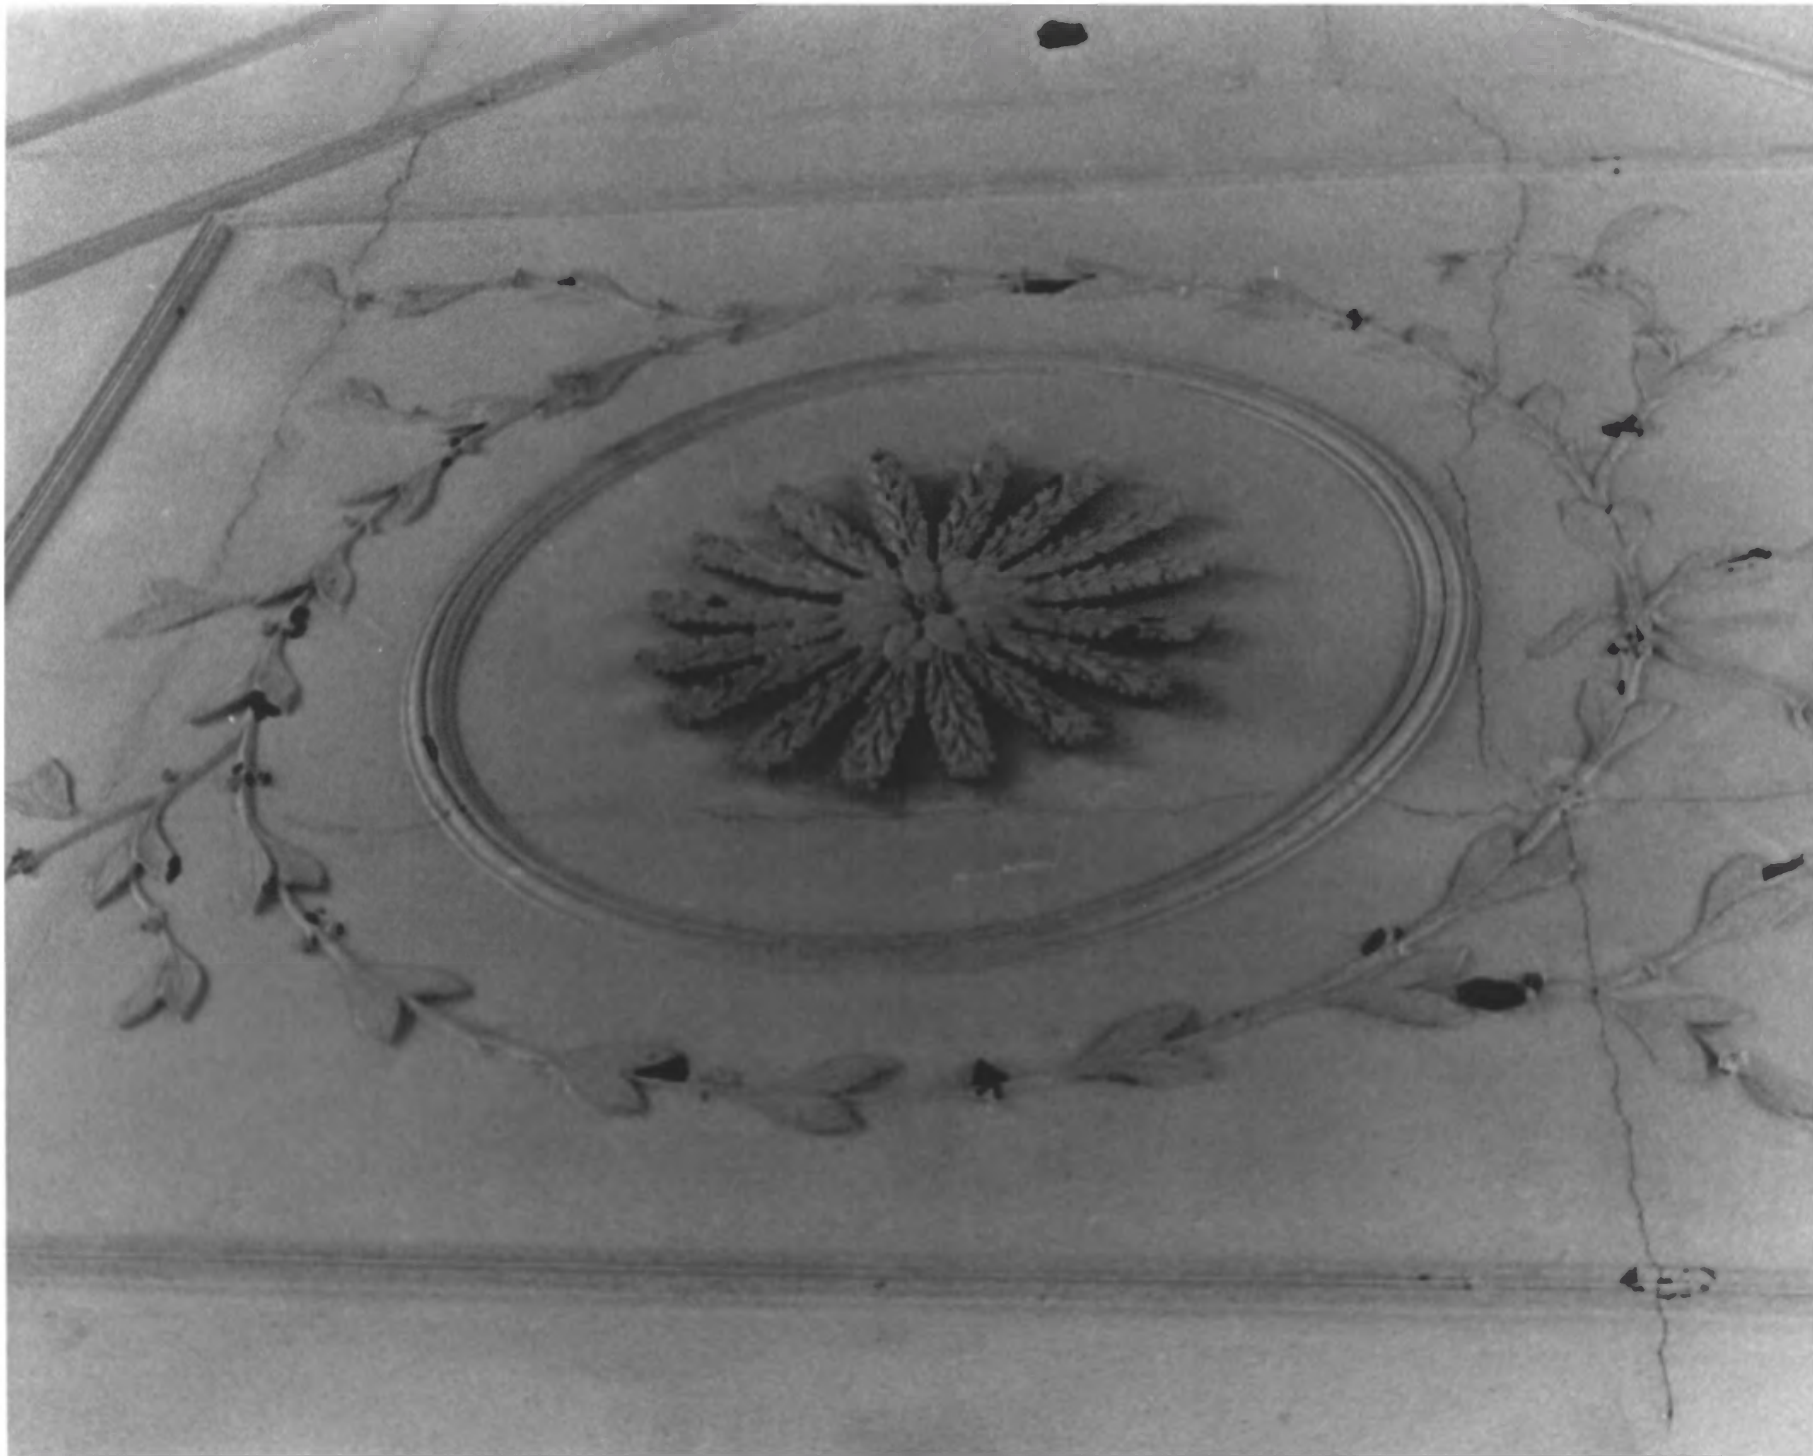

FEB 16 1982

Moon-Dominick House, Newberry County

Nancy Fox, November 1978

Central Midlands Regional Planning Council
Columbia, SC

Rear of house, showing kitchen wing

Photo #4

FEB 16 1982

Moon-Dominick House

Newberry County, South Carolina

Nancy Fox, November 1978

Central Midlands Regional Planning Council

Columbia, SC

Mantel, west room, second story

Photo #5

FEB 16 1982

Moon-Dominick House

Newberry County, South Carolina

Central Midlands Regional Planning Council

Columbia, SC

Ceiling medallion, second story west

room

Photo # 6

FEB 16 1964

Moon-Dominick House