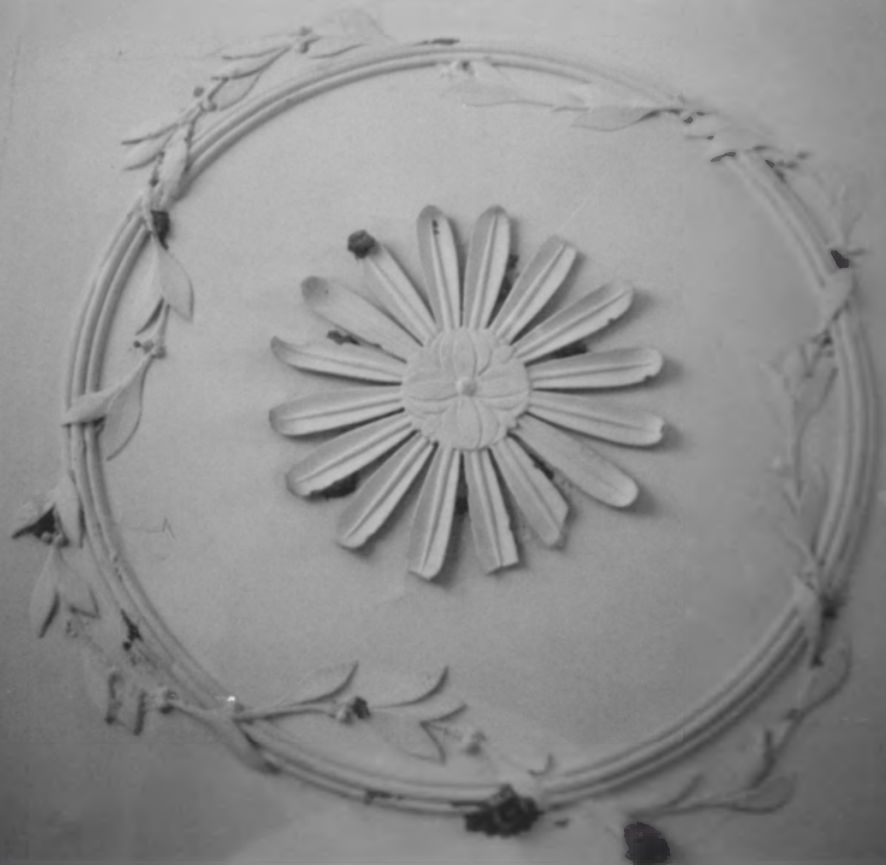

Newberry County, South Carolina

Central Midlands Regional Planning Council

Columbia, SC

Ceiling medallion, second story west

room

Photo # 6

FEB 16 1964

Moon-Dominick House