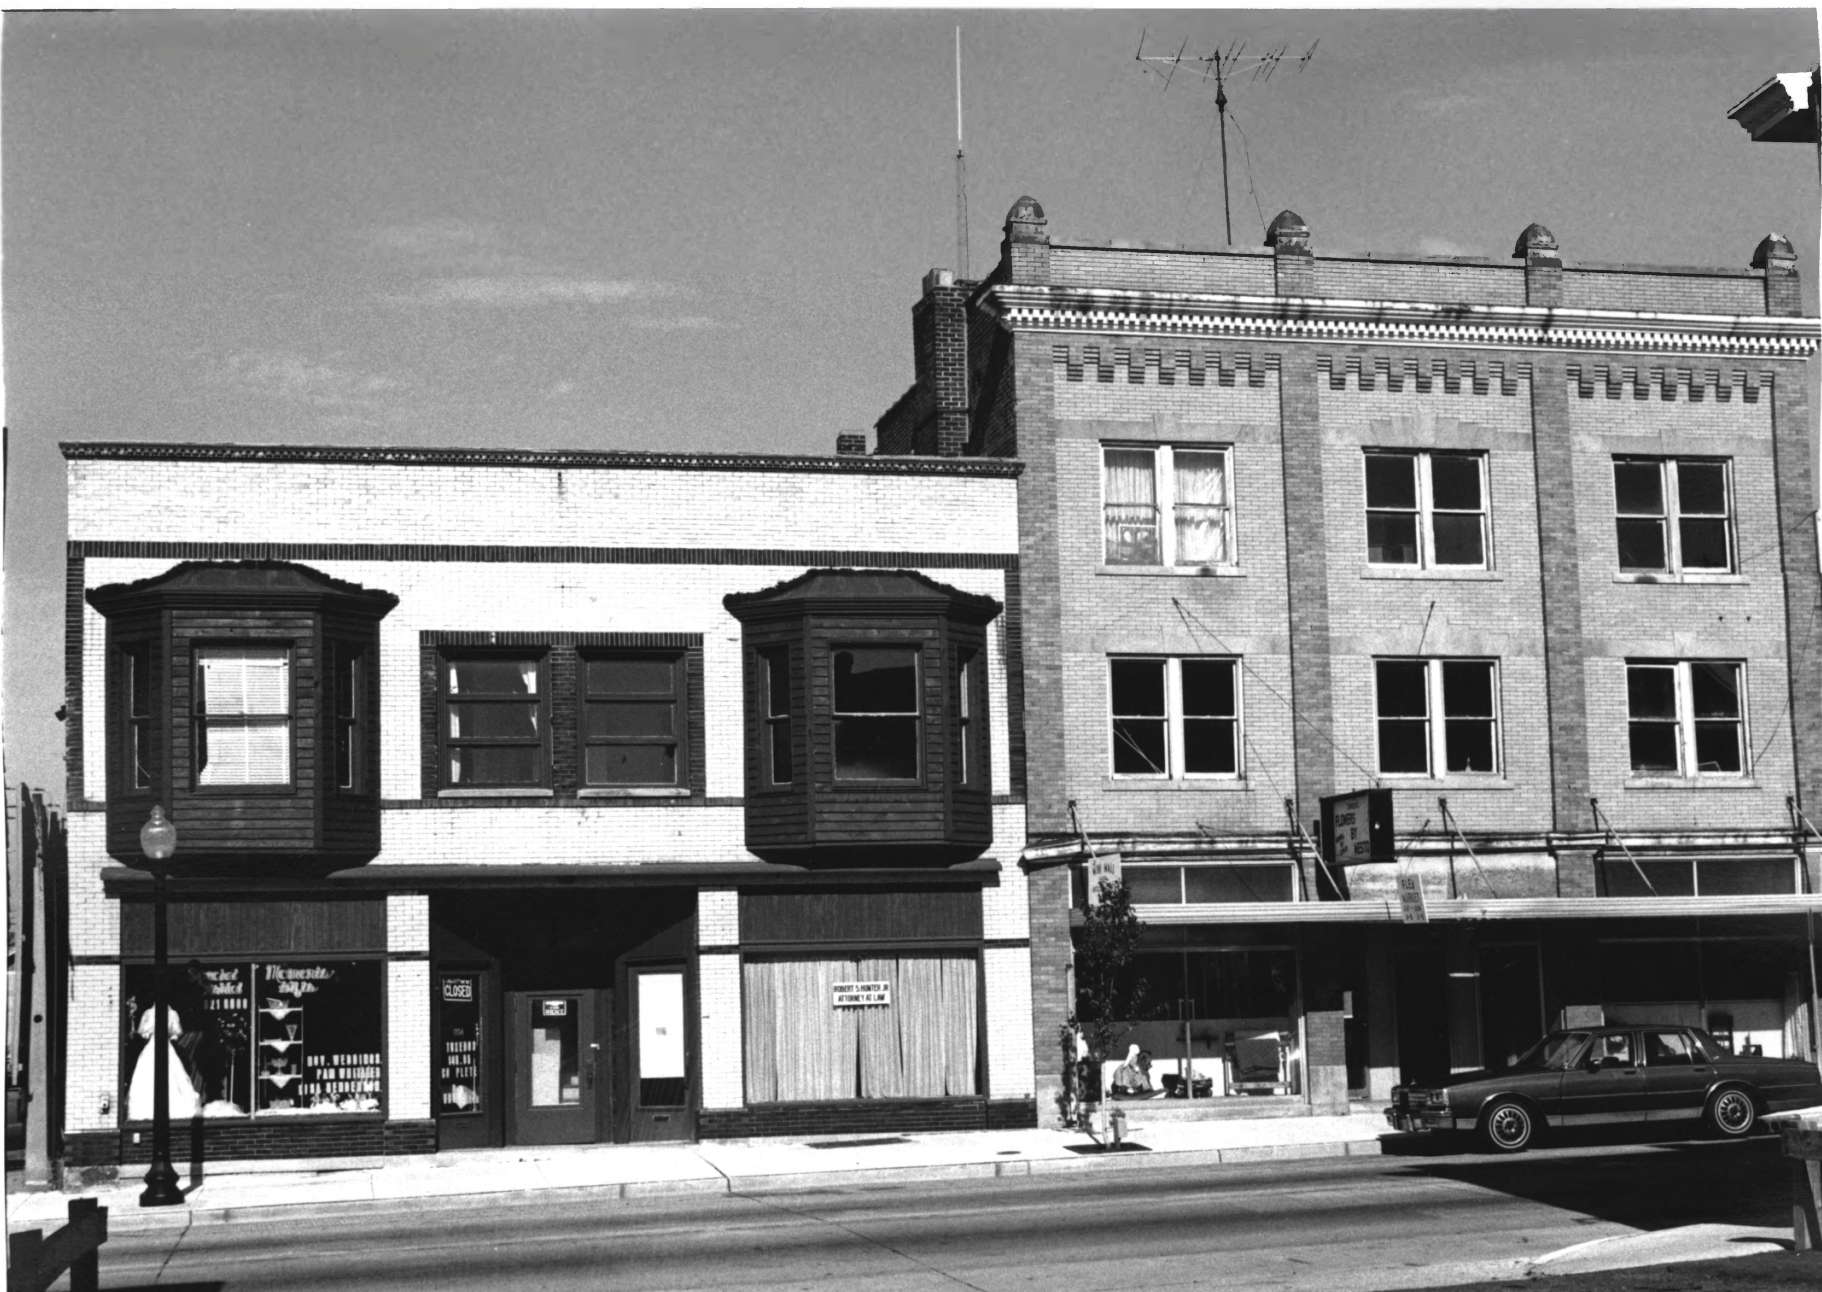

we had
of 21 0000

The
DAY, WEDNESDAY
PAM WALLAGER
LINA HENNINGSON

CLOSER

THE
TATTOO
PARLOR

PROJECT 5 HOURS UP
AT 10:00 A.M.

REPAIRS BY
WEST

FREE
ESTIMATE