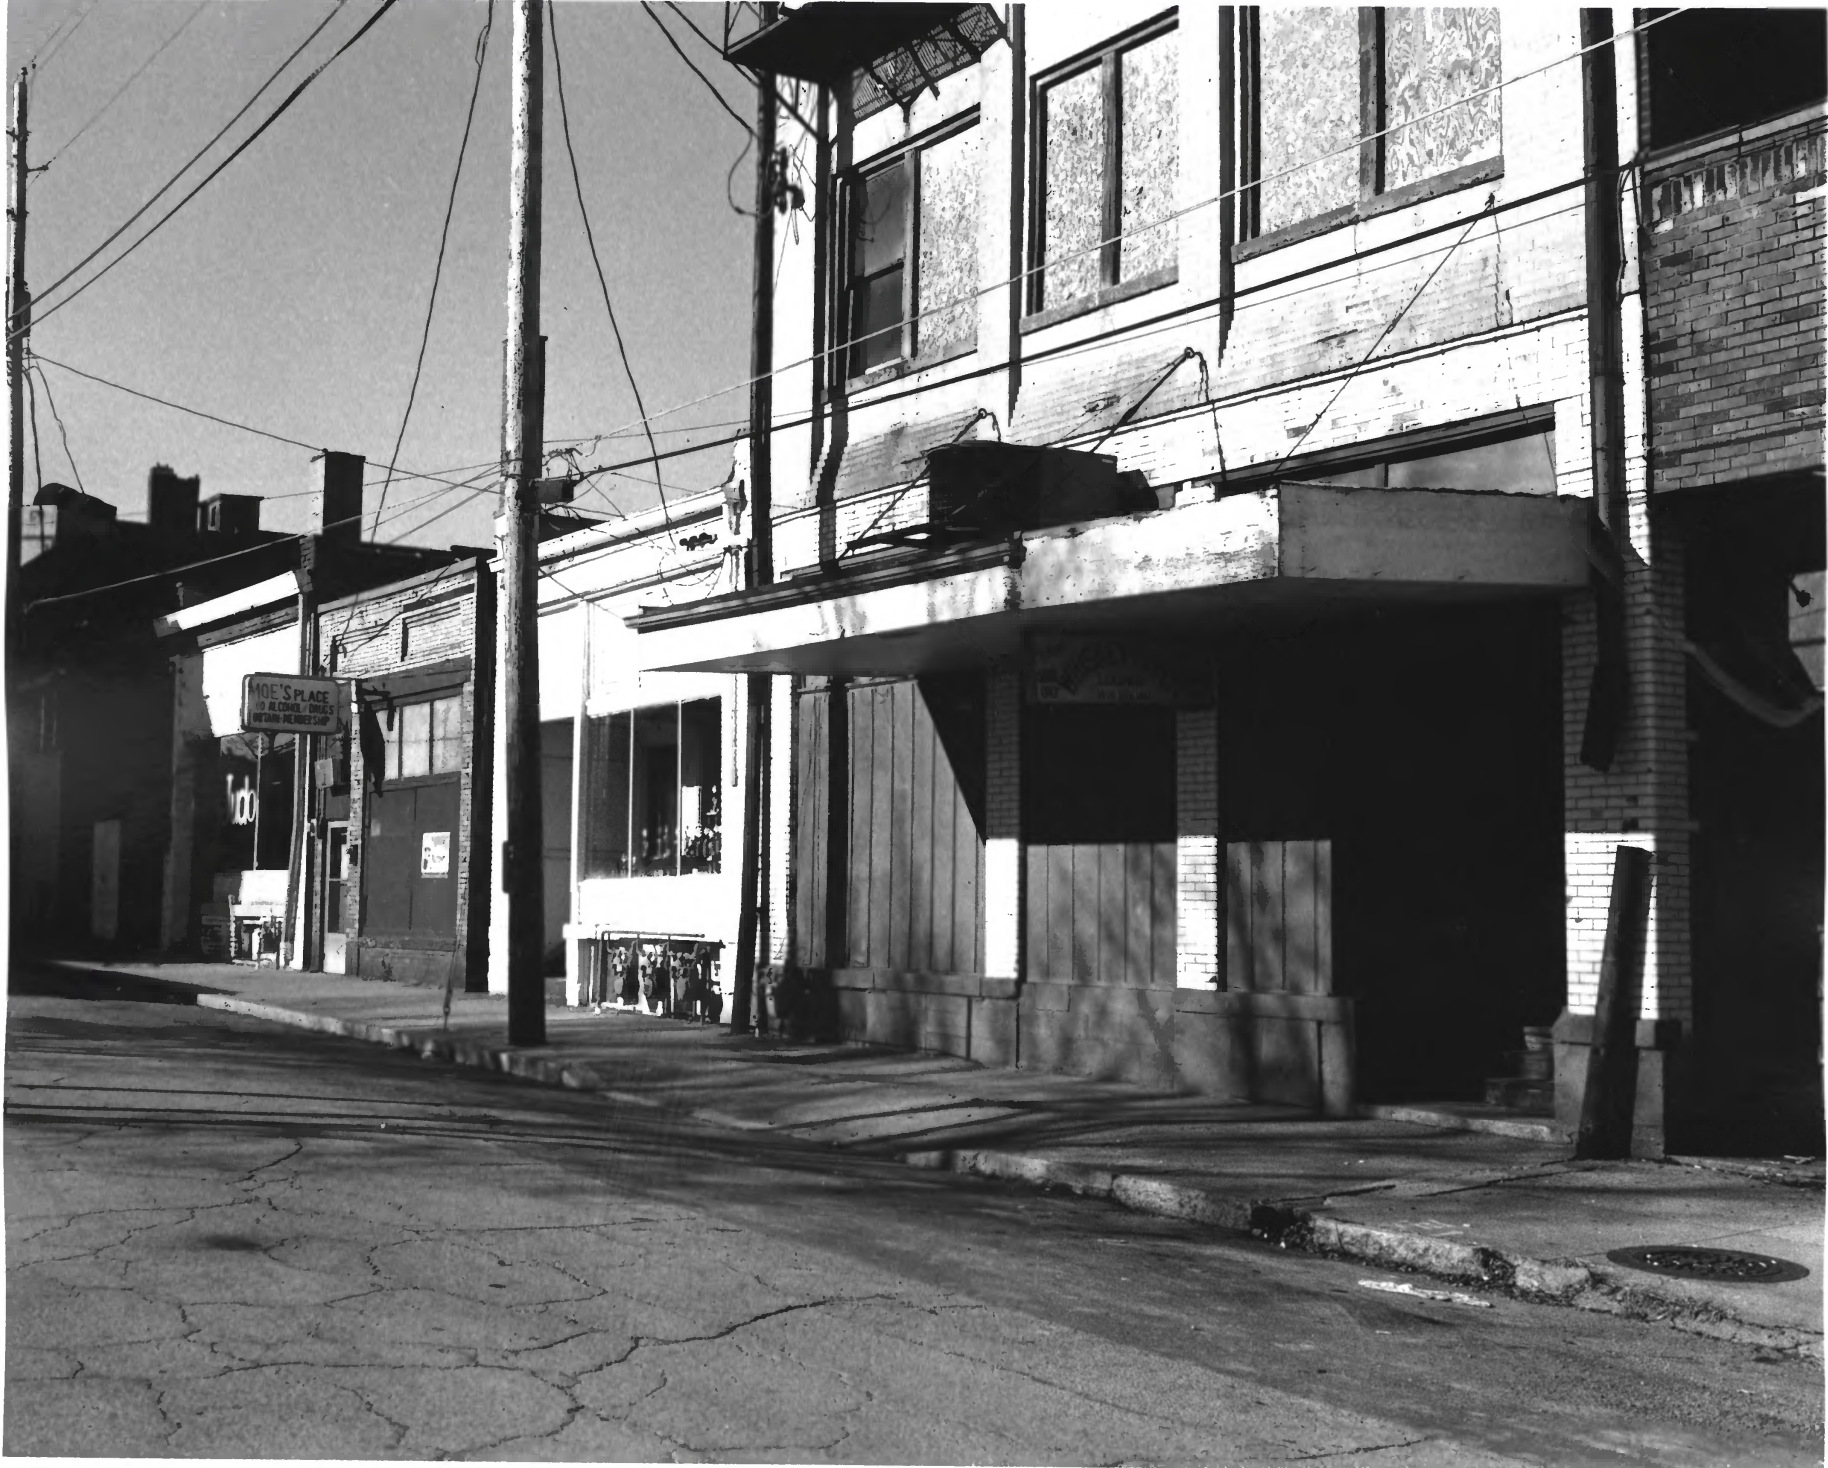

MOE'S PLACE
NO ALCOHOL DRINKS
NO TOWN MEMBERSHIP