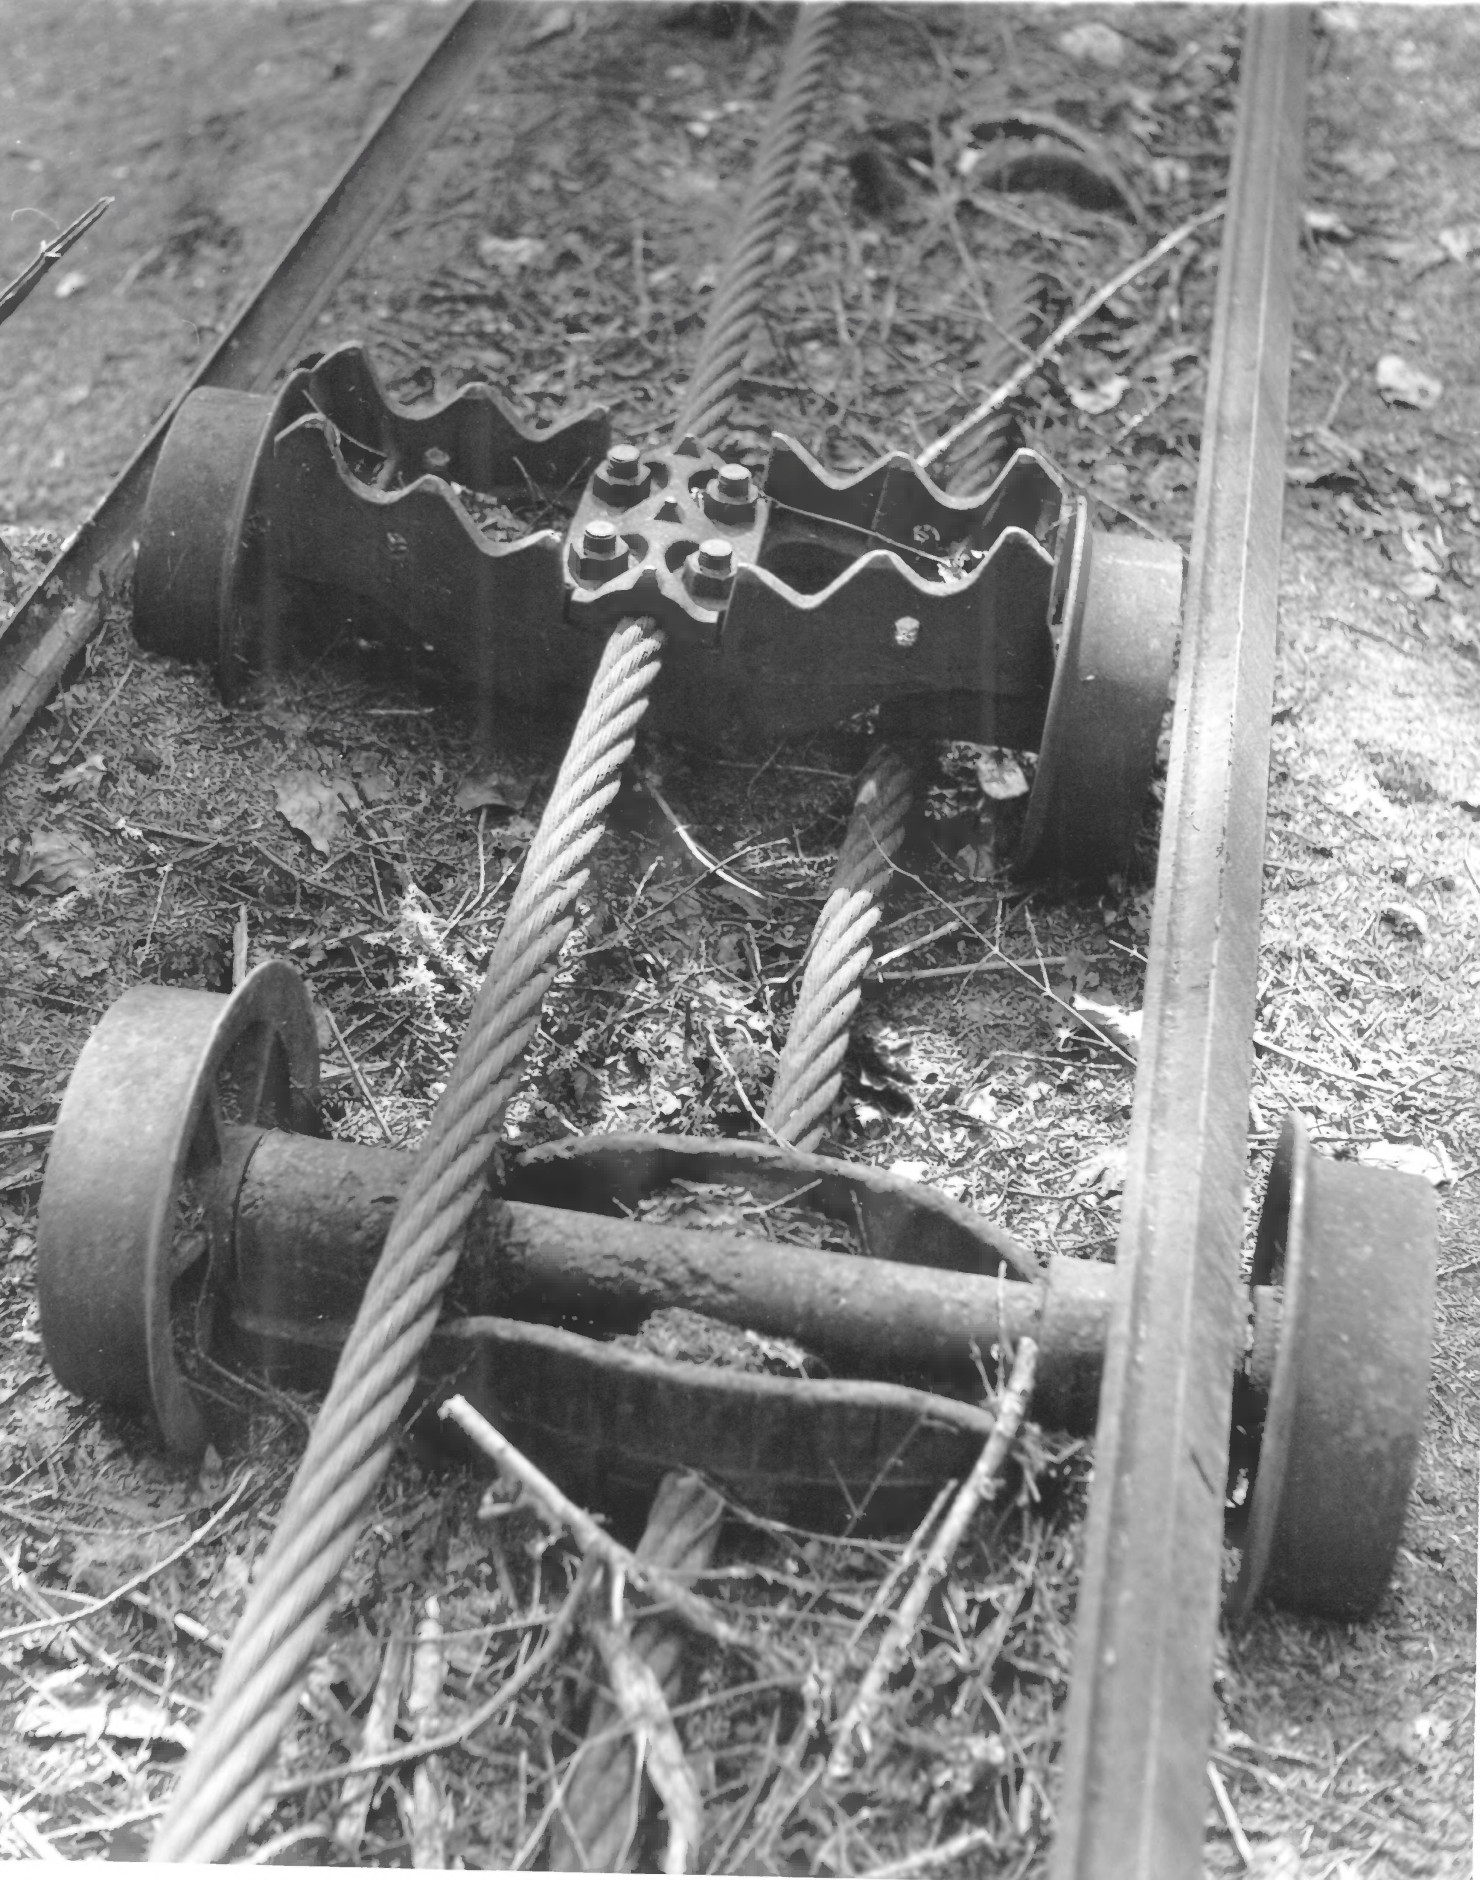

MAR 6 1979 (2)

MAY 7 1979

Piscataquis county
Tramway Historic District
Township 8, Range 13, Maine
Frank A. Beard 88788
Me. Historic Preservation Comm.
Trucks and cable

(3)

MAR 6 1979

MAY 7 1979

Piscataquis County