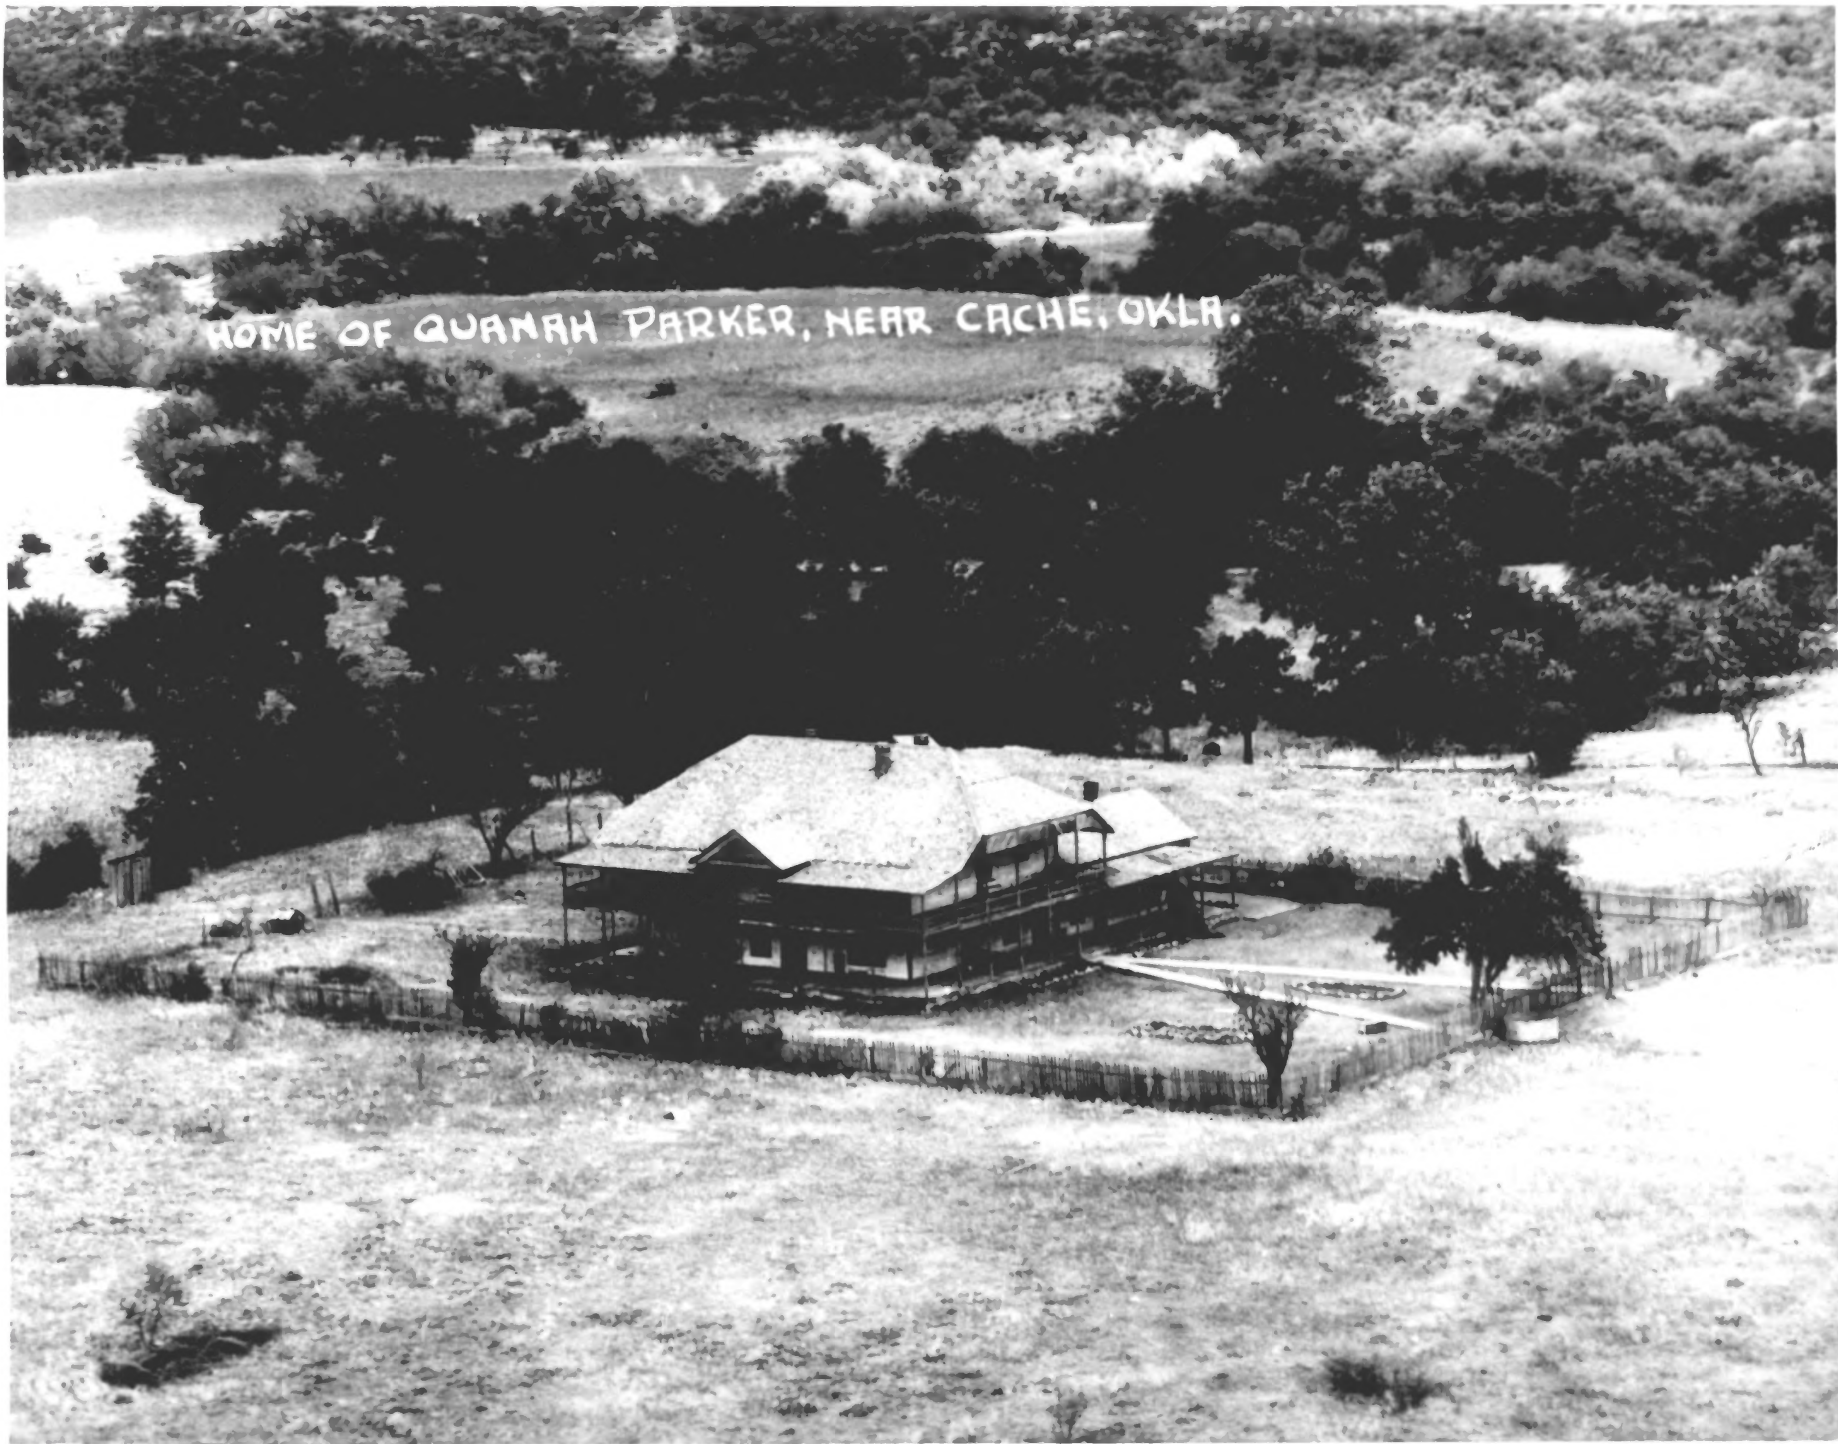

NPS Number 70.10.35.9011.

Title:

Quonah Parkersley House

Oklahoma Comanche Cty, ~~Okla~~ Okla

Loc.

Verin of Name orig
loc. N. of Eagle Park
S. of Quonah Intr.

①

PROPERTY OF THE NATIONAL REGISTER

CREDIT DUE
OKLAHOMA HISTORICAL SOCIETY

Protective siding
89 Sod House from official
Brochure

HOME OF QUANAH PARKER, NEAR CACHE, OKLA.

1925 or 1926

The Quanah Parker Homestead
in its original location

NPS Number Q 70.10.35.0011

Title Quanah Parker's Star House
Comanche Cty., Okla

Loc. Star House on orig
location, 2 mi N. of
Eagle Pt., S of Quanah Mtn.

(2)

The Quanah Parker Homestead as it now
appears in Eagle Park near Cache Okla.

April 1970

NPS Number

70.10.35.0011

Title:

Quanah Parkristas House

Loc.

Comanche City, Oklahoma (3)
View from the North
East