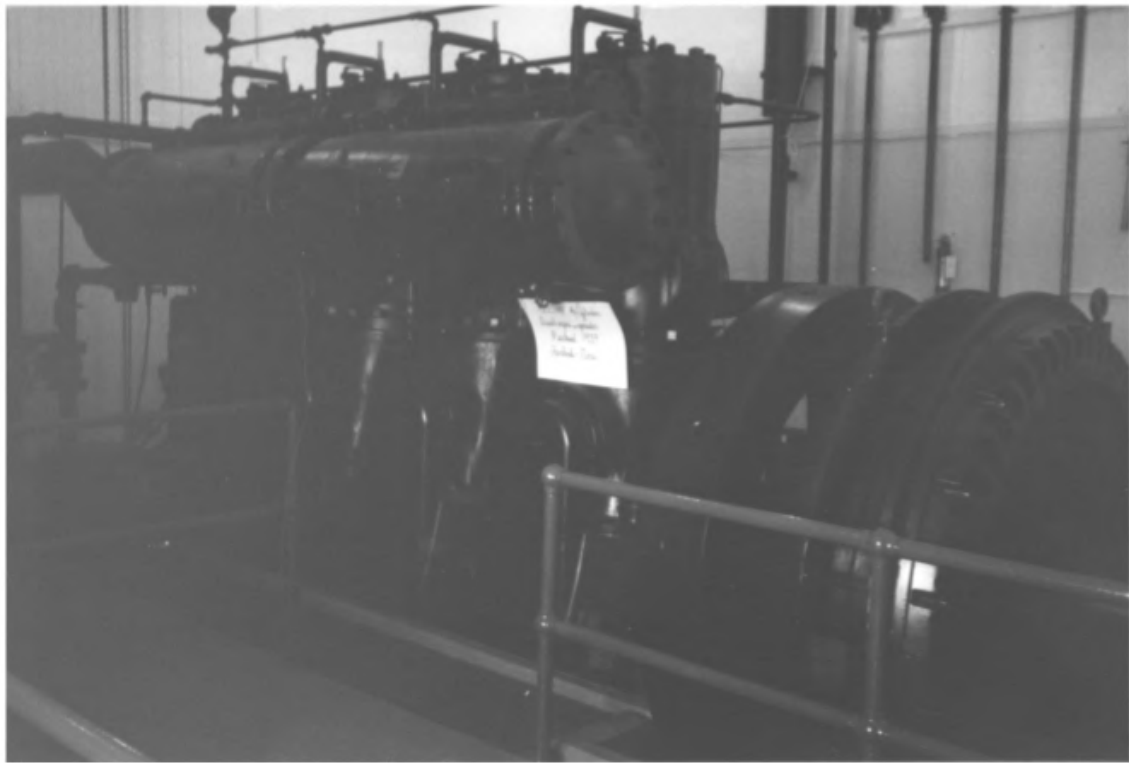

⑩ Engine - 300 Horsepower Diesel Generator
- 1942 Purchase

2

125 HP 5 Cylinder
Diesel engine and generator
Purchased 1936
Worthington Pump and Machinery Corp
Applied starting motor to motor from City REC. line

WORTHINGTON

Renwick Light Plant

Humboldt County, Iowa.

Photographer: Myrtle Payne

Date Taken: 4/21/94

Negative Held By: Stan McCurry, Renwick, Iowa.

① Engine - 125 Horsepower diesel generator
- 1936 purchase