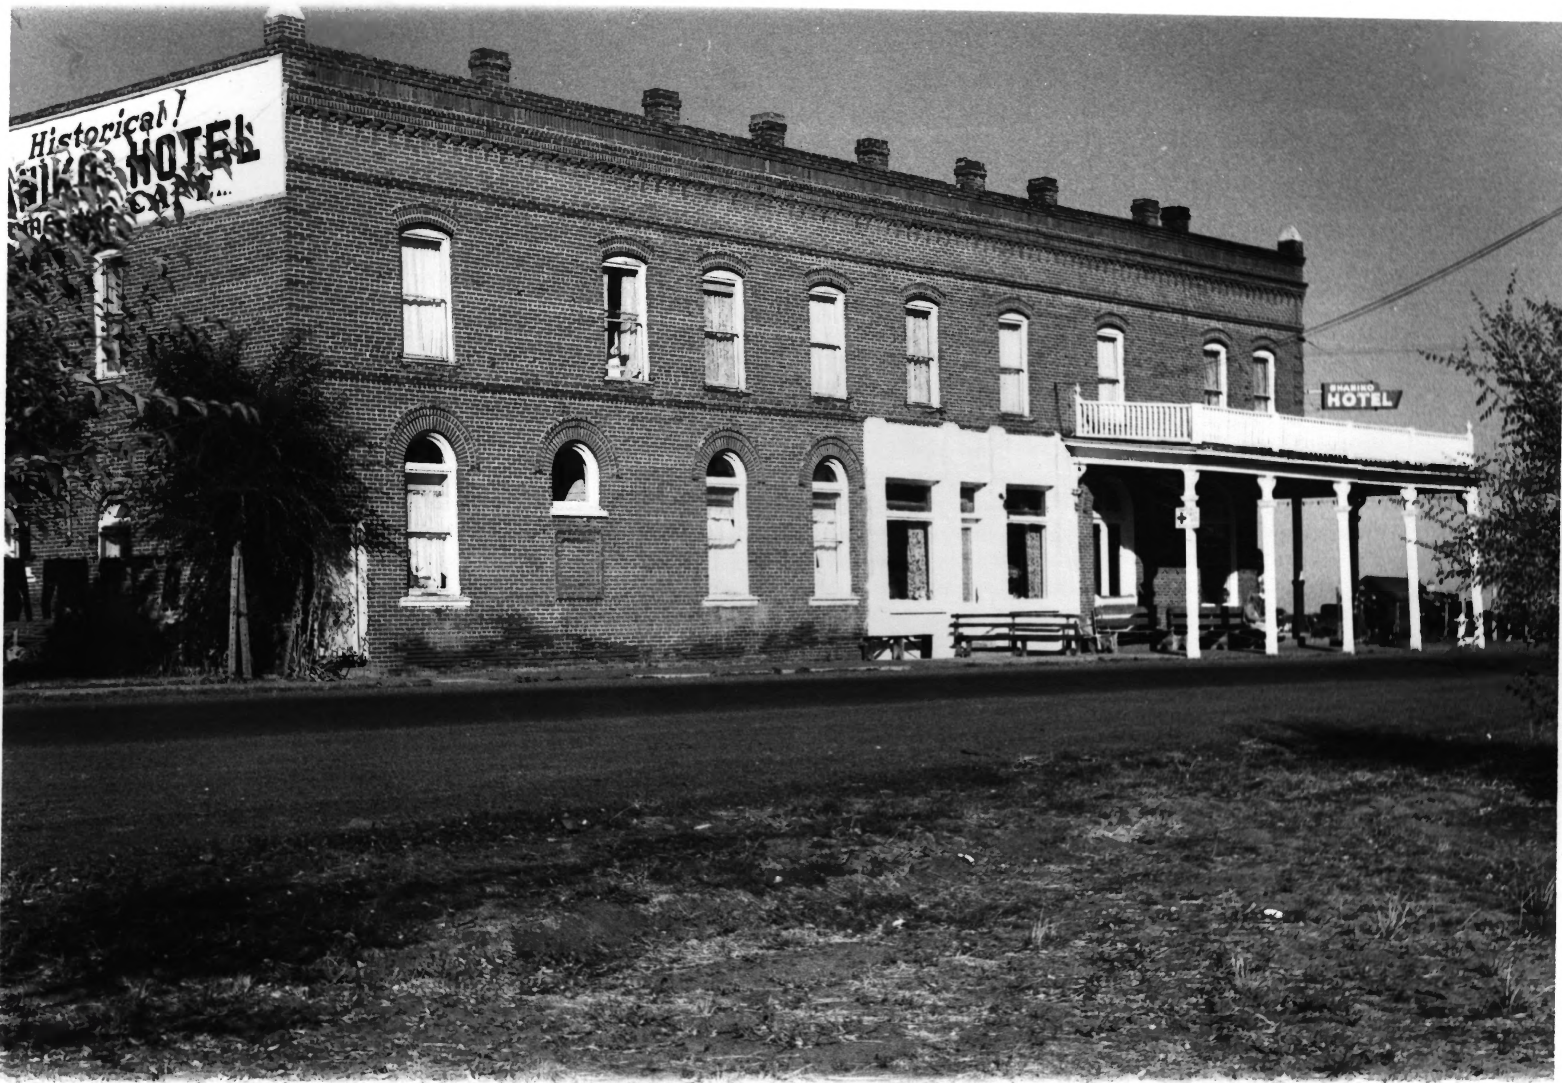

Shaniko Hotel, Shaniko, Oregon
Picture by Gladys Seufert

Columbia Southern Hotel
Shaniko
Wasco County, Oregon

Gladys Seufert Photo, 1978
Wasco County-City of The Dalles
Museum Commission, P.O. Box 806
The Dalles, OR 97058

1 of 4 South and east elevations

^{DOE}
OCT 31 1979

AUG 20 1979

Historical /
SHARING HOTEL
CAREY, ILL.

SHARING HOTEL

Shaniko Hotel, Shaniko, Oregon
Picture by Gladys Seufert

Columbia Southern Hotel
Shaniko
Wasco County, Oregon