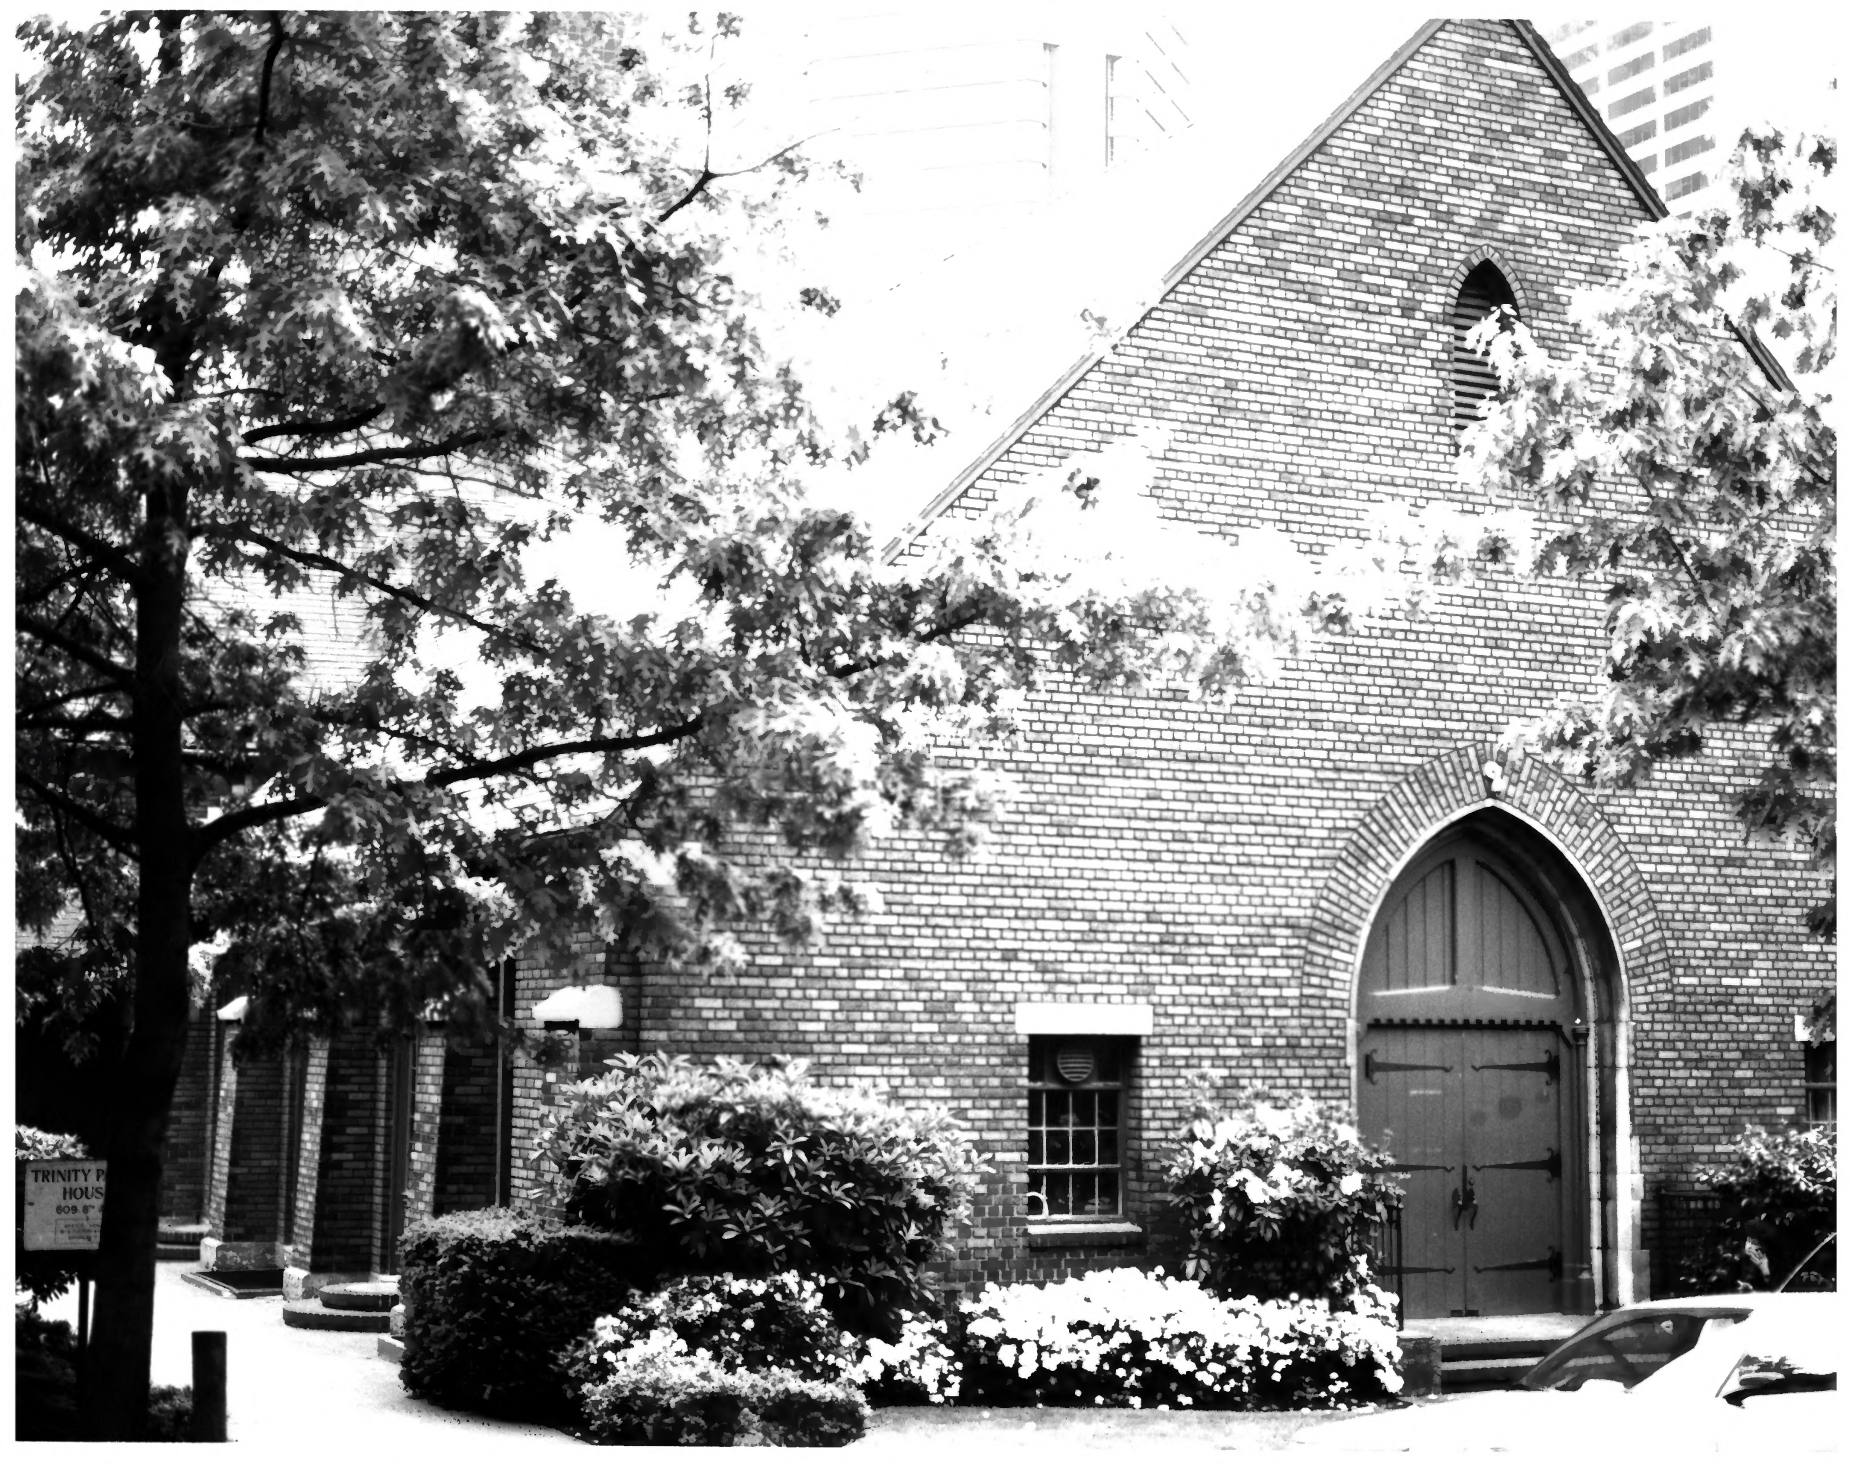

Trinity Parish Church
Seattle, King Co., WA
Photo by L. Garfield

April, 1991

Neg. at OATHP

View of south side, east facade, looking NW

Photo 1 of 5

Trinity Parish Church
Seattle, King County, WA
Photo by L. Gorfield, April, 1991
Neg. at OATHP
View of altar, looking west
Photo 2 of 5

Trinity Parish Church

Seattle, King Co, WA

Photo by L. Garfield, April, 1991

Neg. at OAHN

View of baptismal font, looking east

Photo 3 of 5

TRINITY PARISH
HOUSE
608 8th ST.
S.W.
ALBANY, N.Y.

Trinity Parish Church