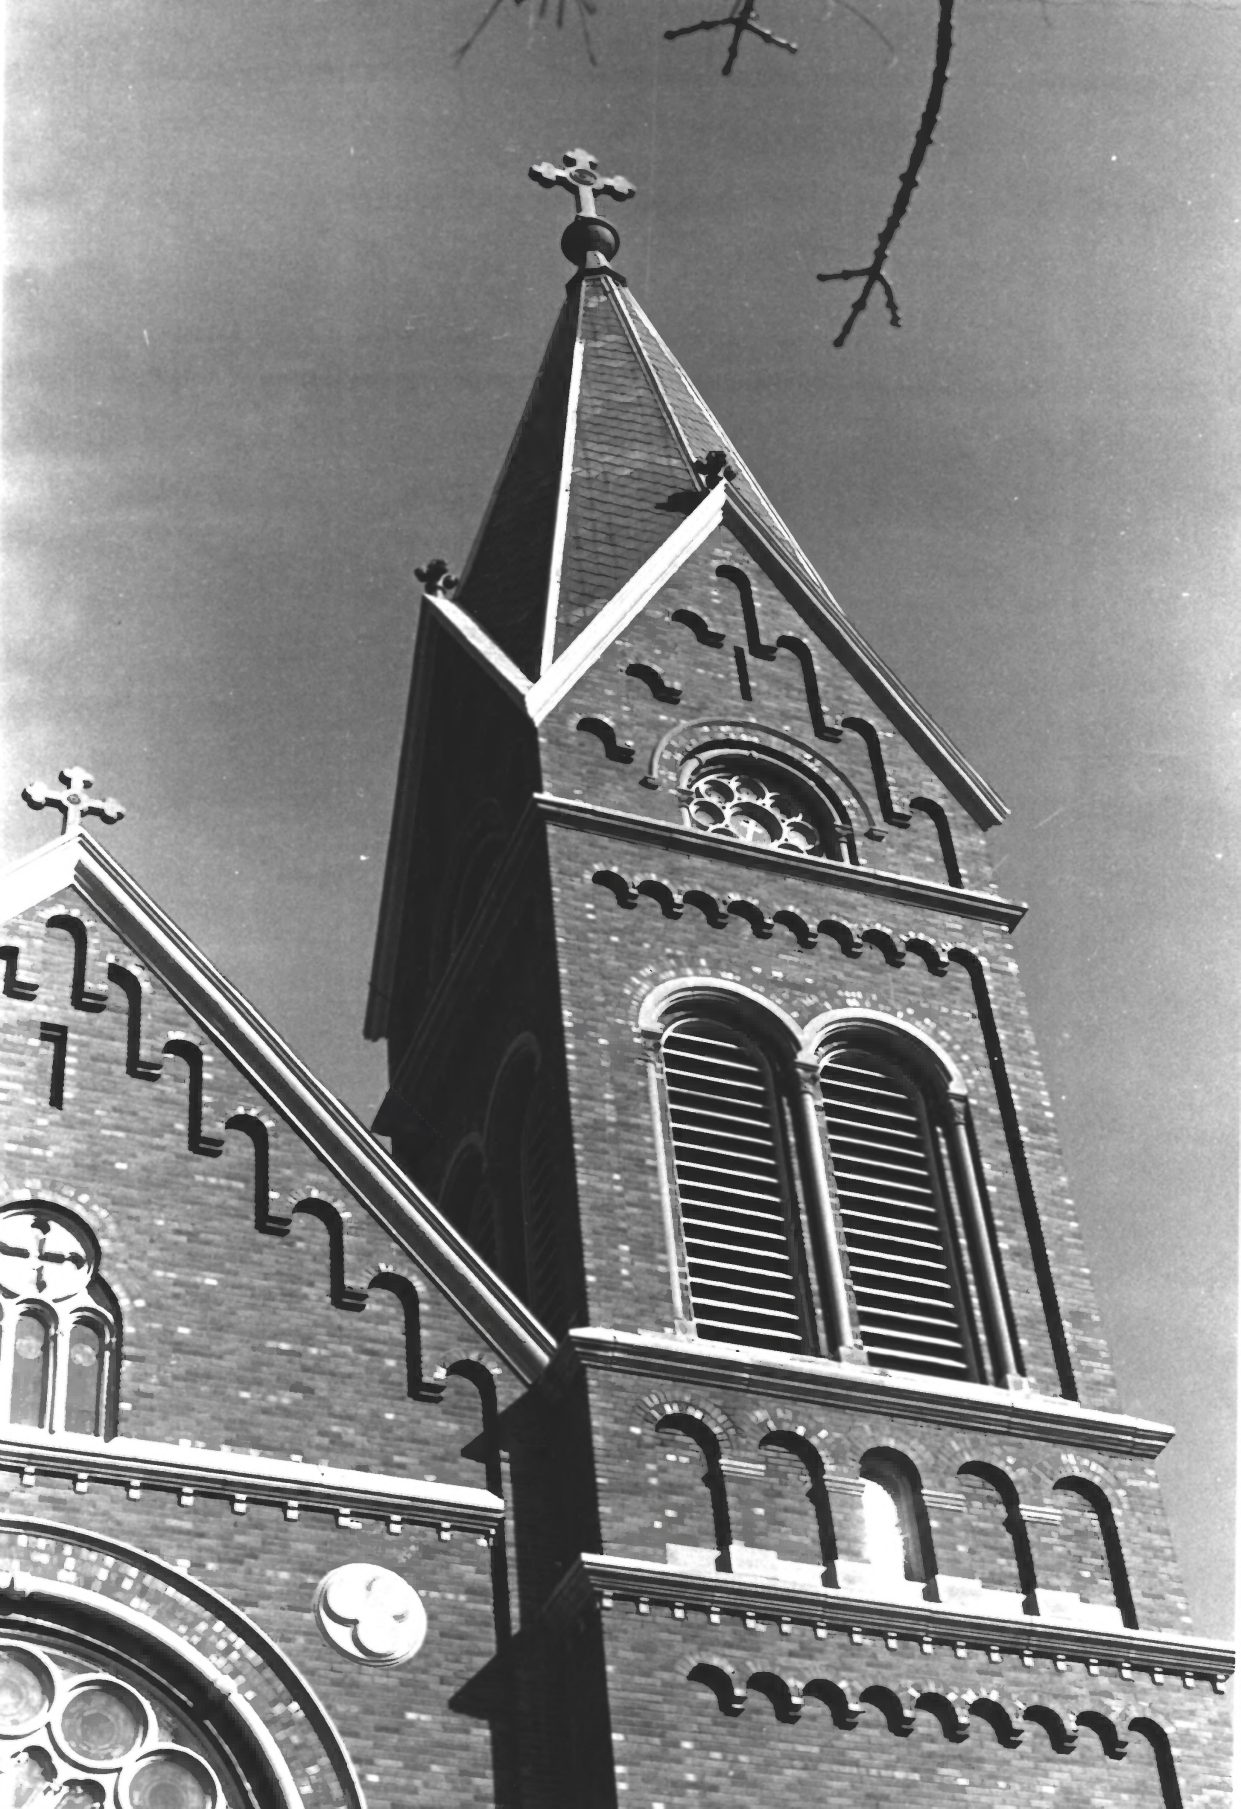

HOVEN, SOUTH DAKOTA *Potter Co*

HISTORICAL PRESERVATION STAFF MAY 7 1980  
1977

HISTORICAL PRESERVATION CENTER

CAMERA FACING WEST

PHOTO #2/4

**MAR 31 1980**

ST. BERNARD'S CATHOLIC CHURCH

HOVEN, SOUTH DAKOTA