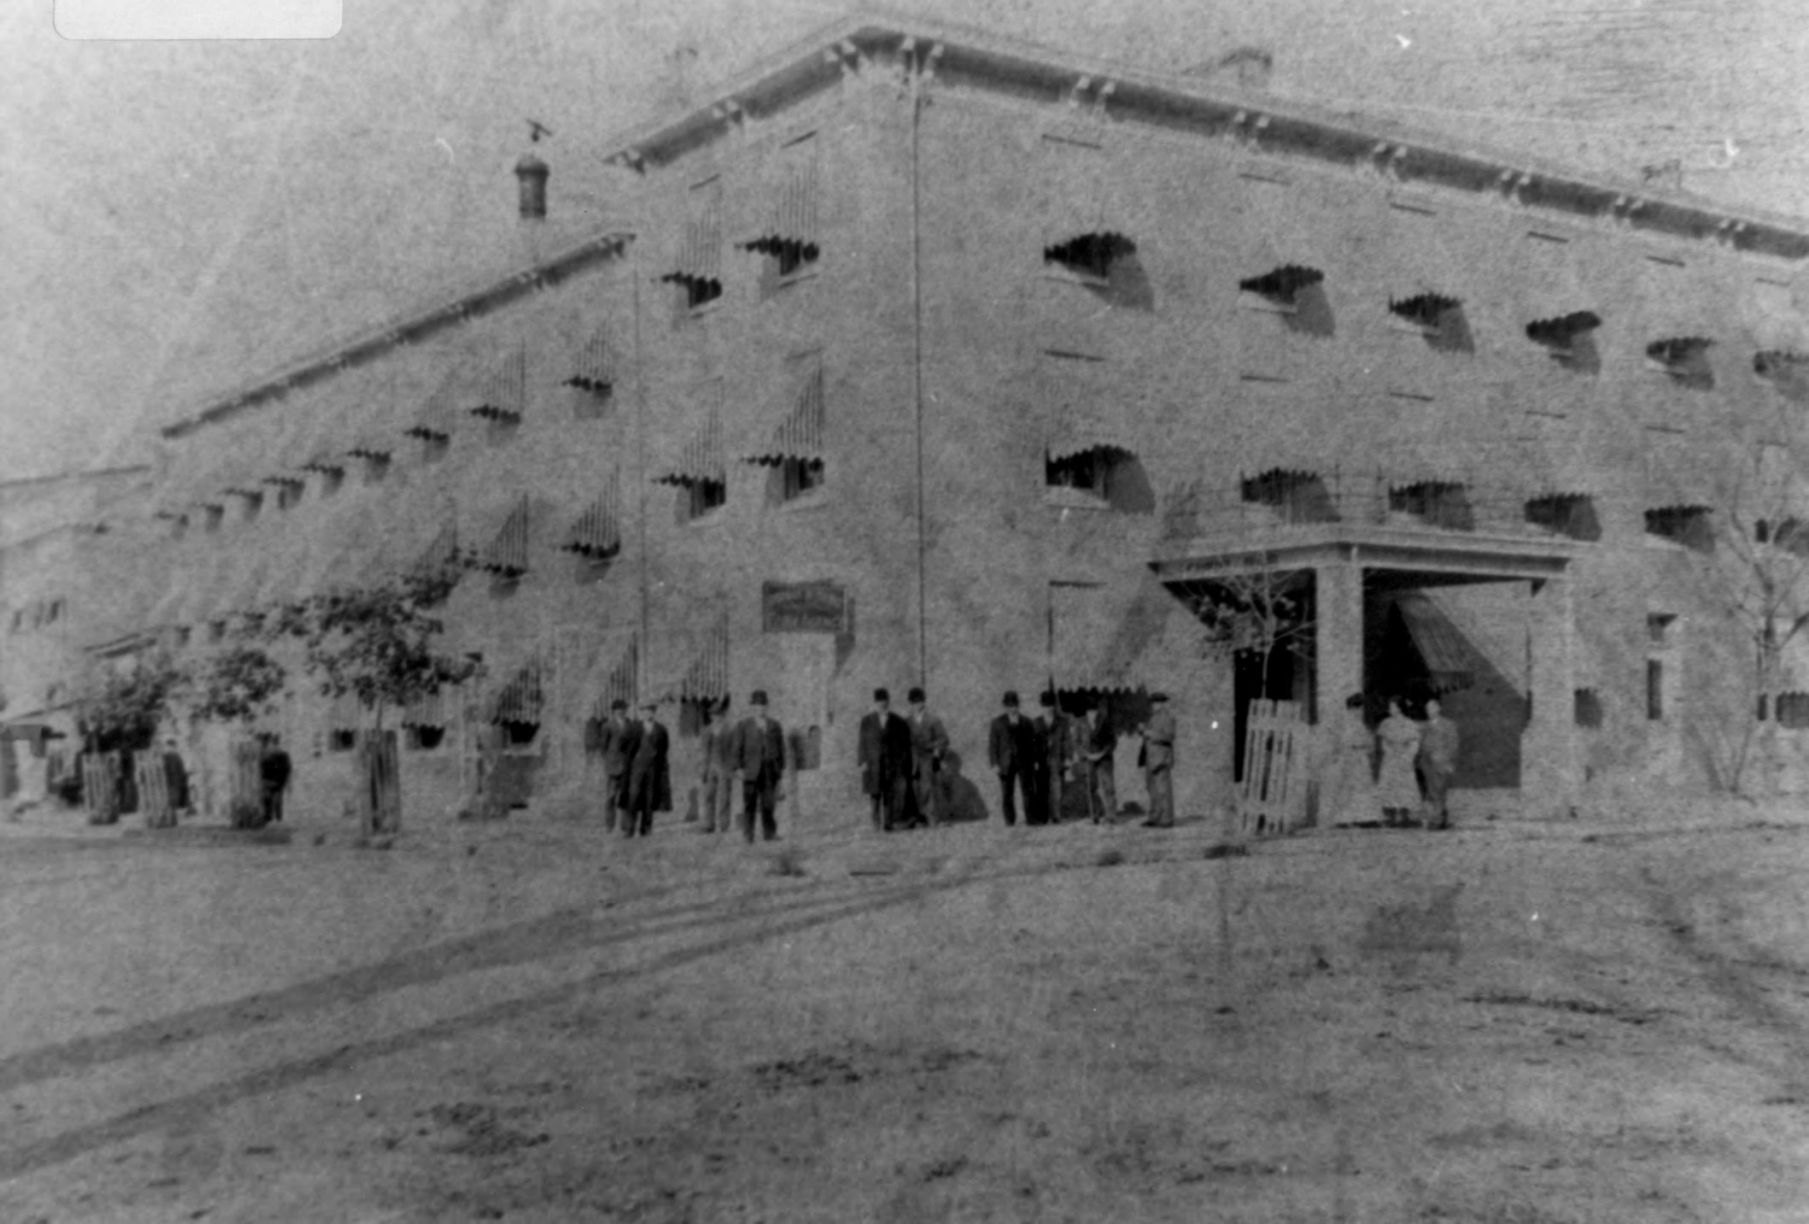

5 Capitol Hotel