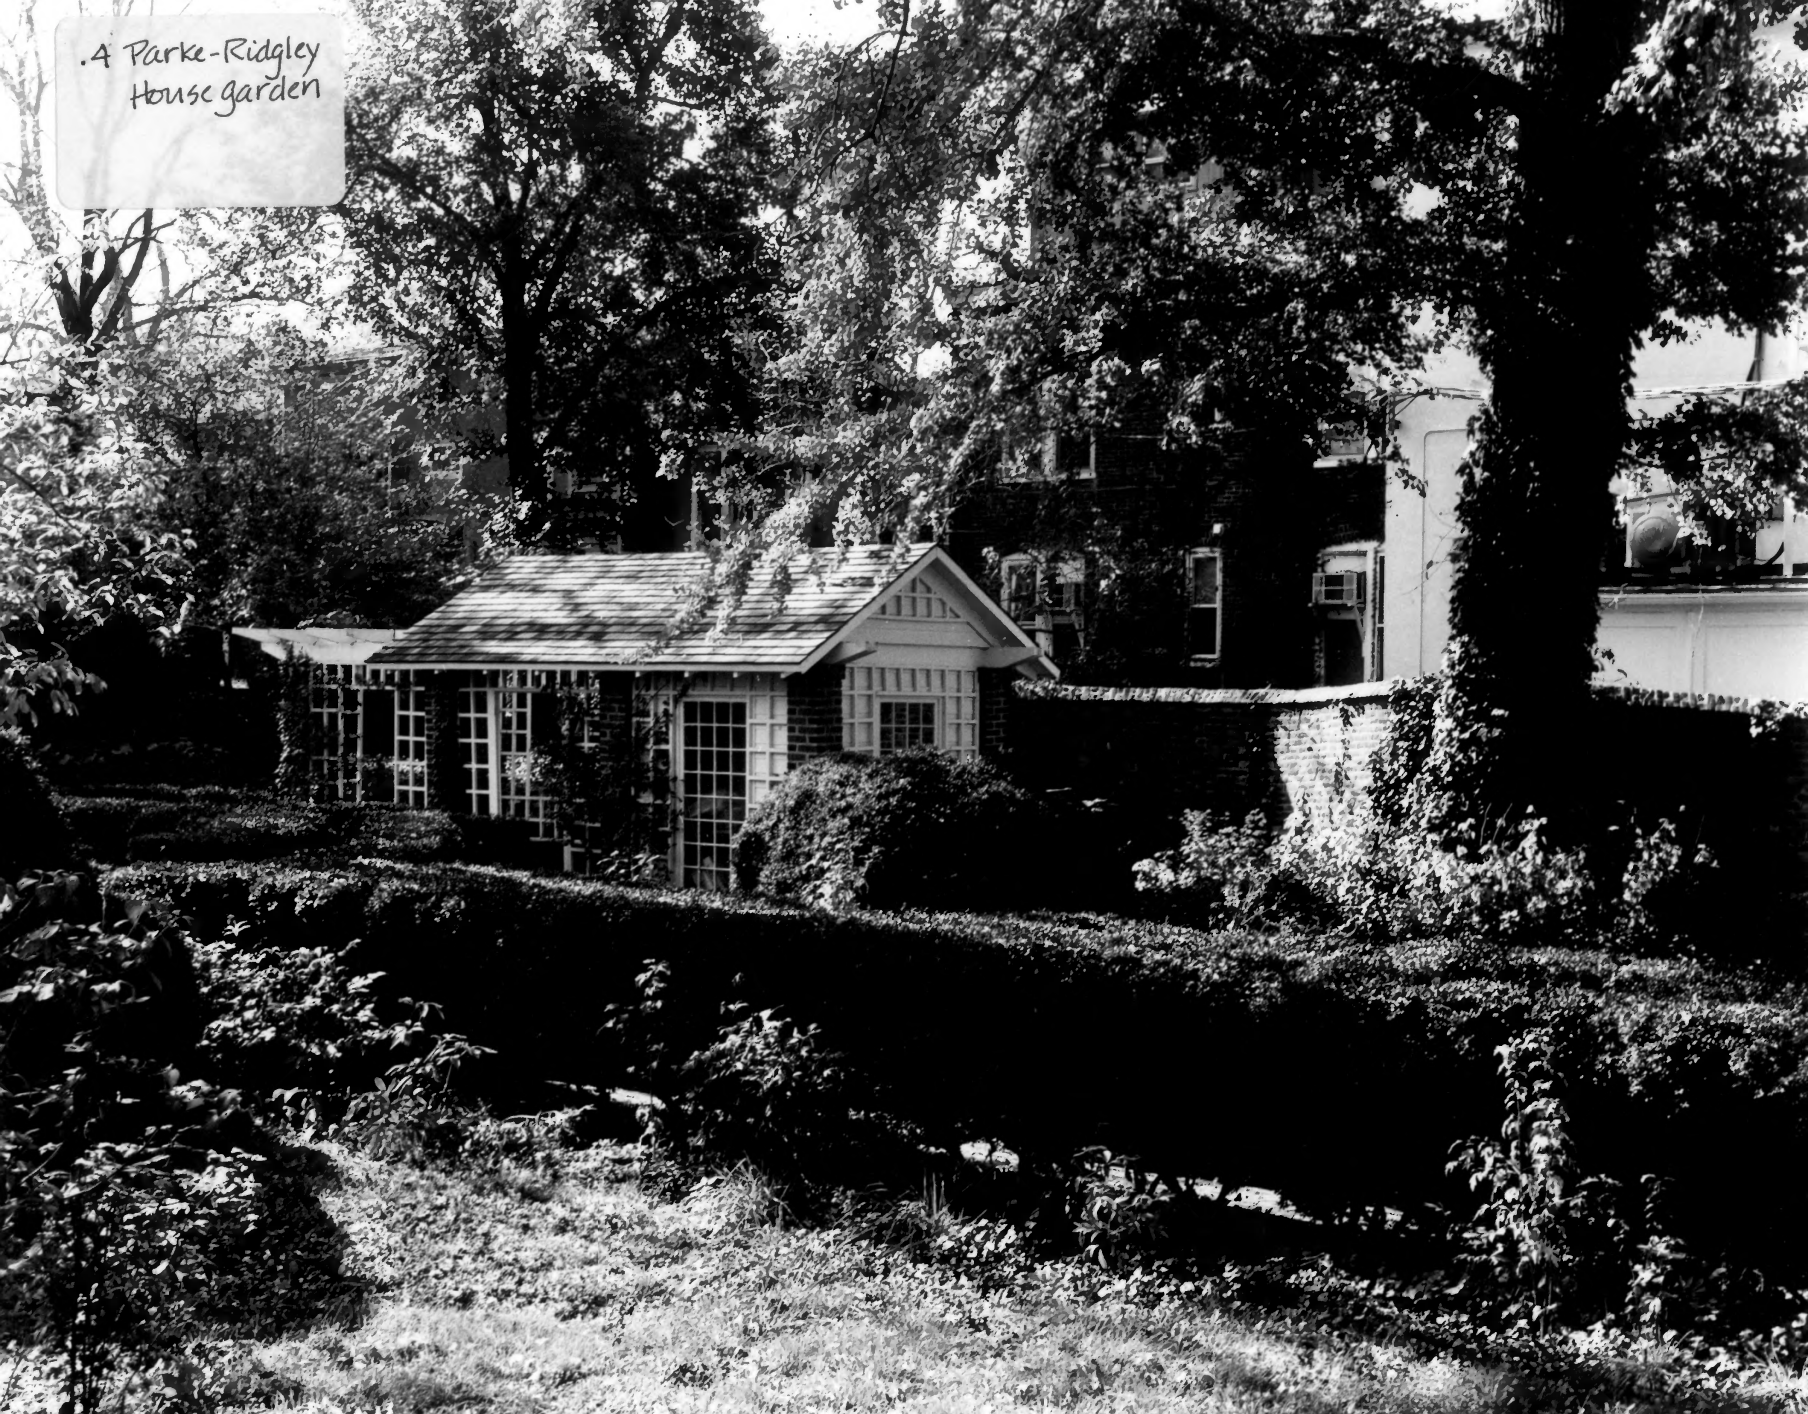

4 Parke-Ridgley
House garden