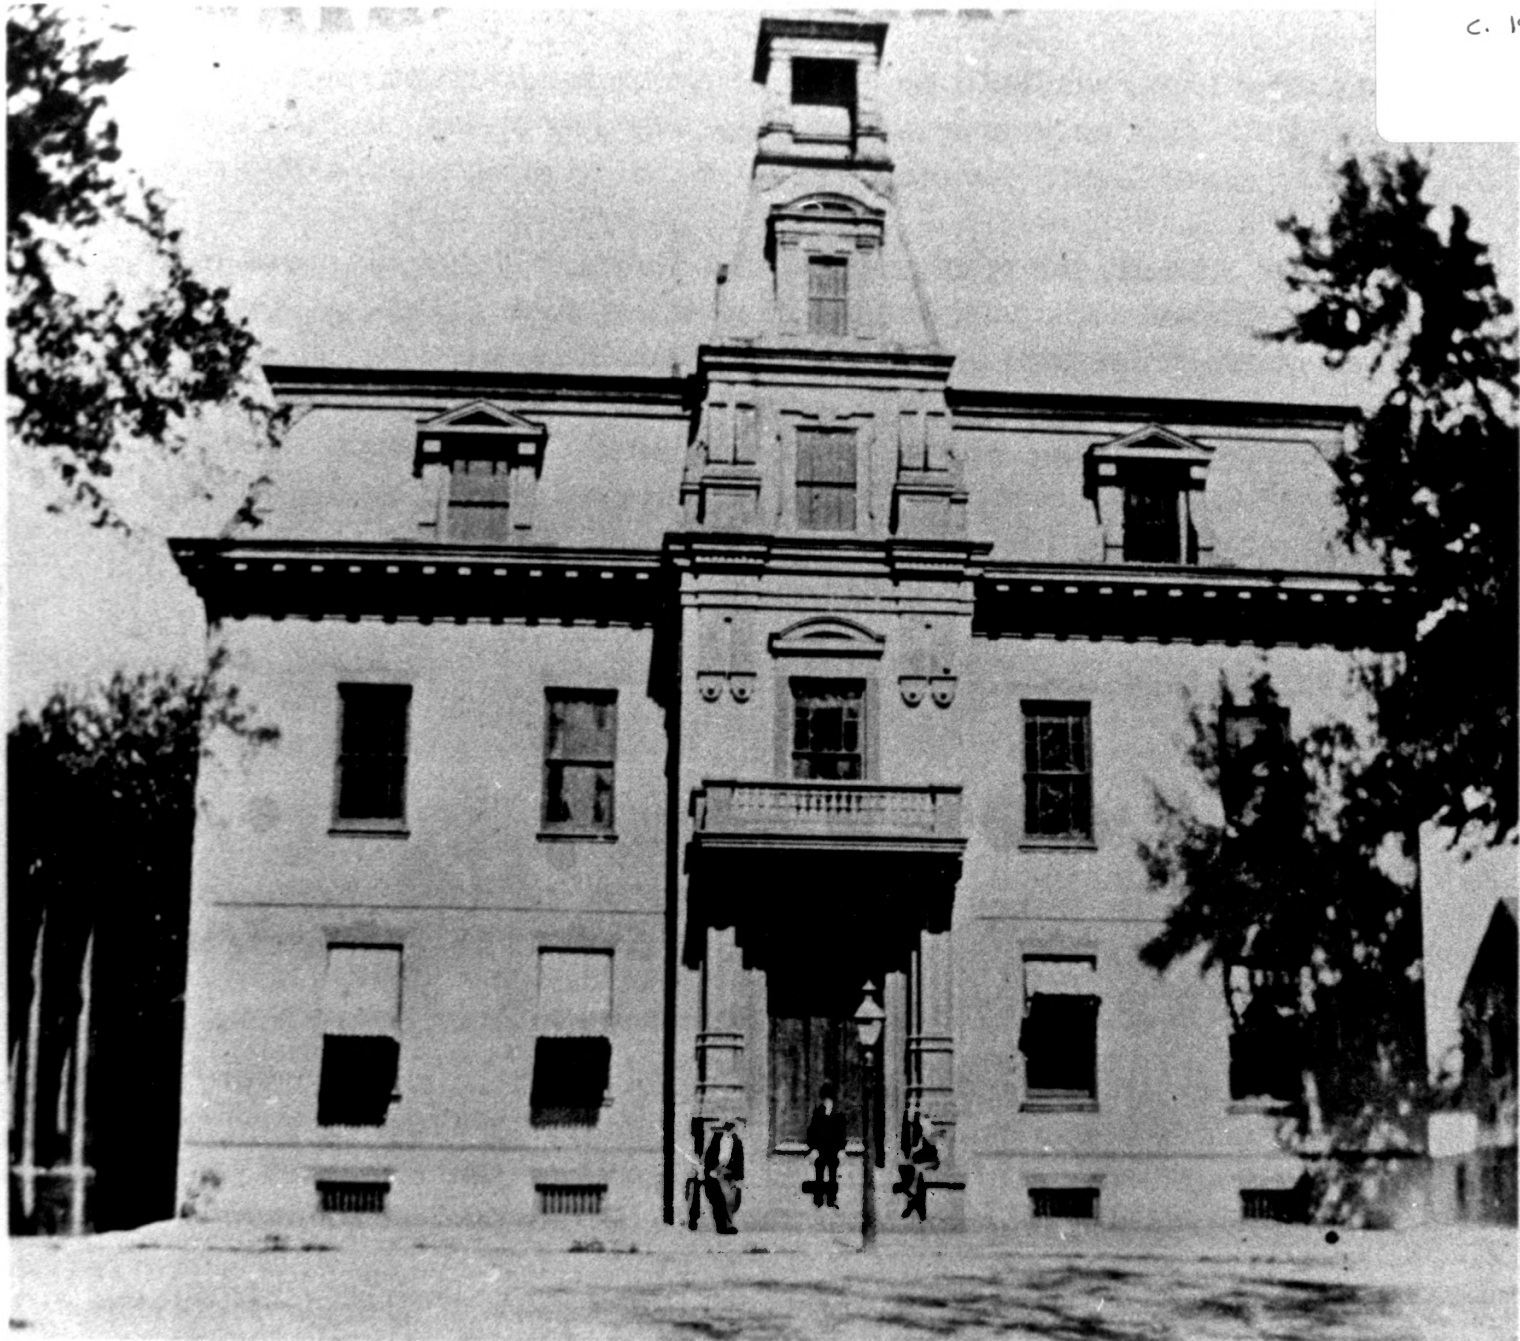

71  
old state  
House

NAME: Dover Green Historic District

Location: .71 - Old State House

Photographer: unknown

Date of Photograph: 1920's

Location of Negative: copy

Description: State House with attached Supreme Court Bldg

Photograph Number: 1 of 18

1684

Old State House & Old County Building on original site

The State House, circa 1900

.71 State House  
c. 1900

NAME: Dover Green Historic District

Location: 71 Old State House

Photographer: unknown

Date of Photograph: c1900

Location of Negative: copy

Description:

view from west, victorianized state house

Photograph Number: 20 of 18

.71 State House

NAME: Dover Green Historic District

Location: .71 Old State House

Photographer: S.G. Del Sordo

Date of Photograph: 1984

Location of Negative: Bureau of Archaeology & Historic Preservation

Description:  
view from west

Photograph Number: 30f18

.67  
Kent County  
Court House